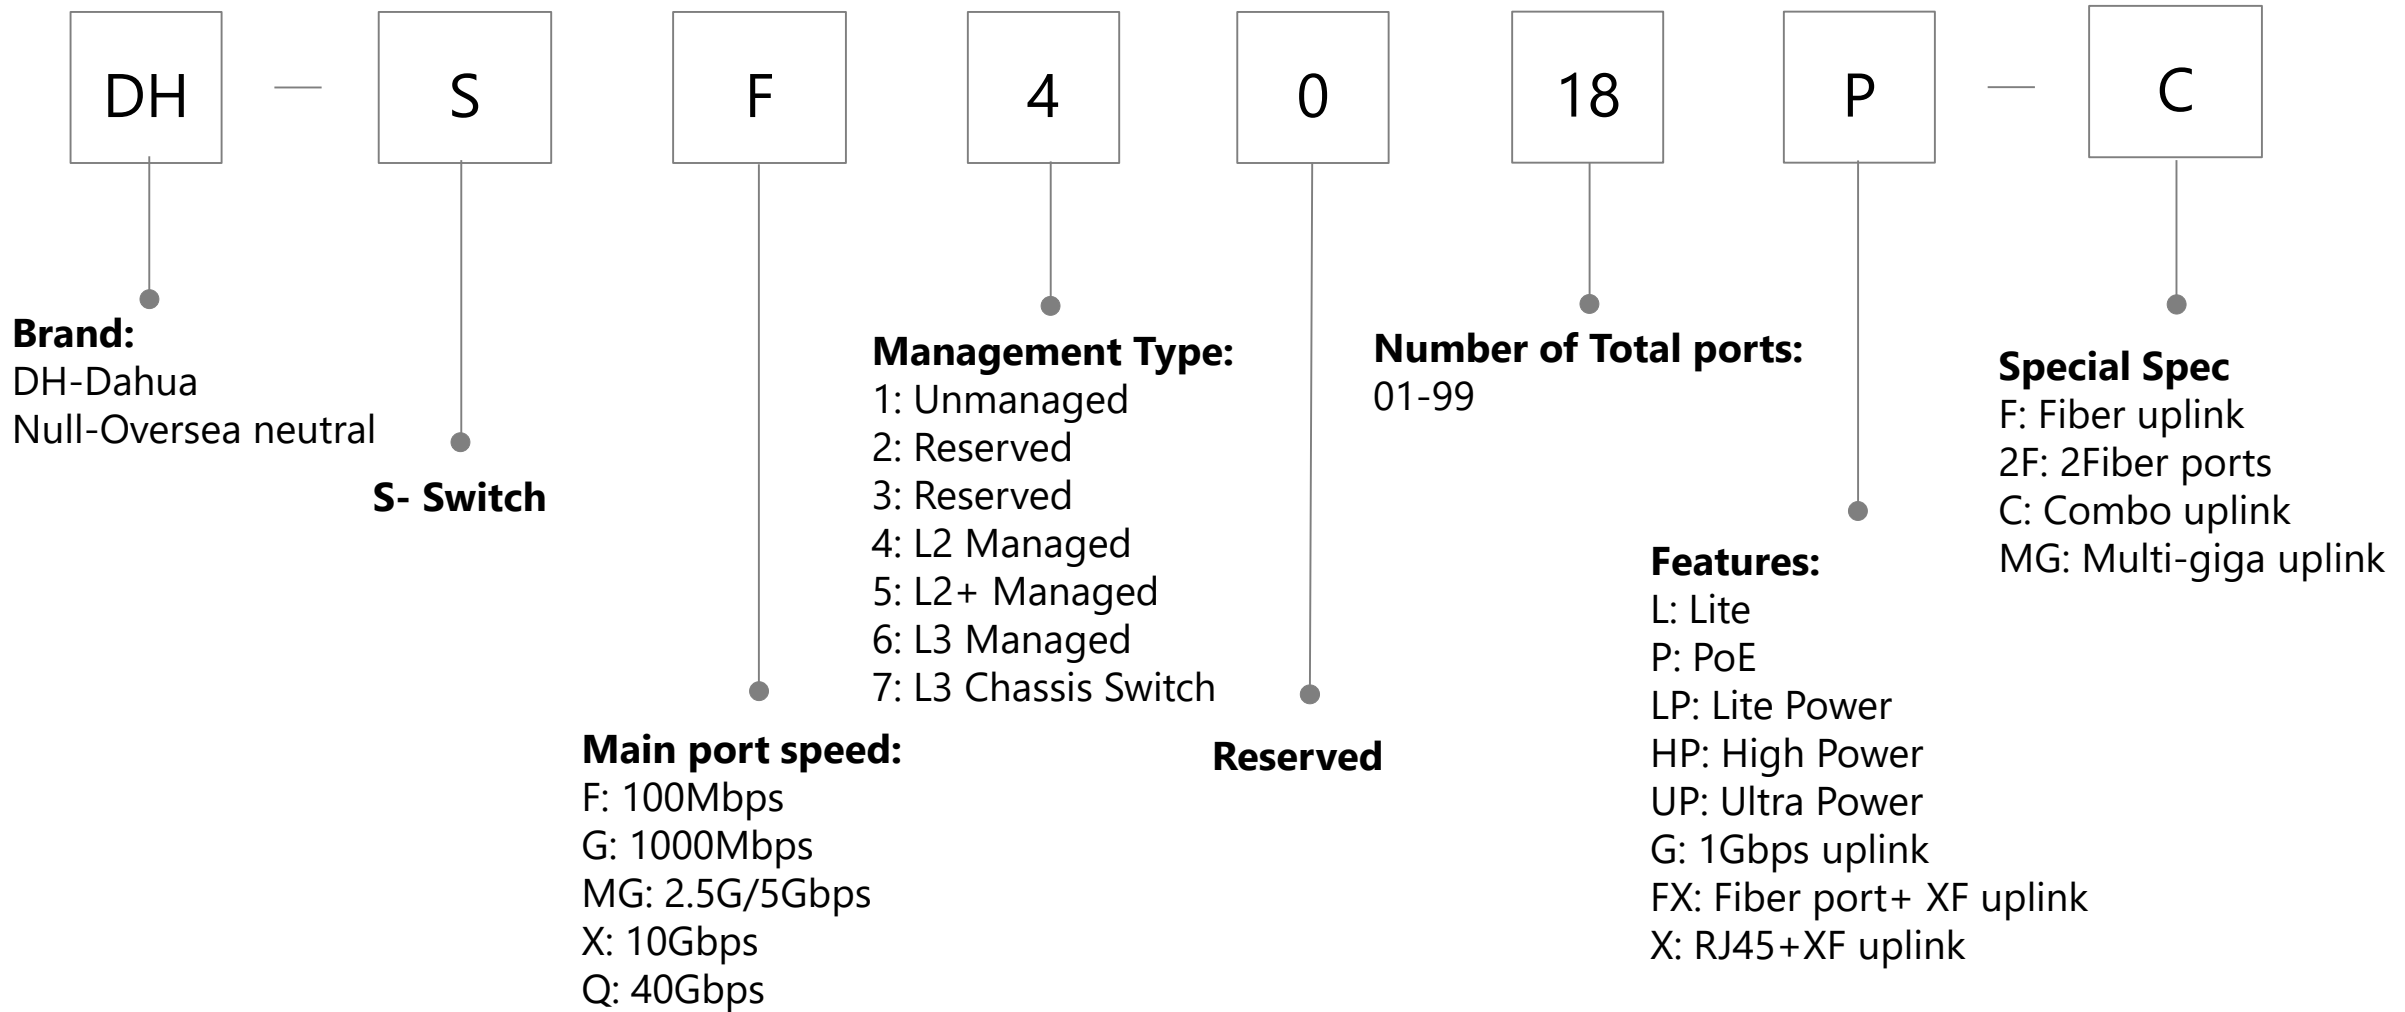

3: Layer 2 unmanaged
4: Layer 2 managed
5: Layer 2+ managed
6: Layer 3 managed
7: Core Switch
8: Core Switch

Uplink Fiber Port Number:

0: 0 fiber port
1: 1 fiber port
4: 4 fiber ports
8: 8 fiber ports
9: 16 fiber ports

Total Port Number :

01-99
Combo port is
calculated as one port

Number of access ports:

01-99

Access Port Property

ET=RJ45/100M
GT=RJ45/1000M
GF=Fiber/1000M
MGT=RJ45/2.5G, 5G
XF=Fiber/10G
QF=Fiber/40G
CF=Fiber/100G

For PoE Switch:

0-999 : For PoE
Output power

Switch(new, IT)

Wireless Router

Wireless Bridge

—Only for V-Radio series wireless bridge

Wireless Bridge(new)

AP