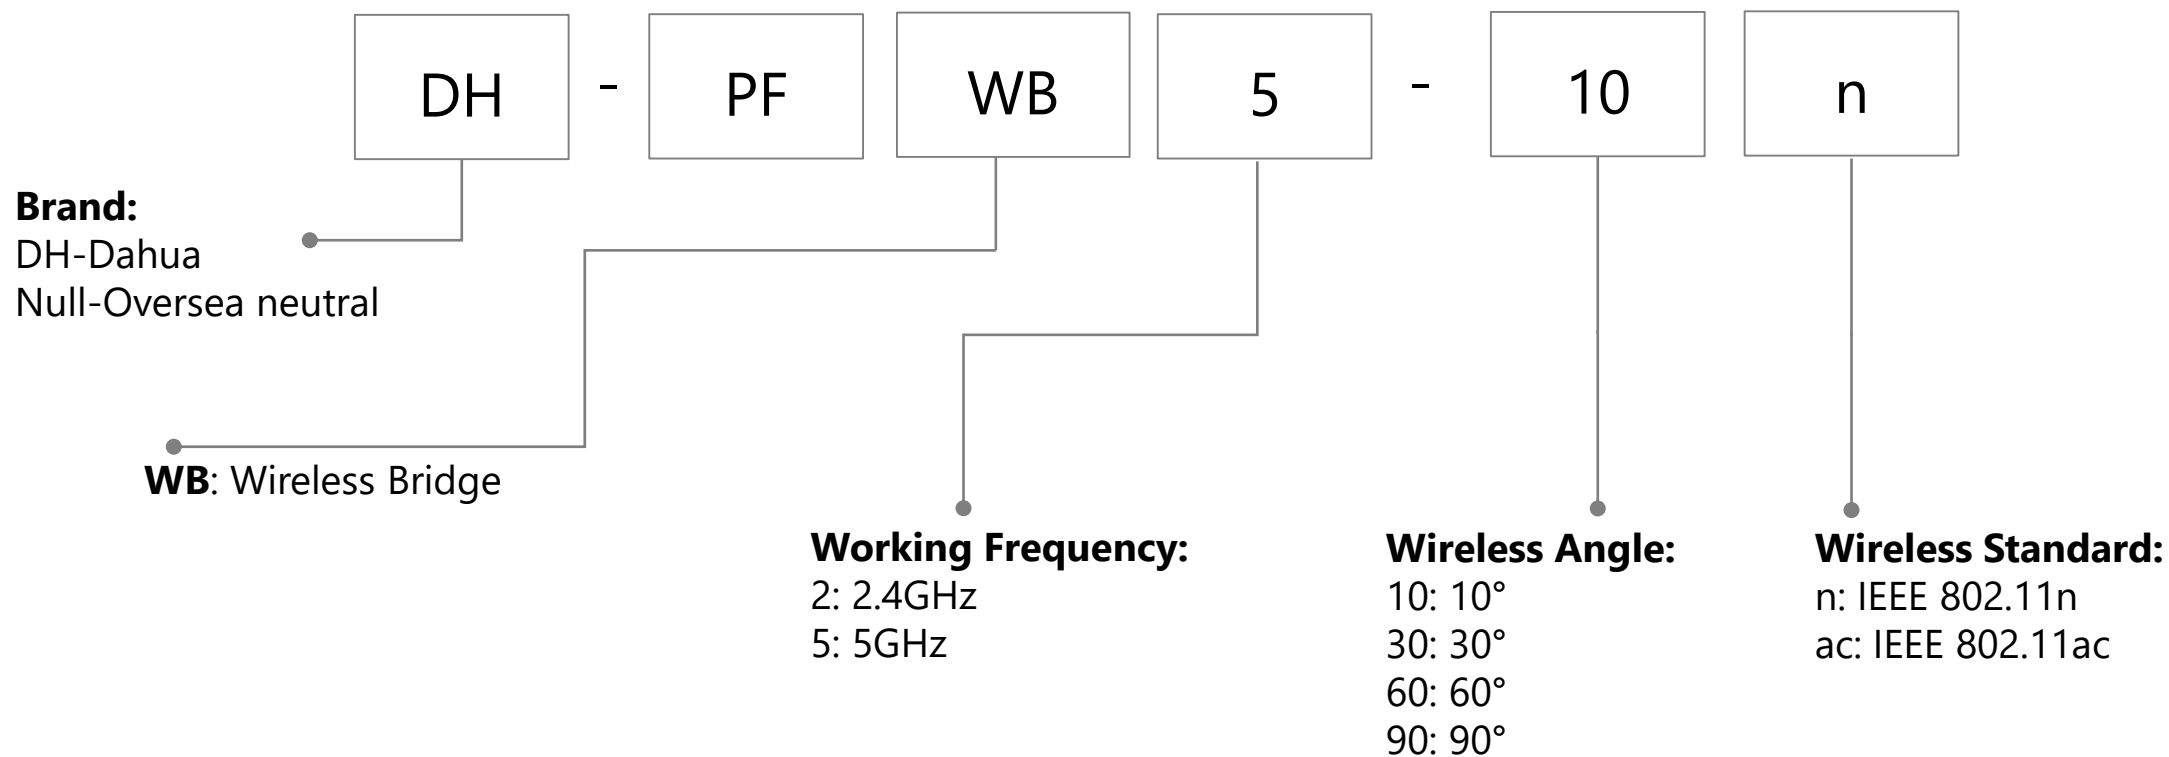

3: Layer 2 unmanaged
4: Layer 2 managed
5: Layer 2+ managed
6: Layer 3 managed
7: Core Switch
8: Core Switch

Uplink Fiber Port Number:

0: 0 fiber port
1: 1 fiber port
4: 4 fiber ports
8: 8 fiber ports
9: 16 fiber ports

Total Port Number :

01-99
Combo port is
calculated as one port

Number of access ports:

01-99

Access Port Property

ET=RJ45/100M
GT=RJ45/1000M
GF=Fiber/1000M
MGT=RJ45/2.5G, 5G
XF=Fiber/10G
QF=Fiber/40G
CF=Fiber/100G

For PoE Switch:

0-999 : For PoE
Output power

Switch(new, IT)

Wireless Router

Wireless Bridge

—Only for V-Radio series wireless bridge

Wireless Bridge(new)

AP