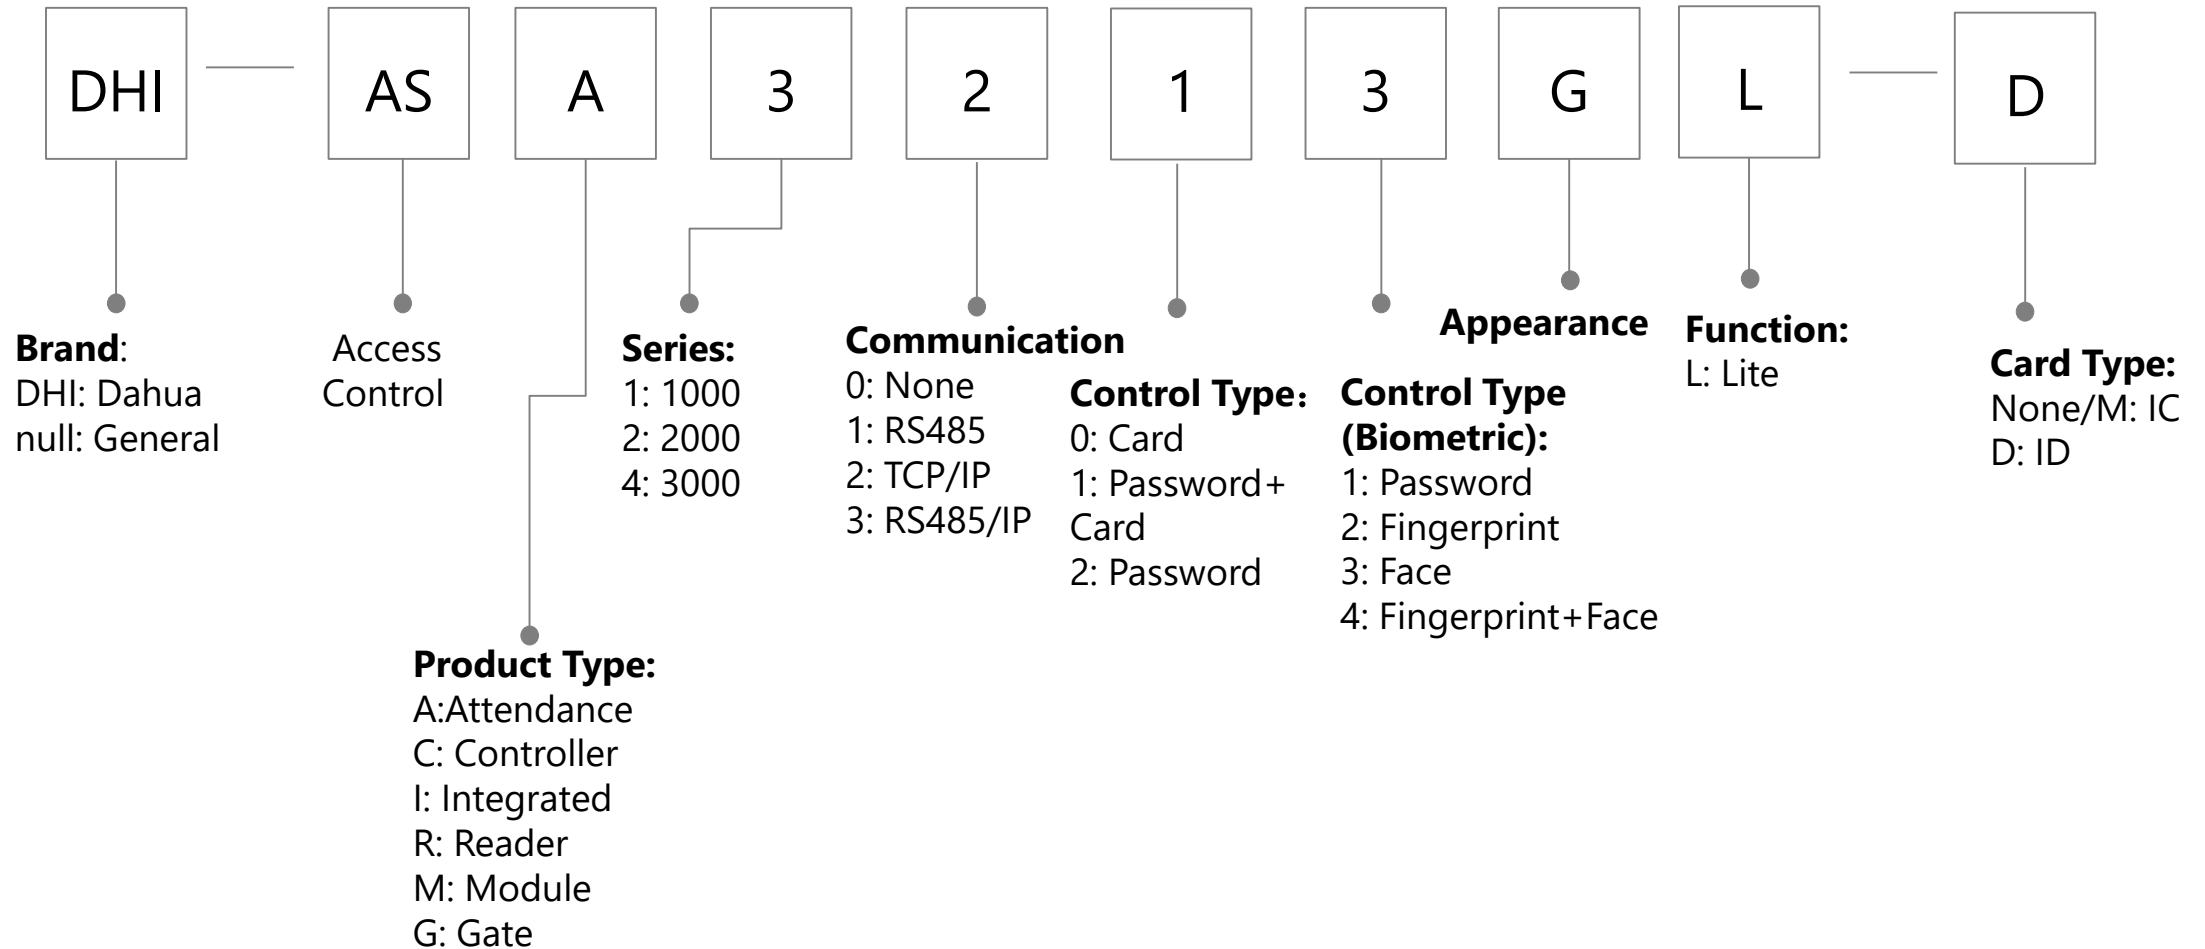

Decoder

Video wall controller

Video wall controller

KVM

Public Lens (new)

Audio

Alarm (Controller)

Alarm (Keypad)

Alarm (Module)

Access Control (Integrated)

Access Control (Controller)

Access Control(Reader)

Access Control(Module)

Access Control (Attendance)

Access Control (Turnstile)

ITS-Traffic Camera

Baggage & Parcel Screening

EAS Labels & Tags

EAS antenna

DSS Baseline

White board

Naming rules for external models of smart blackboard/education IFPD/conference IFPD

	Required	Required	Required	Required	Required	Required	Required	Required	Required	Required	Required	Required
Field number	①	②	③	④	⑤	⑥	⑦	⑧	⑨	⑩	⑪	
Identification	Company Identification	Product Line Identification	Sales Type	Product form	Dimension identification	Market positioning	Camera	Series identification 2	Series identification 3	Touch mode	Series identification	
Example	DH	- L	C	H	86	- S	T	4	4	0	- U	
Description	DH=Dahua Brand DHI=Overseas Dahua Brand N=Domestic neutral Lack=overseas neutral	L=Interactive LCD Display	C: Channel Type P: Project type	H: Horizontal screen V: Vertical screen	55=55 inches 65=65 inches 75=75 inches 85=85 inches 86=86 inches 98=98 inches	S=education IFPD H=Smart blackboard M=conference IFPD	T: Lack of camera C: with camera	4=4K 8=8K		0: Infrared 1: Full capacitive touch screen 2: Frame capacitive touch screen	U: Ultimate P: Professional C: Classic B: Basic	
Example	DH-LCH86-ST400-U											