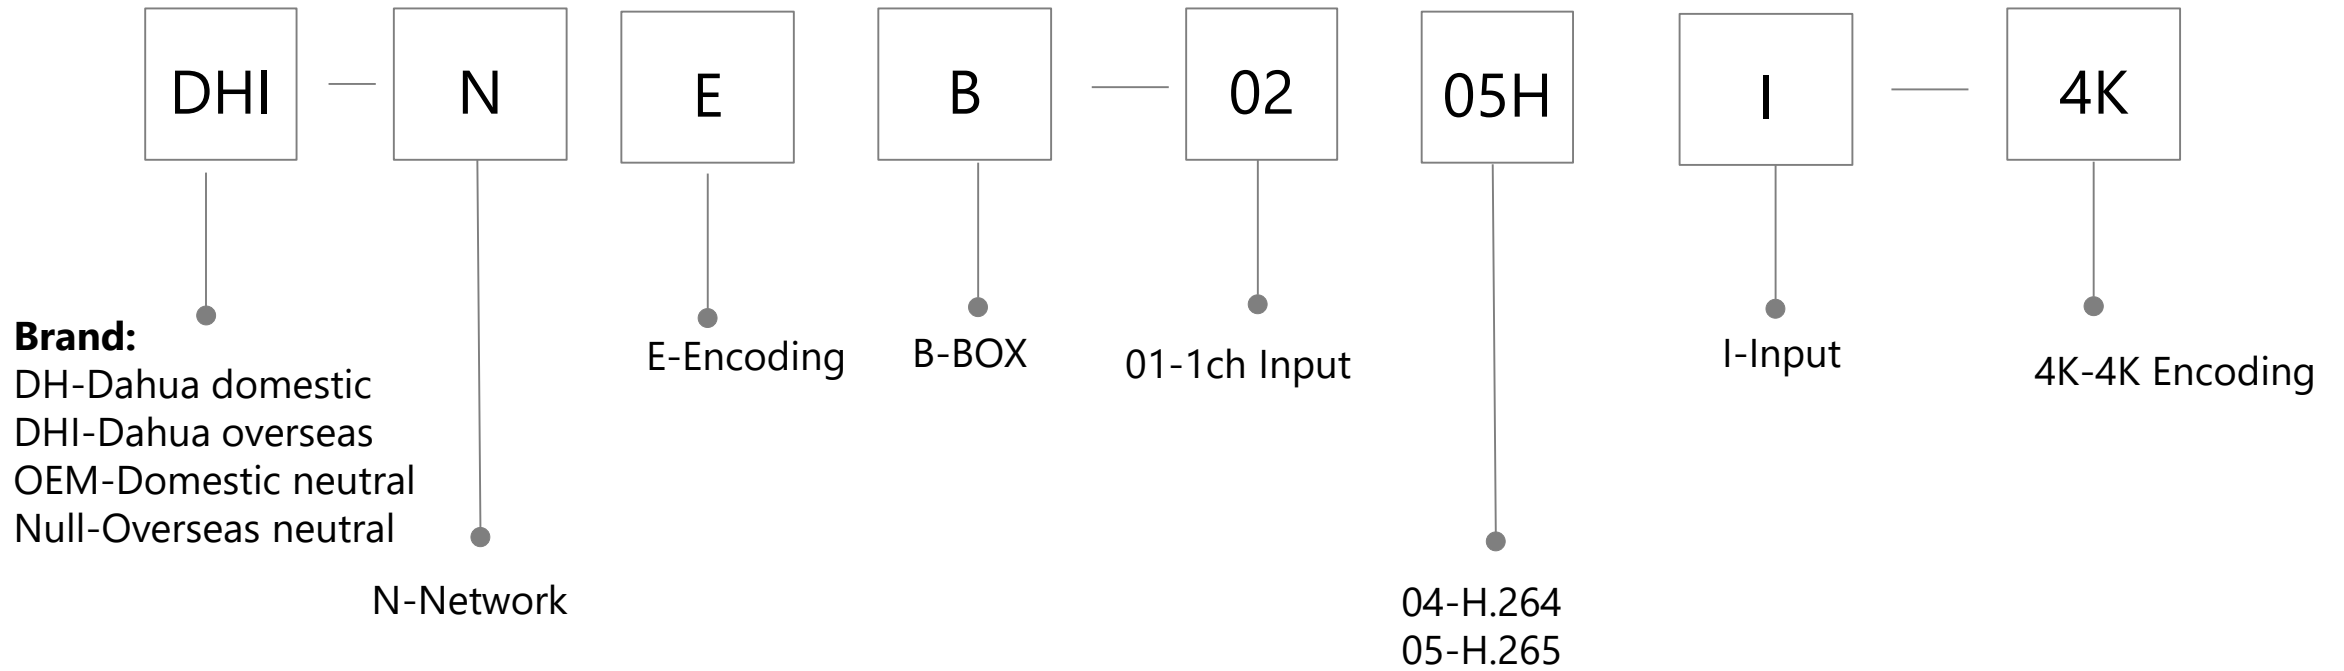

Video wall controller