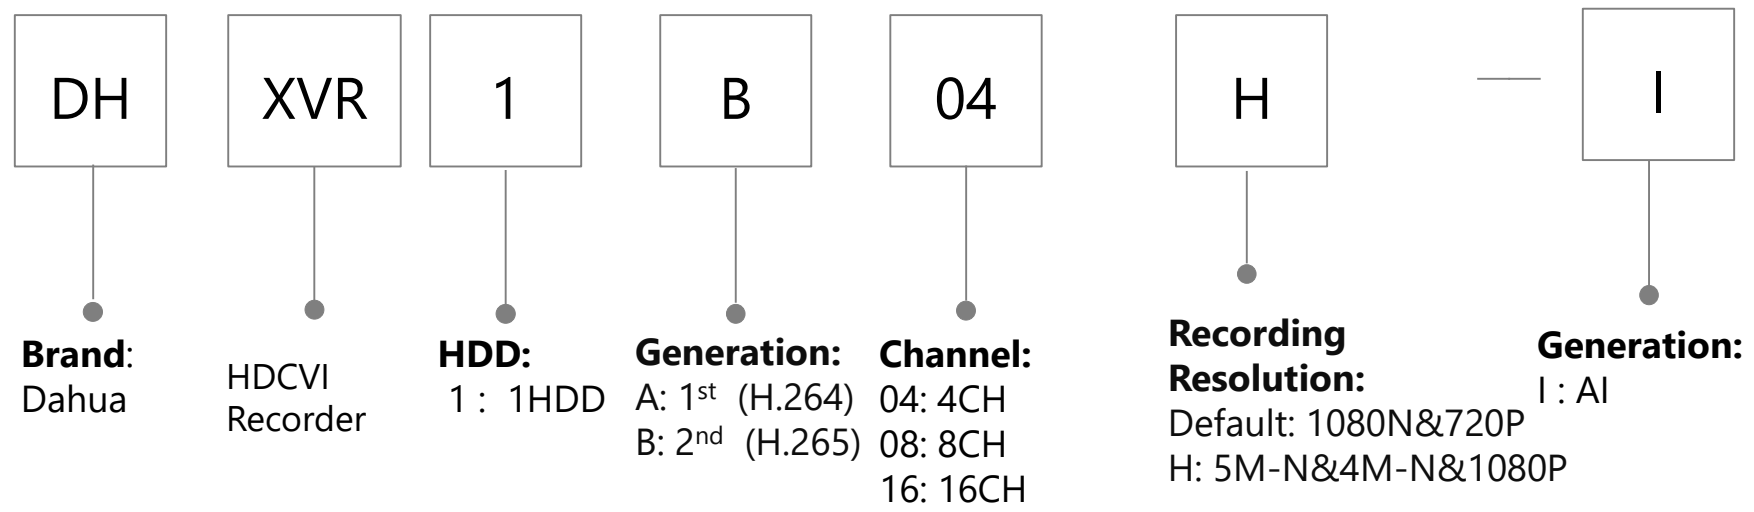

HDCVI Cooper Series (Camera & Recorder)