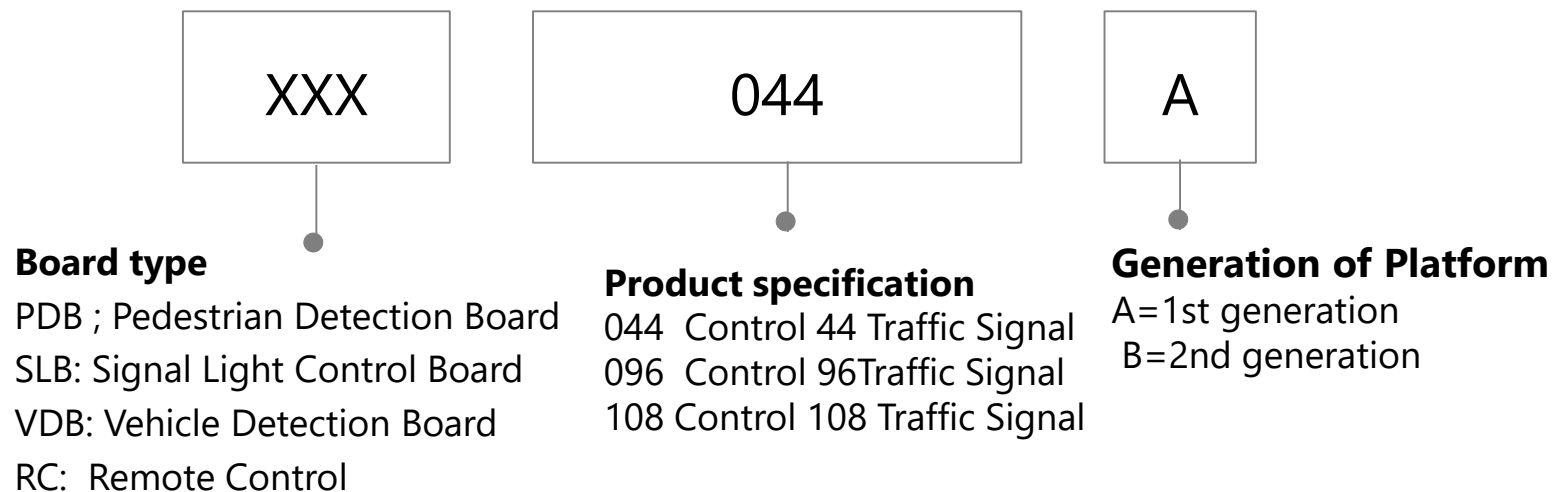

Decoder

Video wall controller

Video wall controller

KVM

Public Lens (new)

Audio

Alarm (Controller)

Alarm (Keypad)

Alarm (Module)

Access Control (Integrated)

Access Control (Controller)

Access Control(Reader)

Access Control(Module)

Access Control (Attendance)

Access Control (Turnstile)

ITS-Traffic Camera

ITS-Traffic Accessory

ITS-Traffic Signal Controller

ITS-Traffic Controller-Board

ITS-Traffic light

ITS-Speed Measuring System

IVS

Dash Camera

Metal Detector