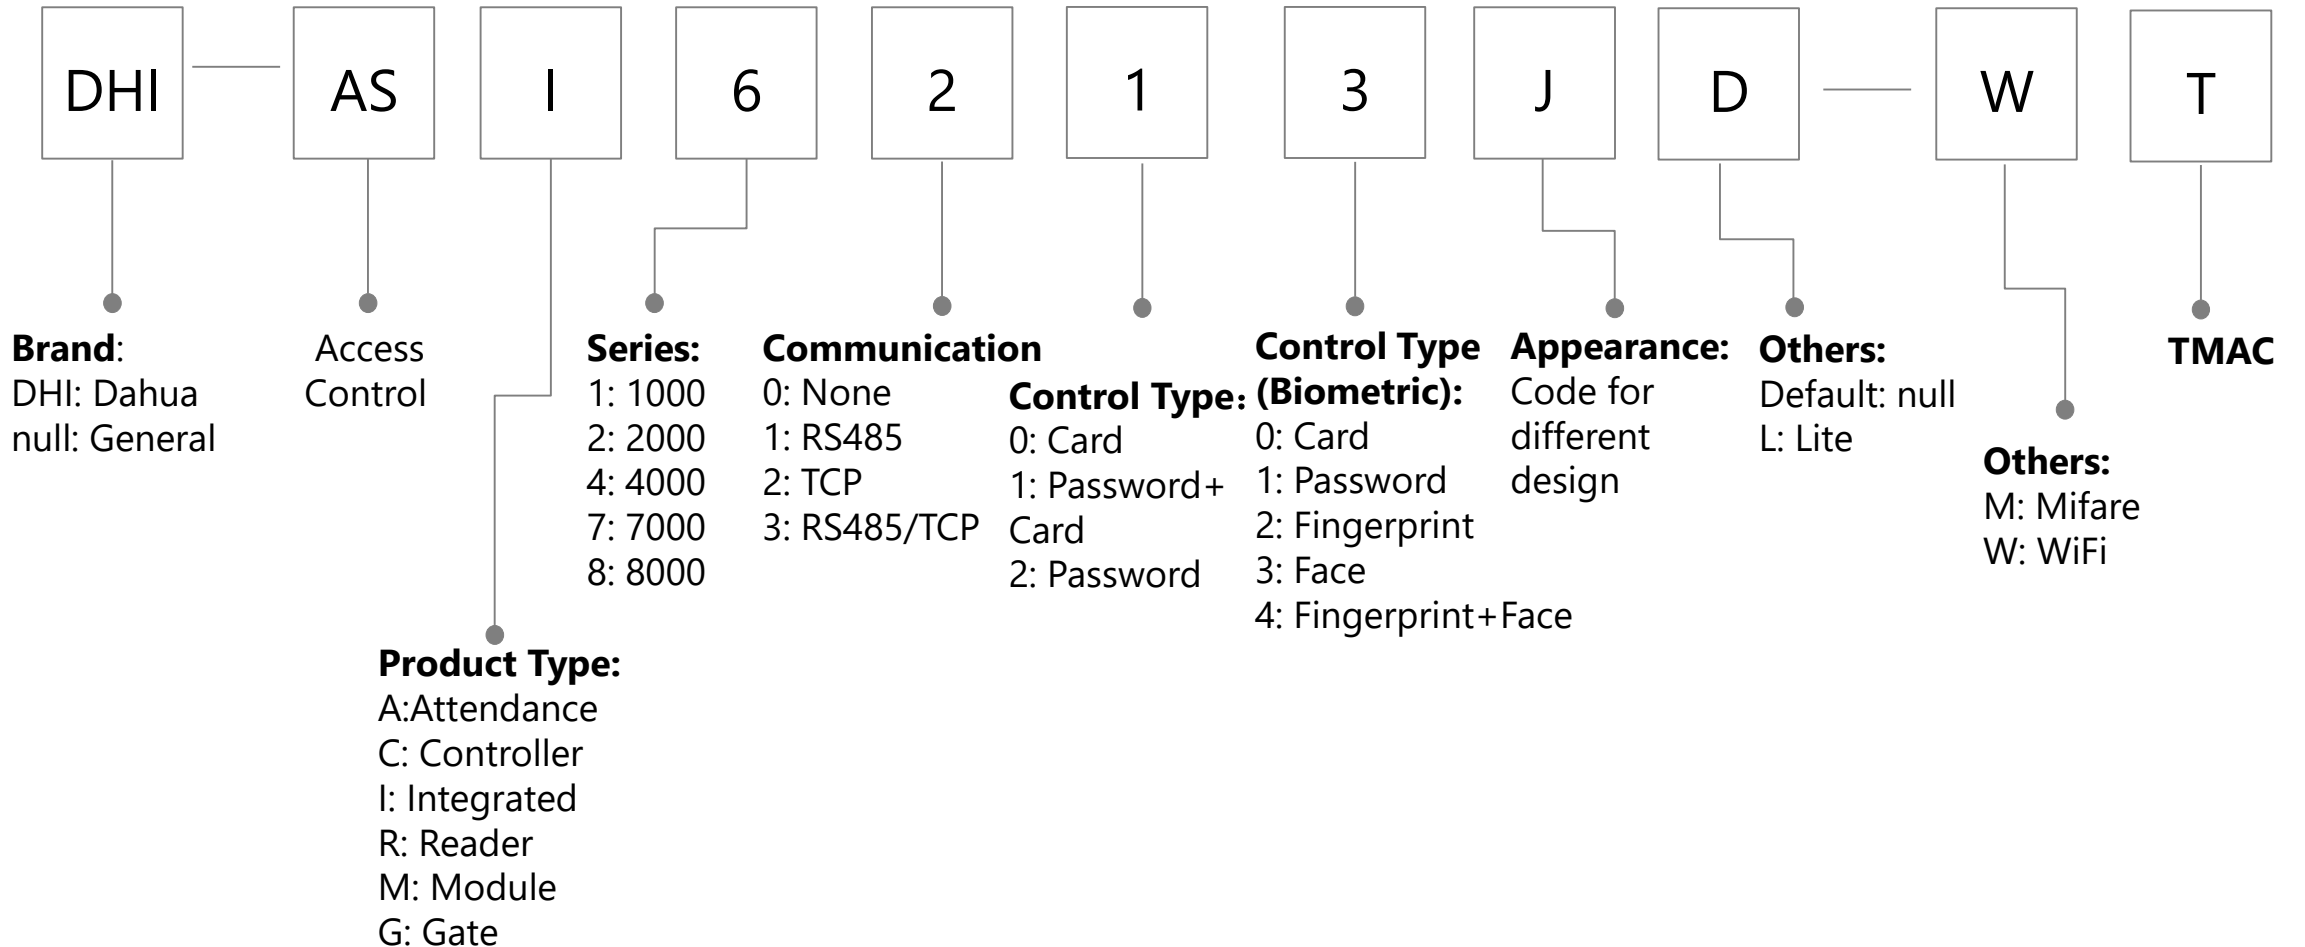

Access Control (Integrated)