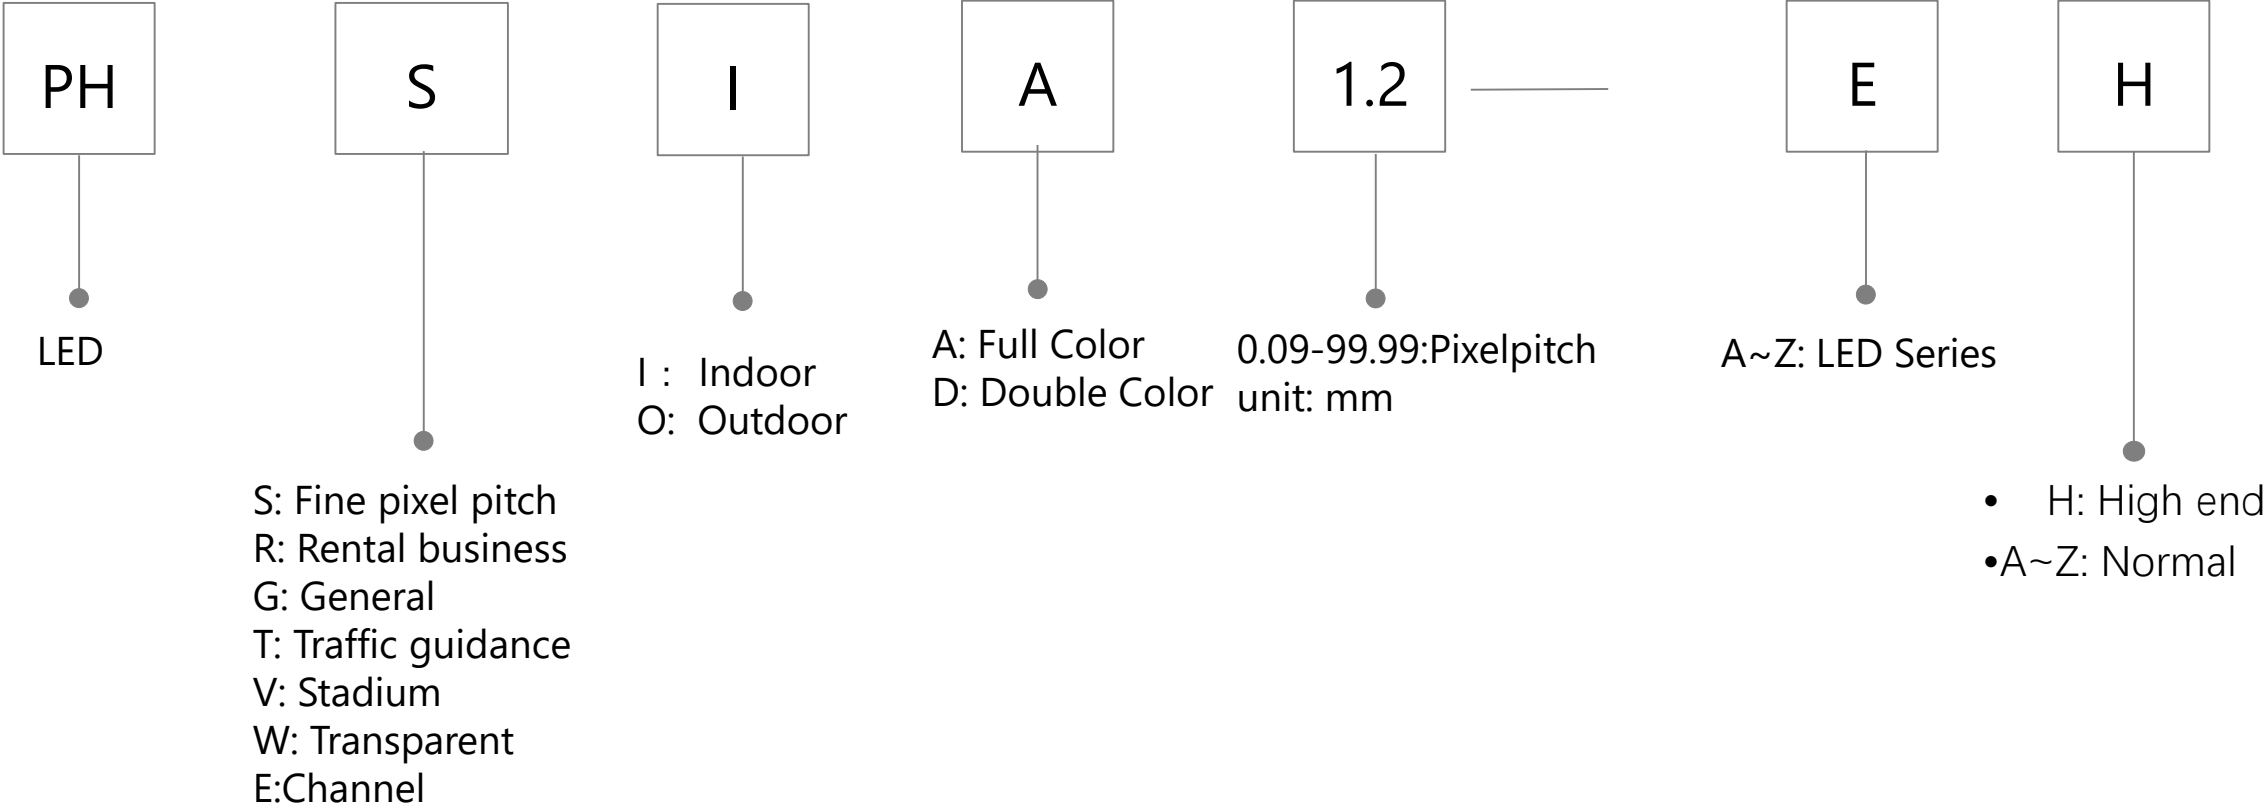

H: Horizontal
(): Untouchable

Interactive LCD Display

Accessory

Interactive LCD Display

HiBoard: E-Whiteboard Display

A: Ultimate
.....

Size:
65: 65"
75: 75"
86: 86"

H : overseas edition

Accessory

E-Whiteboard
Display

SMA: Sharing Cable
PC: Detachable PC
ST: Removable pedestal

null: 缺省
CPU: I3 / I5 / I7

Reserve
A~Z

Reserve
0~9

H: overseas

LED Display