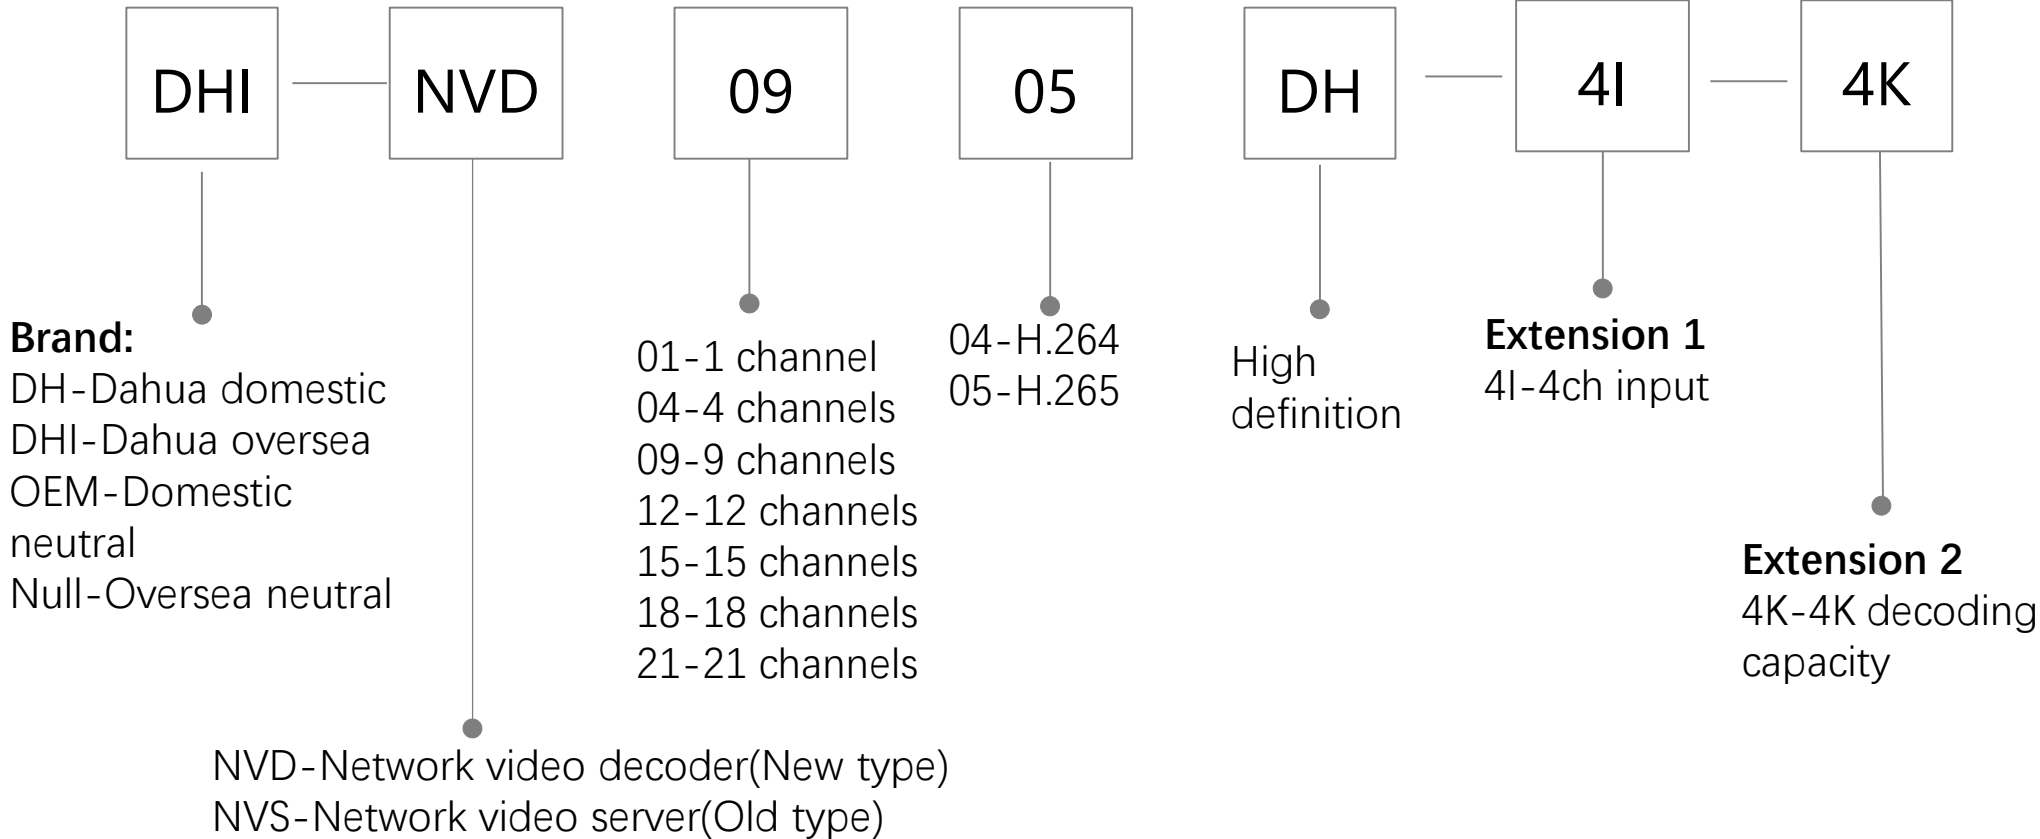

LD:
LCD Digital Signage

H: Wall-mounted
V: Floor-standing

Size:
10: 10'
22: 22"
32: 32"
43: 43"
49: 49"
50: 50"
55: 55"
65: 65"

Positioning:
S: Standard
T: Treasure
P: Premium
M: Performance
D: Economic
H: Highlight
E : Egant
F : Plastic housing

H: Horizontal
(): Untouchable

Interactive LCD Display

Accessory

Interactive LCD Display

HiBoard: E-Whiteboard Display

A: Ultimate
.....

Size:
65: 65"
75: 75"
86: 86"

H : overseas edition

Accessory

E-Whiteboard
Display

SMA: Sharing Cable
PC: Detachable PC
ST: Removable pedestal

null: 缺省
CPU: I3 / I5 / I7

Reserve
A~Z

Reserve
0~9

H: overseas

LED Display

Decoder

Video wall controller

Video wall controller

KVM

Public Lens (new)

Audio

Alarm (Controller)

Alarm (Keypad)