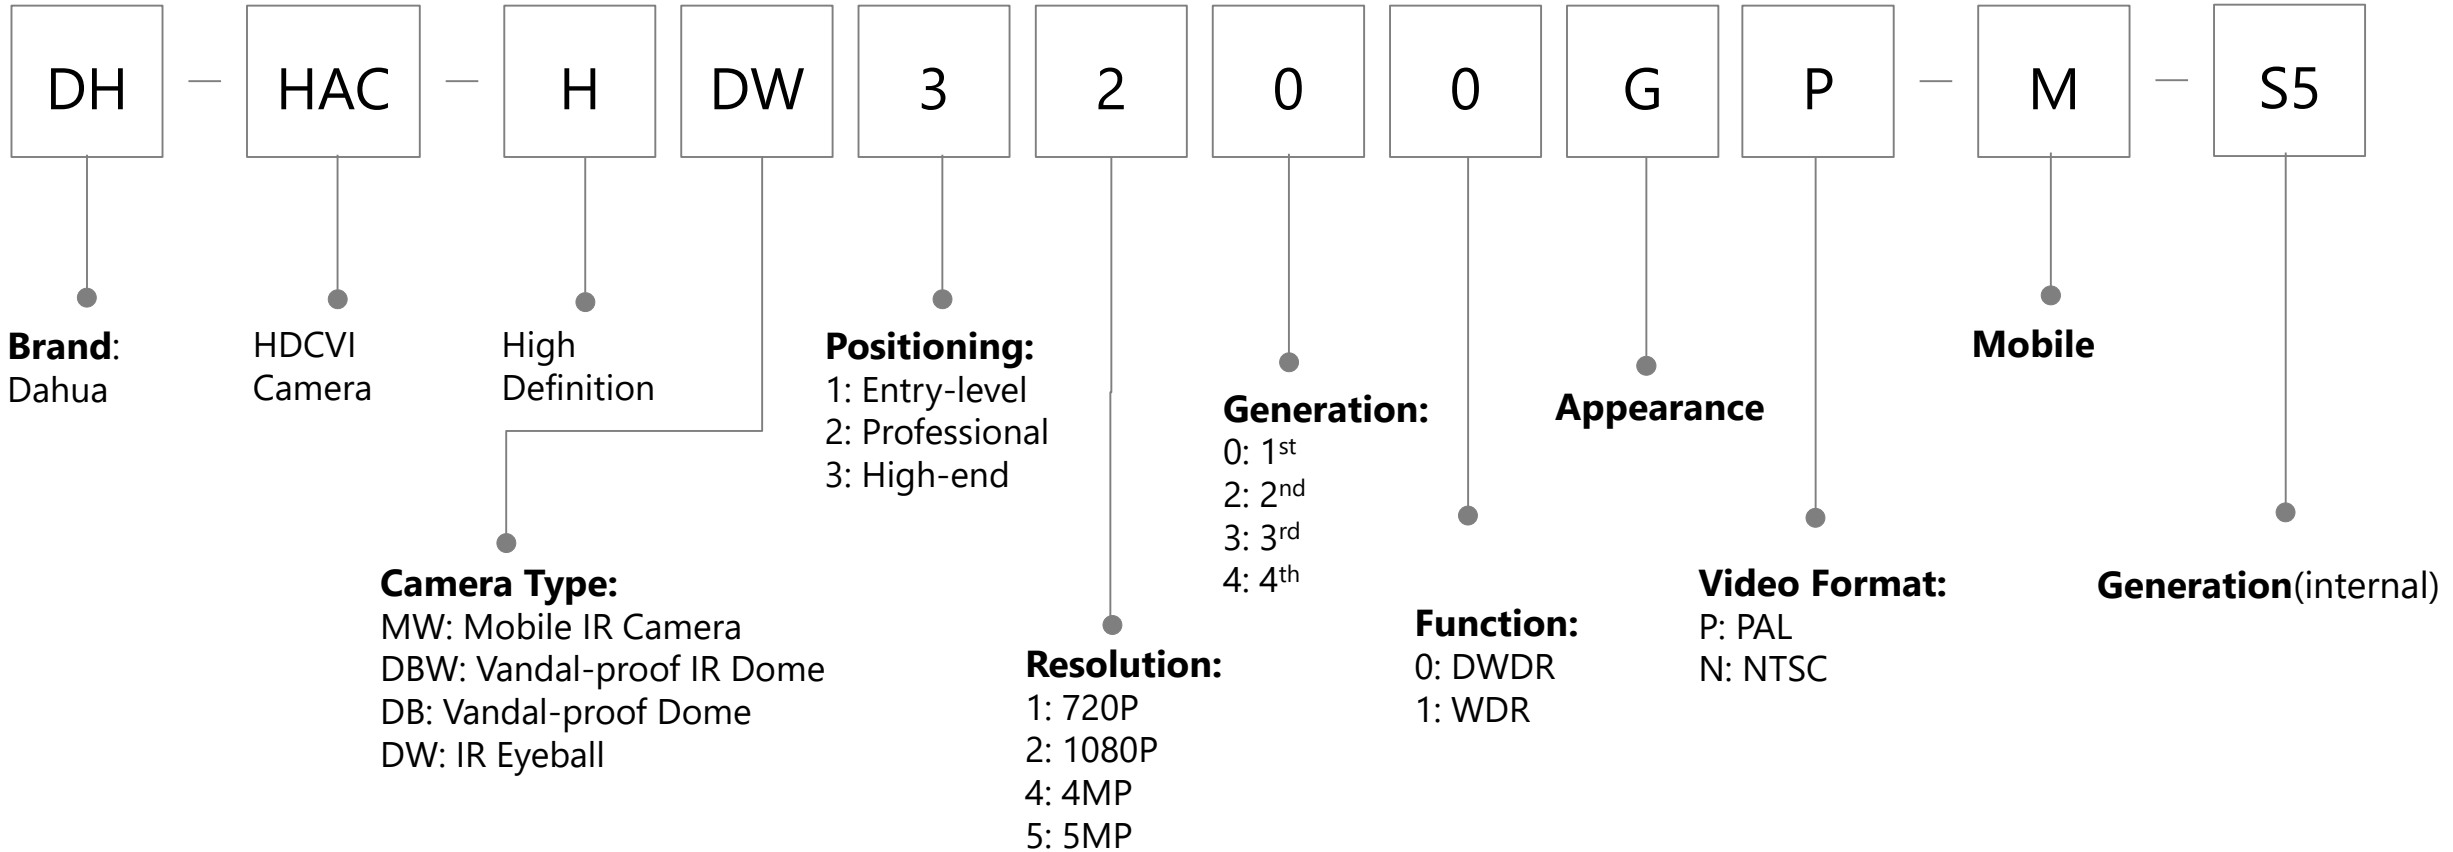

Video Format:

P: PAL
 N: NTSC

Feature:

-VF: Manual vari-focal
 -Z: Motorized vari-focal
 -H: With built-in heater
 -T: With SDI output
 -A: Built-in mic
 -DP: Dual-power
 (AC24V/DC12V)
 -POC: Power over coax
 -LED: White light
 -DIP: Dip switch
 -VP: Vandal proof
 -TH: Temperature & Humidity
 -IL : Smart Dual Light

-W: Wireless
 -IRE6: IR 60m
 -PIR: PIR Camera
 -L: White Light
 -S: Siren
 -LS: White Light & Siren
 -PV: TiOC Camera

HDCVI Cooper Series (Camera & Recorder)

Mobile DVR/NVR

Mobile HDCVI Camera

Mobile IPC

Mobile Active Safety Camera (1/2)

Mobile Active Safety Camera (2/2)

Network Camera(1/2)

Network Camera(2/2)

Appearance

- B: Single IR LEDs IR Bullet
- C: IR Bullet/Mini Dome
- D: Double IR LEDs IR Bullet
- E: IR-Bullet / Dome / Single IR LEDs Plastic Eyeball
- EM: Single IR LEDs Metal Eyeball
- F: Dome / Box Camera / Four IR LEDs IR Bullet
- G: Indoor Dome
- H: VF Bullet(with junction box) / Dome(with junction box) / Eyeball
- K: IR Bullet
- M: S-model Metal Eyeball/ Long IR Bullet
- R: Metal Vandal-proof IR Dome / Metal Bullet/Metal Eyeball
- R1: R1 Dome
- S: Plastic IR Eyeball / Mini IR Bullet
- S1: S1 IR Eyeball
- T: IR Bullet / IR Eyeball
- T1: T1 IR Bullet
- TM: Metal IR Eyeball
- X: Dual-Lens Camera
- DS1 : Non-PoE S1 Bullet
- DV : Non-PoE Eyeball
- DG : Non-PoE G Bullet
- DF : Non-PoE F Bullet
- DK1: Non-PoE K1 Bullet**

Positioning:
LN: Analog TV

LD: Digital TV

SA: Smart TV
with Android

SN: Smart TV
with Linux

100: <1080P
200: 1080P
400: 4K

LCD Video Wall

DHI

Brand:
Overseas
Dahua