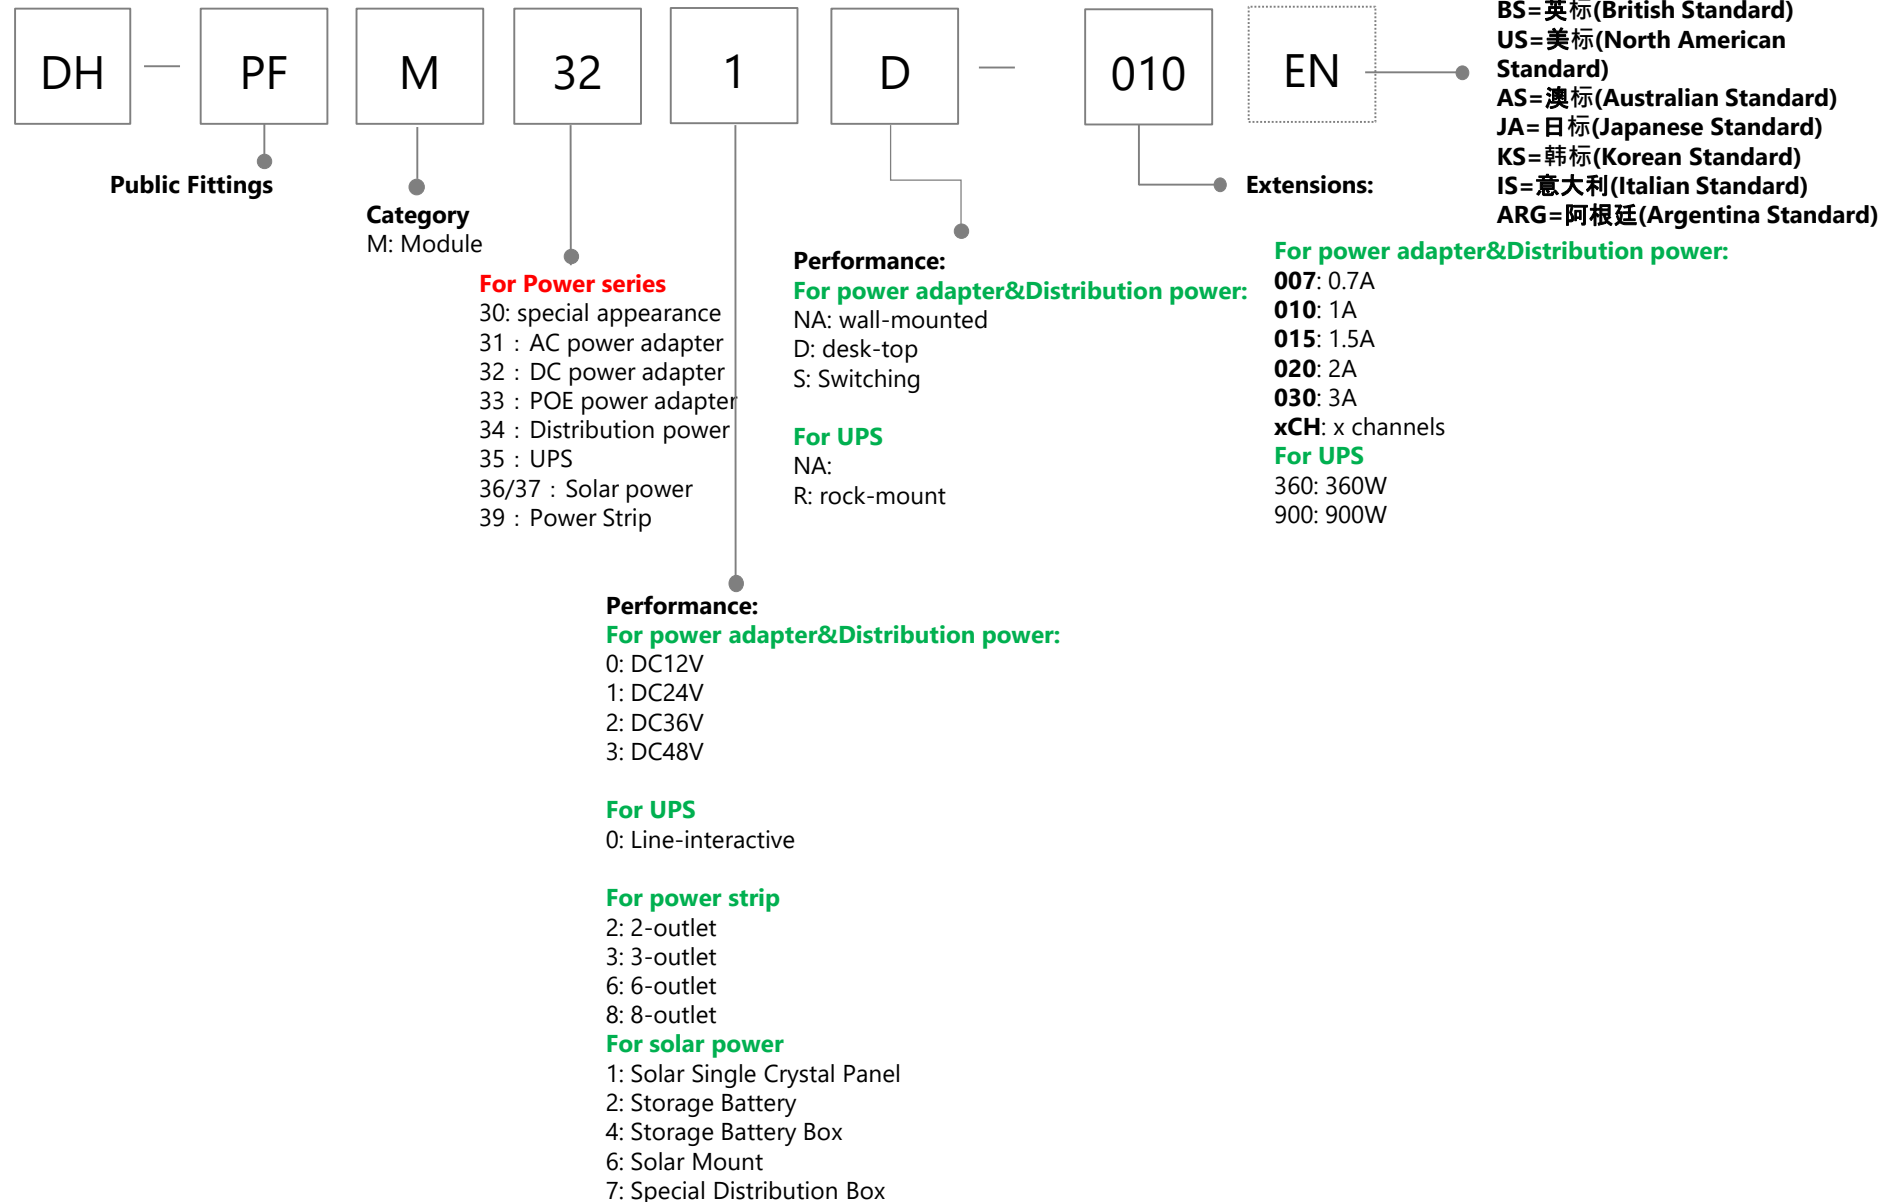

JR

Function:
J: Jbod
R: Redundant Power

Accessory

Accessory-Camera mount

Accessory-Lens

Accessory-power

Accessory-Cabling

General Cabling-Network Cable