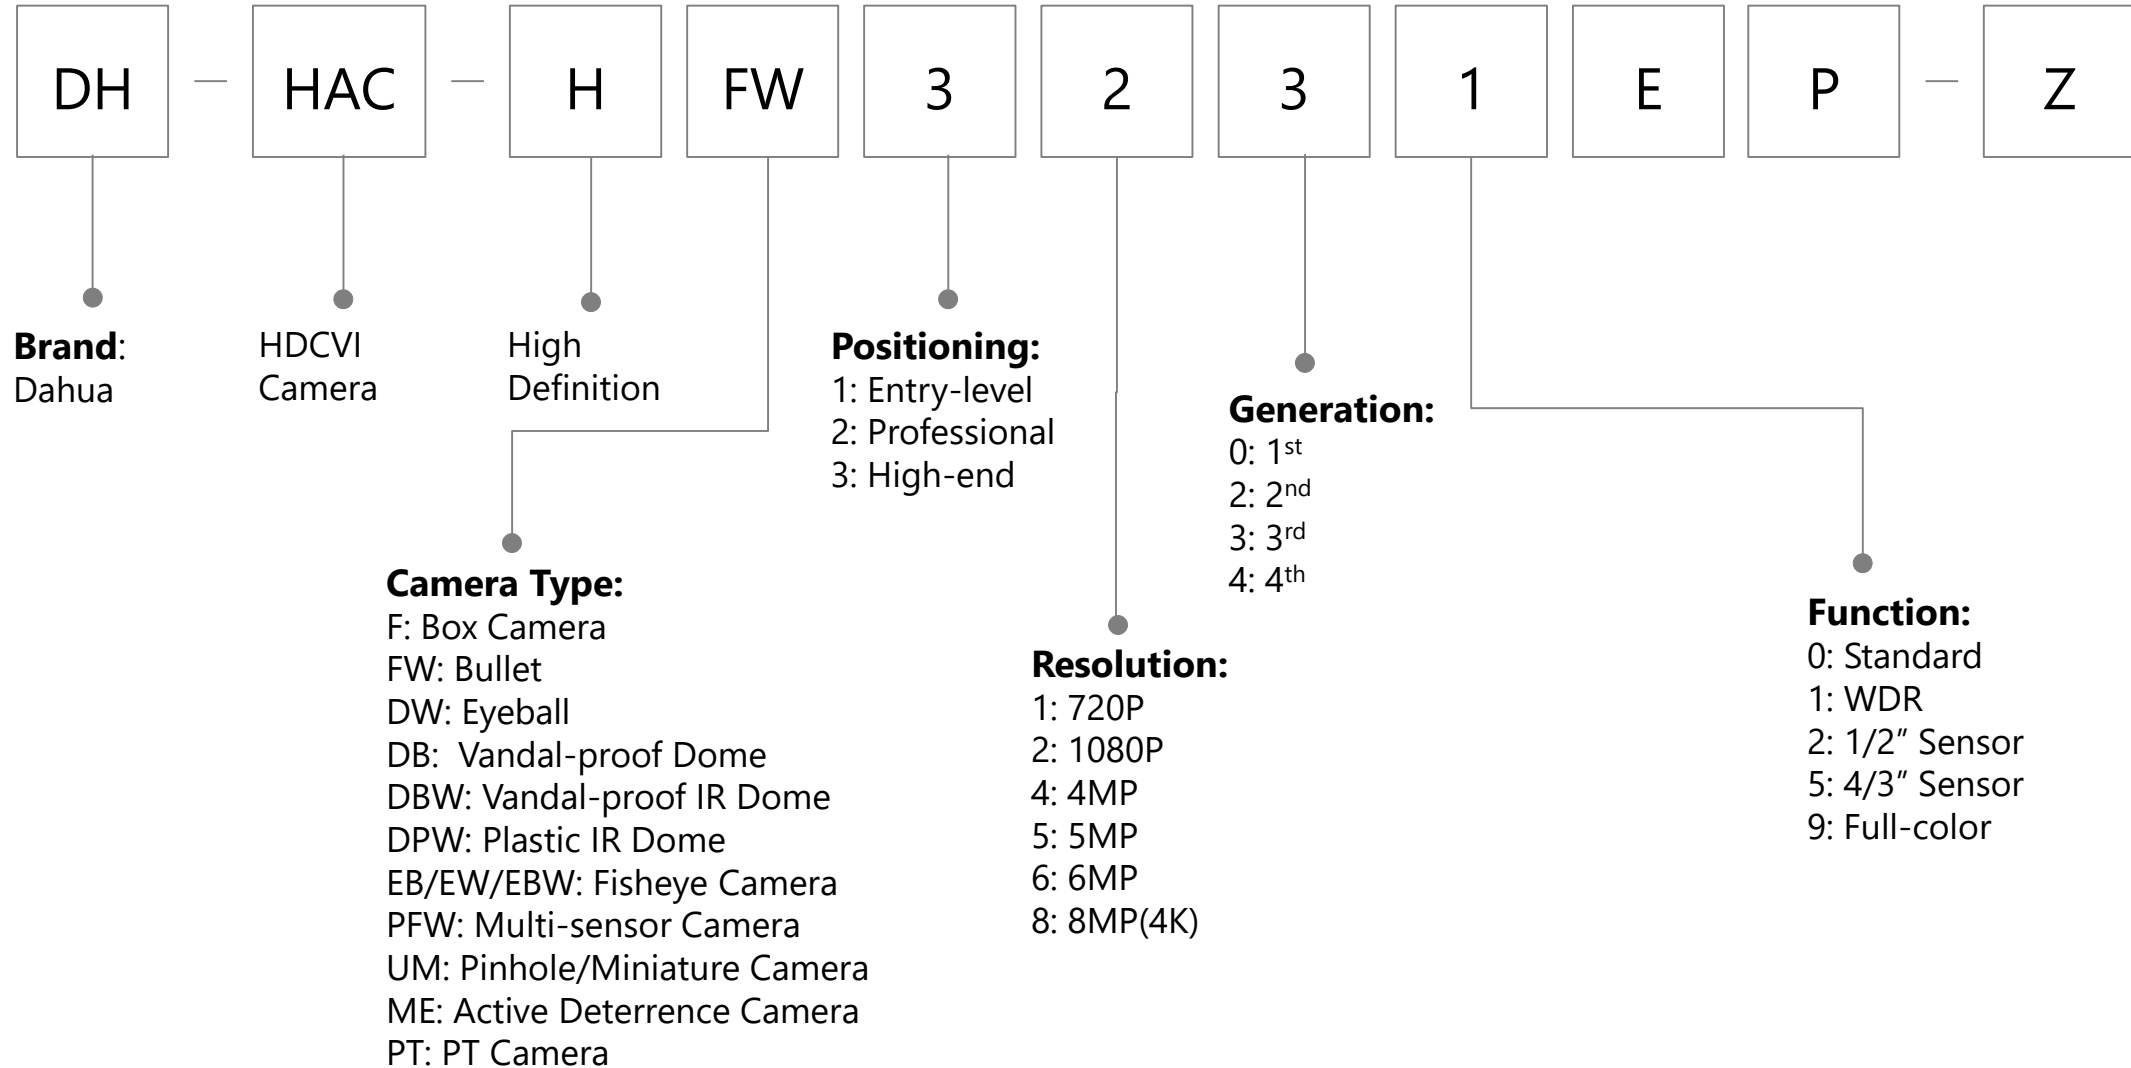

Name Rule V1.20221111

Page	Product	Page	Product
1	V1.20221111	48	ATM DVR/NVR
2	V2.20221111	49	Thermal Camera
3	HDCVI Recorder (XVR)	50	Consumer Camera
4~6	HDCVI Camera/Cooper series	51~57	Display: LCD/Interactive/LED
7~11	Mobile DVR/NVR Mobile HDCVI Camera Mobile IPC Mobile Active Safety Camera	58~61	Control: Decoder/Matrix/KVM
12~16	Network Camera	62~63	Public Lens/audio
17~18	General NVR/AI NVR	64~65	Alarm
19~20	IVSS/IVD/EVS/ESS	66~71	Access Control
21~26	Accessory/Video Conferencing	72~76	Intelligent Traffic System
27~28	Speed Dome (PTZ Camera)	77	IVS
29~35	MPT/SSD/Memory Card/USB Flash Drivers/PSSD & eHDD/DRAM	78	Dashcam
36~42	Transmission: Switch/Wireless Bridge	79~82	Security screening product
43-46	Video Intercom	83	DSS/PMS
47	KIT	84	White board

HDCVI Recorder (XVR)

HDCVI Camera (1/2)

HDCVI Camera (2/2)

Case :

A : IR Cube/ PT Camera
 B : Active Deterrence Bullet/
 Pinhole Camera
 C : Active Deterrence Bullet /
 Plastic Bullet
 CM: Metal Bullet
 D: Active Deterrence Bullet/
 Metal Bullet
 E : Metal Bullet/Metal Dome
 EA : Metal Dome
 EQ: Active Deterrence Quick-to-
 install Eyeball
 EM: Metal Eyeball
 F: Metal Wedge Dome
 G : Micro-size Bullet/ Box
 H : TiOC Metal Eyeball
 M : Metal Eyeball

LTV

22

—

LN

200

Brand:
Overseas Dahua

LTV: TV

Size:
22: 22"
24: 24"
32: 32"
40: 40"
43: 43"
50: 50"
55: 55"
65: 65"
75: 75"

Positioning:
LN: Analog TV

LD: Digital TV

SA: Smart TV
with Android

SN: Smart TV
with Linux

100: <1080P
200: 1080P
400: 4K

LCD Video Wall

DHI

Brand:
Overseas
Dahua