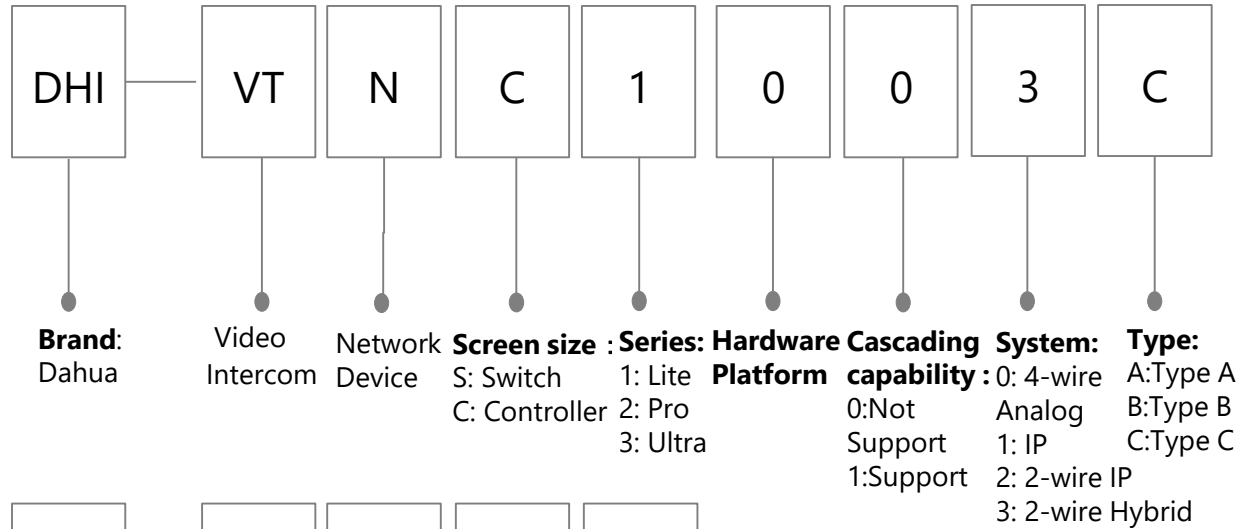

4: Wi-Fi 4, 802.11n
5: Wi-Fi 5, 802.11ac
6: Wi-Fi 6, 802.11ax

2

Stream:

2: 2x2
3: 3x3
4: 4x4

15

AWA:

Uplink Speed:

10: 100Mbps
20: 1000Mbps
30: 2.5Gbps

EAP&WAP:

Speed:

12: 1200Mbps
15: 1500Mbps
18: 1800Mbps
30: 3000Mbps
60: 6000Mbps

C

Method of Installation:

C: Ceiling
W: In-wall
D: Desktop
O: Outdoor

Video Intercom(Outdoor Station)

Notice: The naming rule is applicable to the products released after 2016

Video Intercom(Indoor Monitor)

Notice: The naming rule is applicable to the products released after 2016

Video Intercom(Accessory)

Notice: The naming rule is applicable to the products released after 2021

Video Intercom(KIT)

Notice: The naming rule is applicable to the products released after 2019

KIT

Storage Model:
NVR Series
HCVR Series

Camera Numbers:
2:two cameras
4:four cameras
8:eight cameras

Camera Model:
IPC Series
HDCVI Series