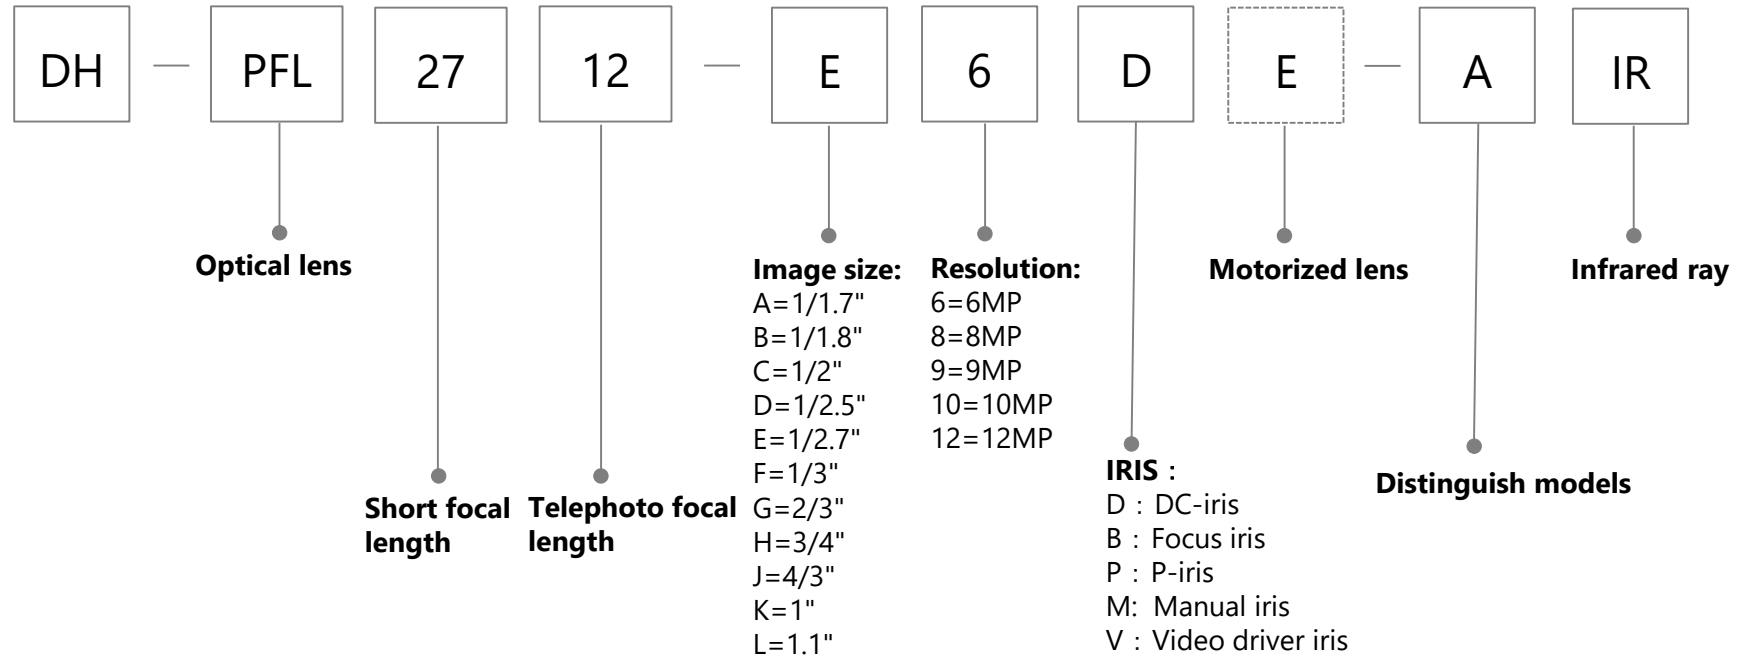

Accessory-Lens