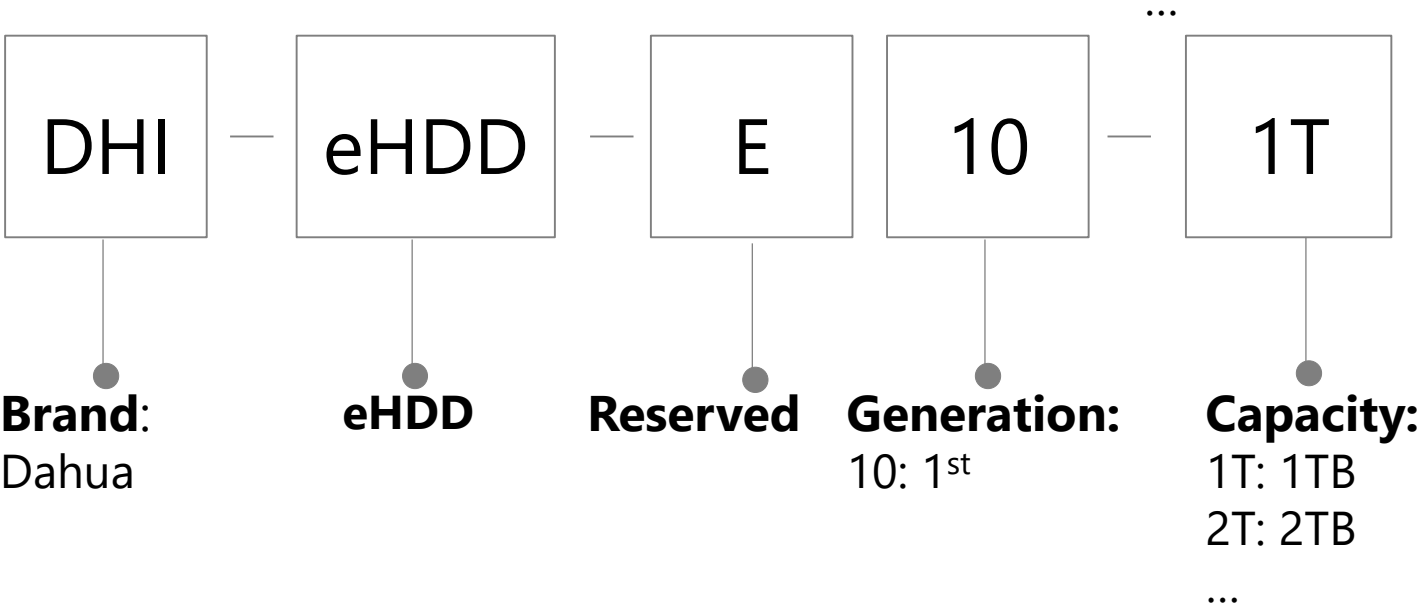

Brand:
Dahua

**Data
Collection
Station**

Generation: Reserved:

MPT

SSD

Memory Card

USB Flash Drivers

PSSD & eHDD