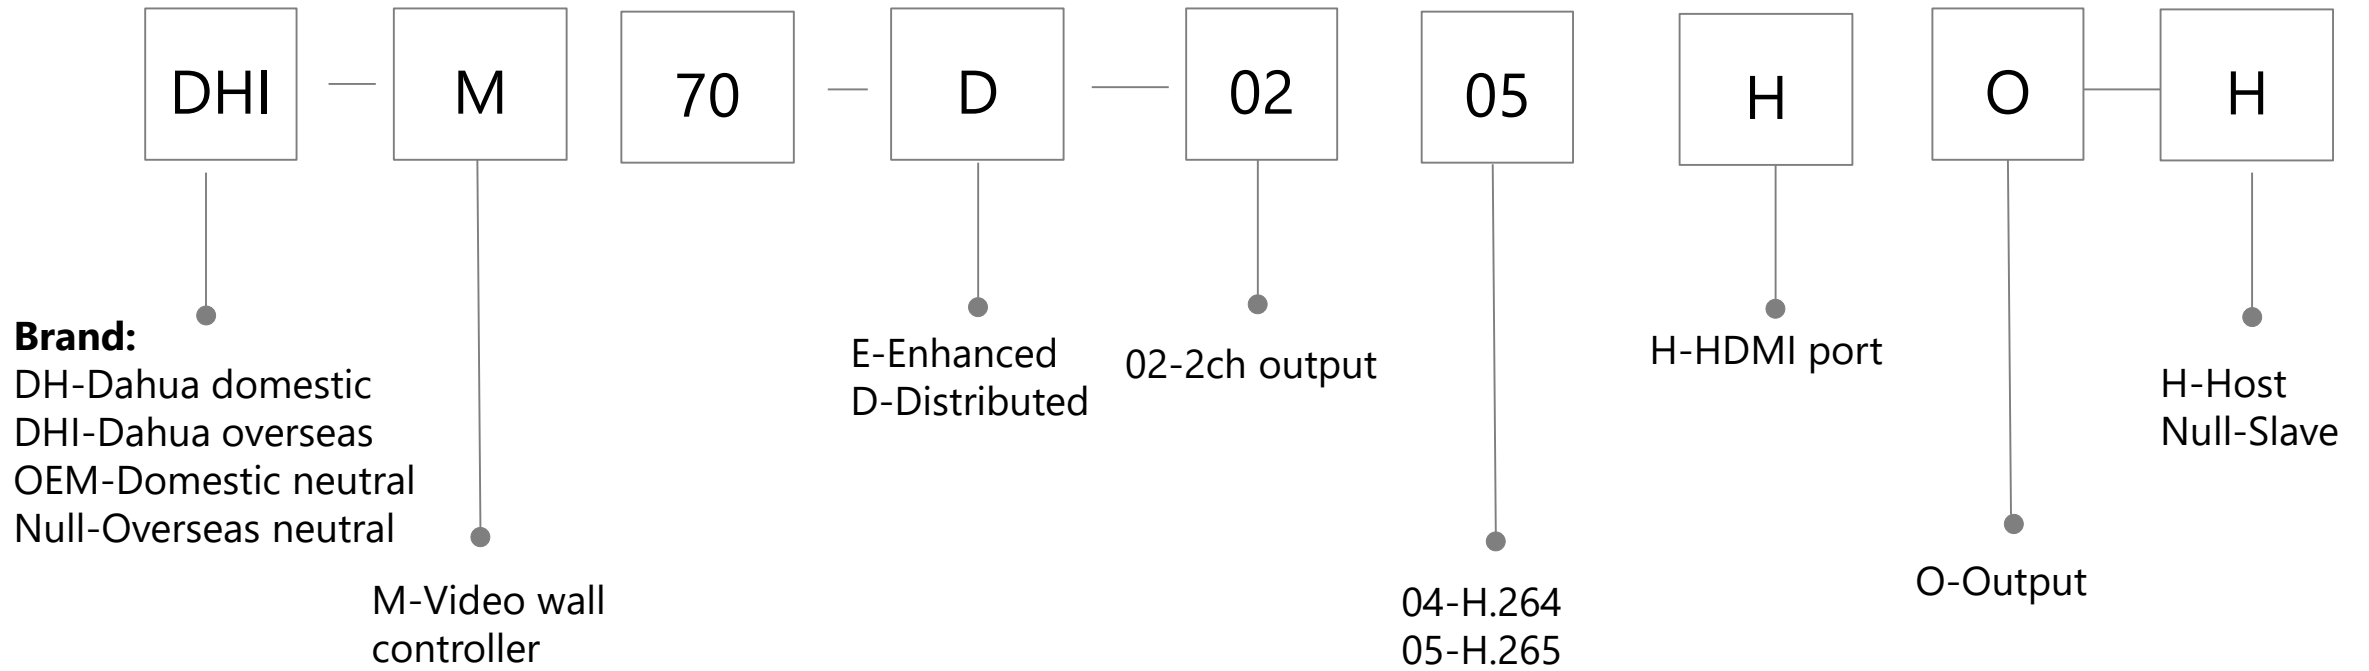

H: Horizontal
(): Untouchable

Interactive LCD Display

Accessory

Interactive LCD Display

HiBoard: E-Whiteboard Display

A: Ultimate
.....

Size:
65: 65"
75: 75"
86: 86"

H : overseas edition

Accessory

E-Whiteboard
Display

SMA: Sharing Cable
PC: Detachable PC
ST: Removable pedestal

null: 缺省
CPU: I3 / I5 / I7

Reserve
A~Z

Reserve
0~9

H: overseas

LED Display

Decoder

Video wall controller

Video wall controller

KVM

Public Lens (new)

Audio

Alarm (Controller)

Alarm (Keypad)