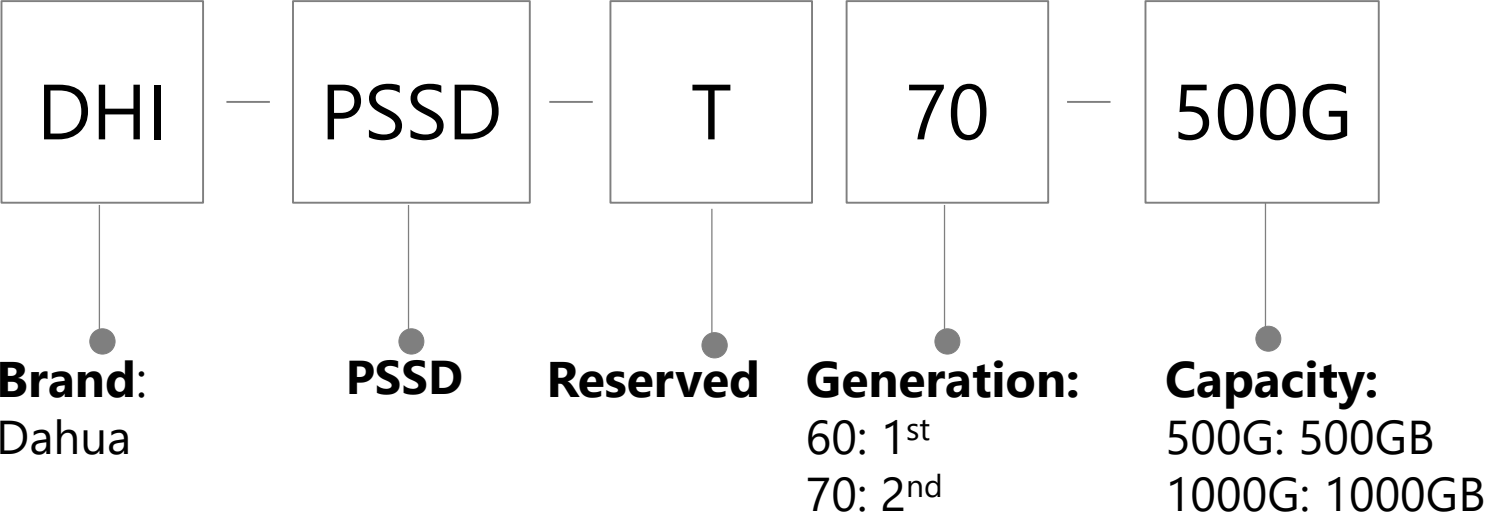

Brand:
Dahua

**Data
Collection
Station**

Generation: Reserved:

MPT

SSD

Memory Card

USB Flash Drivers

PSSD & eHDD