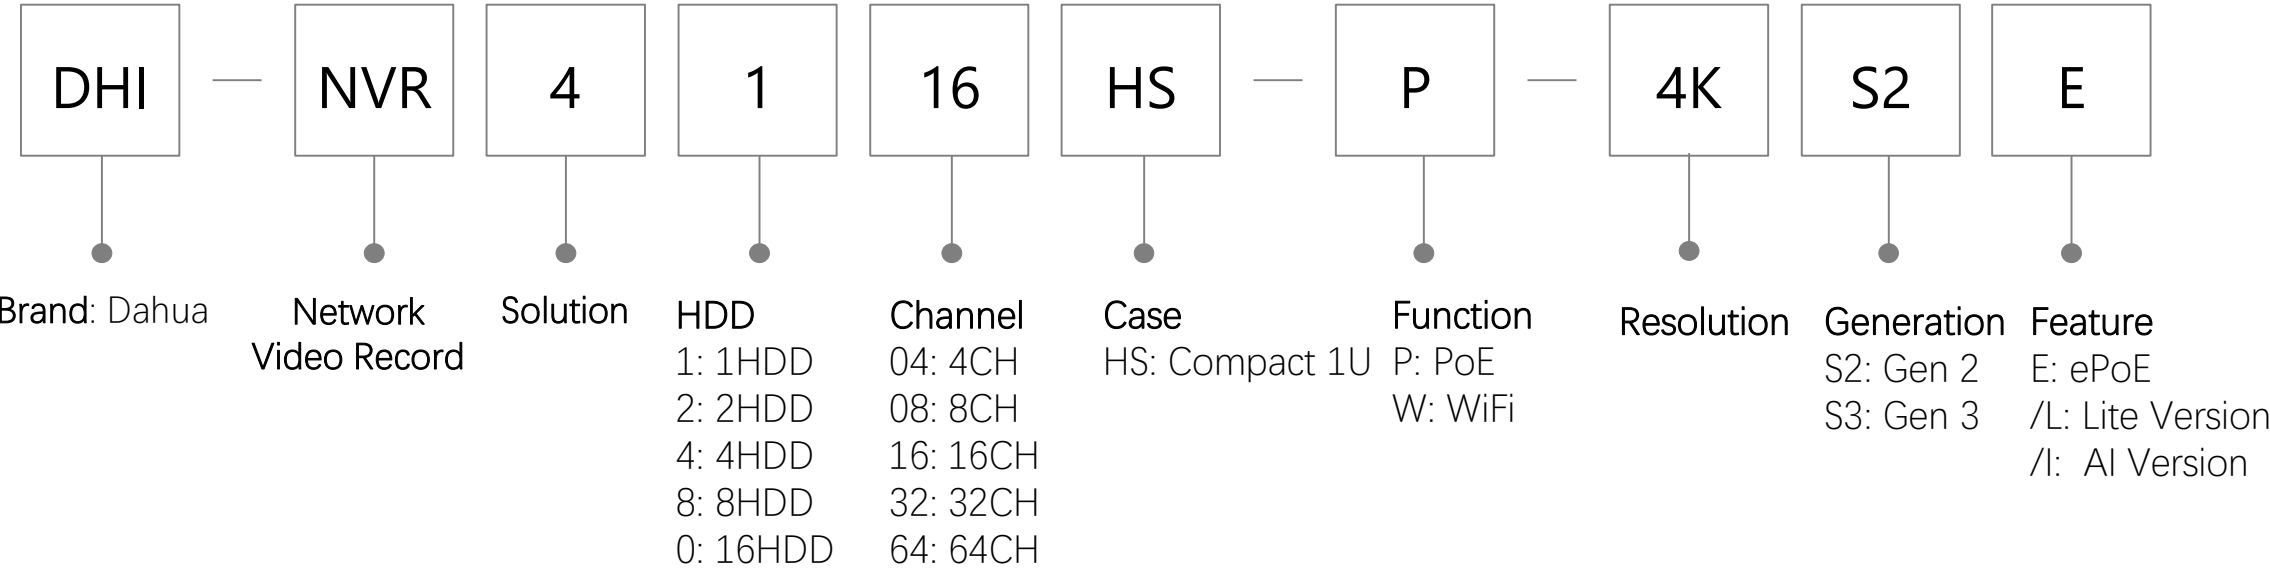

S2 : Second generation
Sn : Nth generation

Network Camera(Dual-Channel Series)

Network Camera (Panoramic Series)

Network Camera (EZ-IP Series)

General NVR Naming Rule

AI NVR Naming Rule

IVSS

IVD

EVS

EVS

7

Series:
5
7
8

1

Generation:
0: 1st
1: 2nd
2: 3rd

24

HDD Bay:
16: 16HDDs
24: 24HDDs
36: 36HDDs
48: 48HDDs
85: 85HDDs