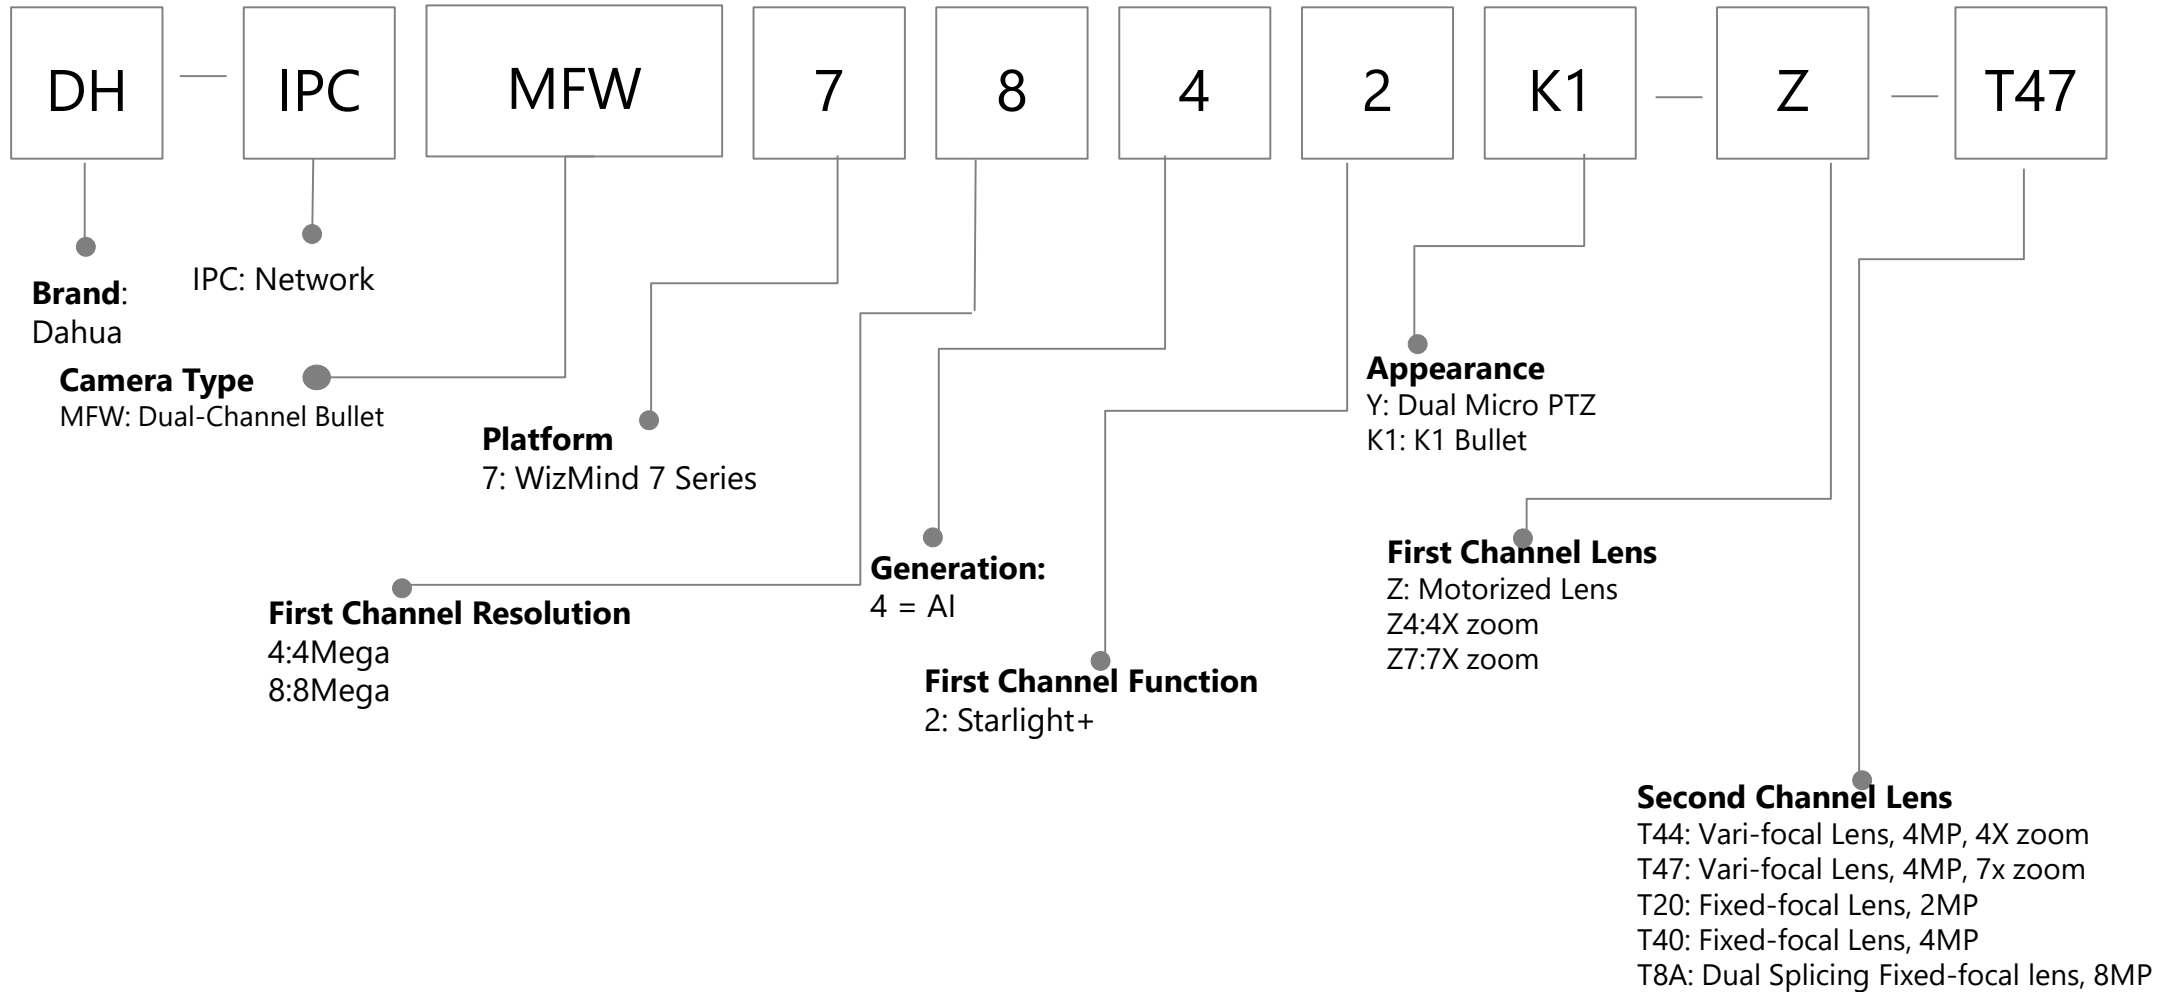

Video format

- P: PAL
- N: NTSC
- (Cancellation of P/N mark for external models of products released after 2021)

Common function:

- BV: Behaviors
- W: WIFI
- AW: Audio/Alarm/SD WIFI Camera
- E: E PoE
- M/M12: Mobile
- F: Fiber interface
- H: Heater
- A: Built-in MIC(only for Entry Series)
- A2: Dual Audio
- PT: pan &Tilt
- ATC: Anti-Corrosion
- S: SD card
- AS: Audio & Alarm & SD Card
- VF: Vari-focal
- SL: Stainless
- ST: SD Card & Built-in Mic & Speaker
- Z: Motorized lens
- Ix: IR numbers
- NI: Full color, non IR
- LED: White light illumination
- Z4/5/12: 4/5/12X zoom
- L1/L2/L3/L4/L5: Lens
- IRA: Bullet
- IRE6: IR Bullet
- MF: More Frame
- SFC: Separated Front Cover
- 4G: 4G
- SVAC: SVAC encoder
- NF: Optical port + Network port
- N2: dual Network port
- SDI: SDI Interface
- A2: Dual Audio
- WG: WiFi & GPS
- I:Car bayonet
- PC: People Counting
- FD: Face Detection
- FR: Face Recognition
- ME: Mobile dome
- UWB: Position
- WGS:
- DAQ: data collection
- U:USB
- DT: Subway
- HT: Aerospace
- JM: Encryption
- D2: Dual sensor
- IL: IR and LED
- P: Wide Angle
- SP: Solar Panel
- 3D: 3 Dimensional
- LI: Dual Light Fusion
- PV: Perimeter Vigilance
- VM12/HM12: Vertical /Horizontal Installation Mobile Camera
- 5G:5G
- VH : ANPR special model
- ATC: Anti-corrosion coating
- PD : Parking space status detection

S2 : Second generation
Sn : Nth generation

Network Camera(Dual-Channel Series)

Network Camera (Panoramic Series)

Network Camera (EZ-IP Series)

General NVR Naming Rule

AI NVR Naming Rule

IVSS

IVD

LTV

22

—

LN

200

Brand:
Overseas Dahua

LTV: TV

Size:
22: 22"
24: 24"
32: 32"
40: 40"
43: 43"
50: 50"
55: 55"
65: 65"
75: 75"

Positioning:
LN: Analog TV

LD: Digital TV

SA: Smart TV
with Android

SN: Smart TV
with Linux

100: <1080P
200: 1080P
400: 4K

LCD Video Wall

DHI

Brand:
Overseas
Dahua