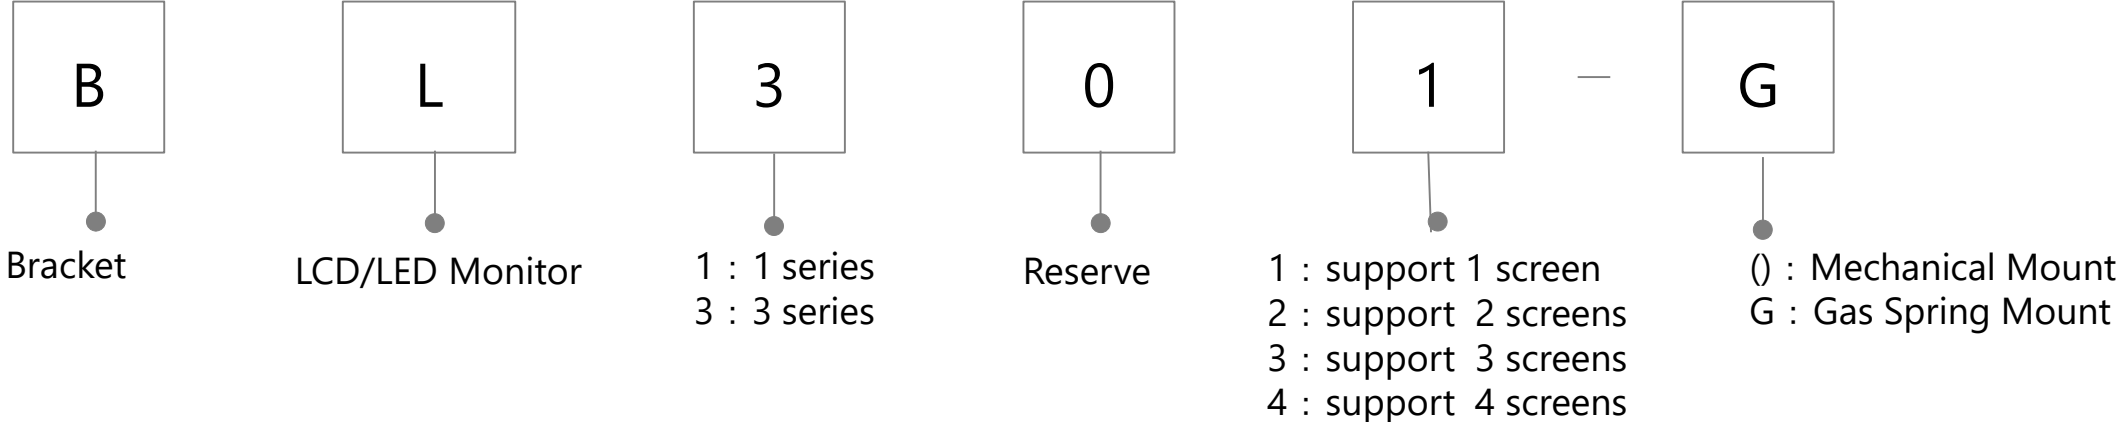

Monitor

Monitor Bracket