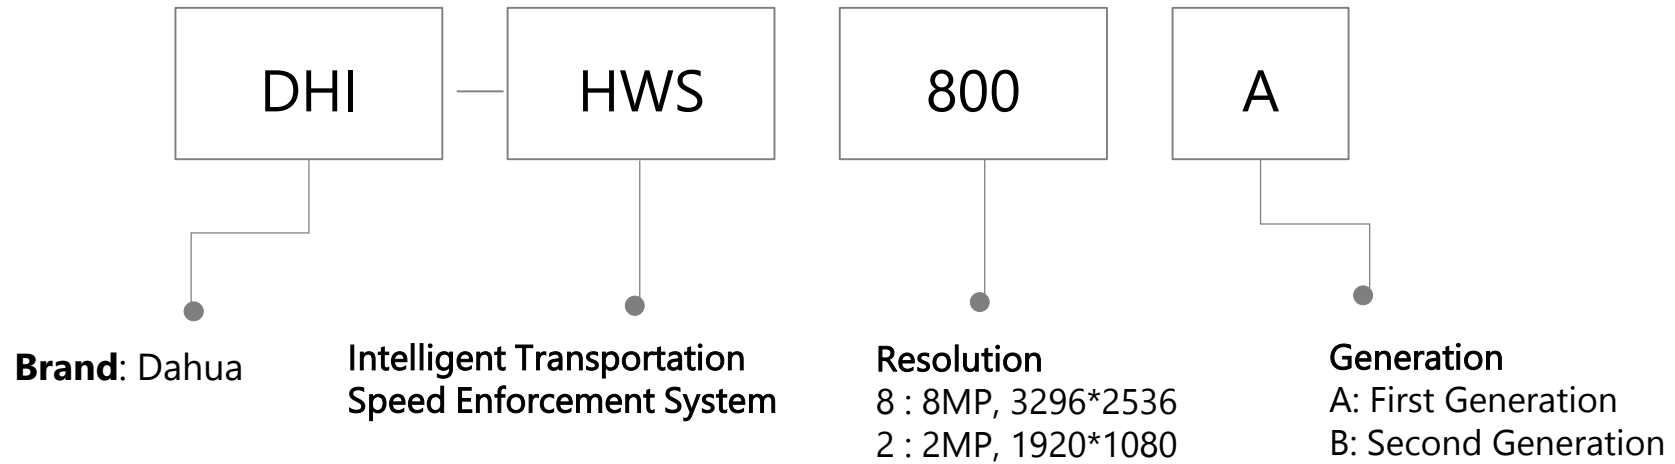

ITS-Speed Measuring System