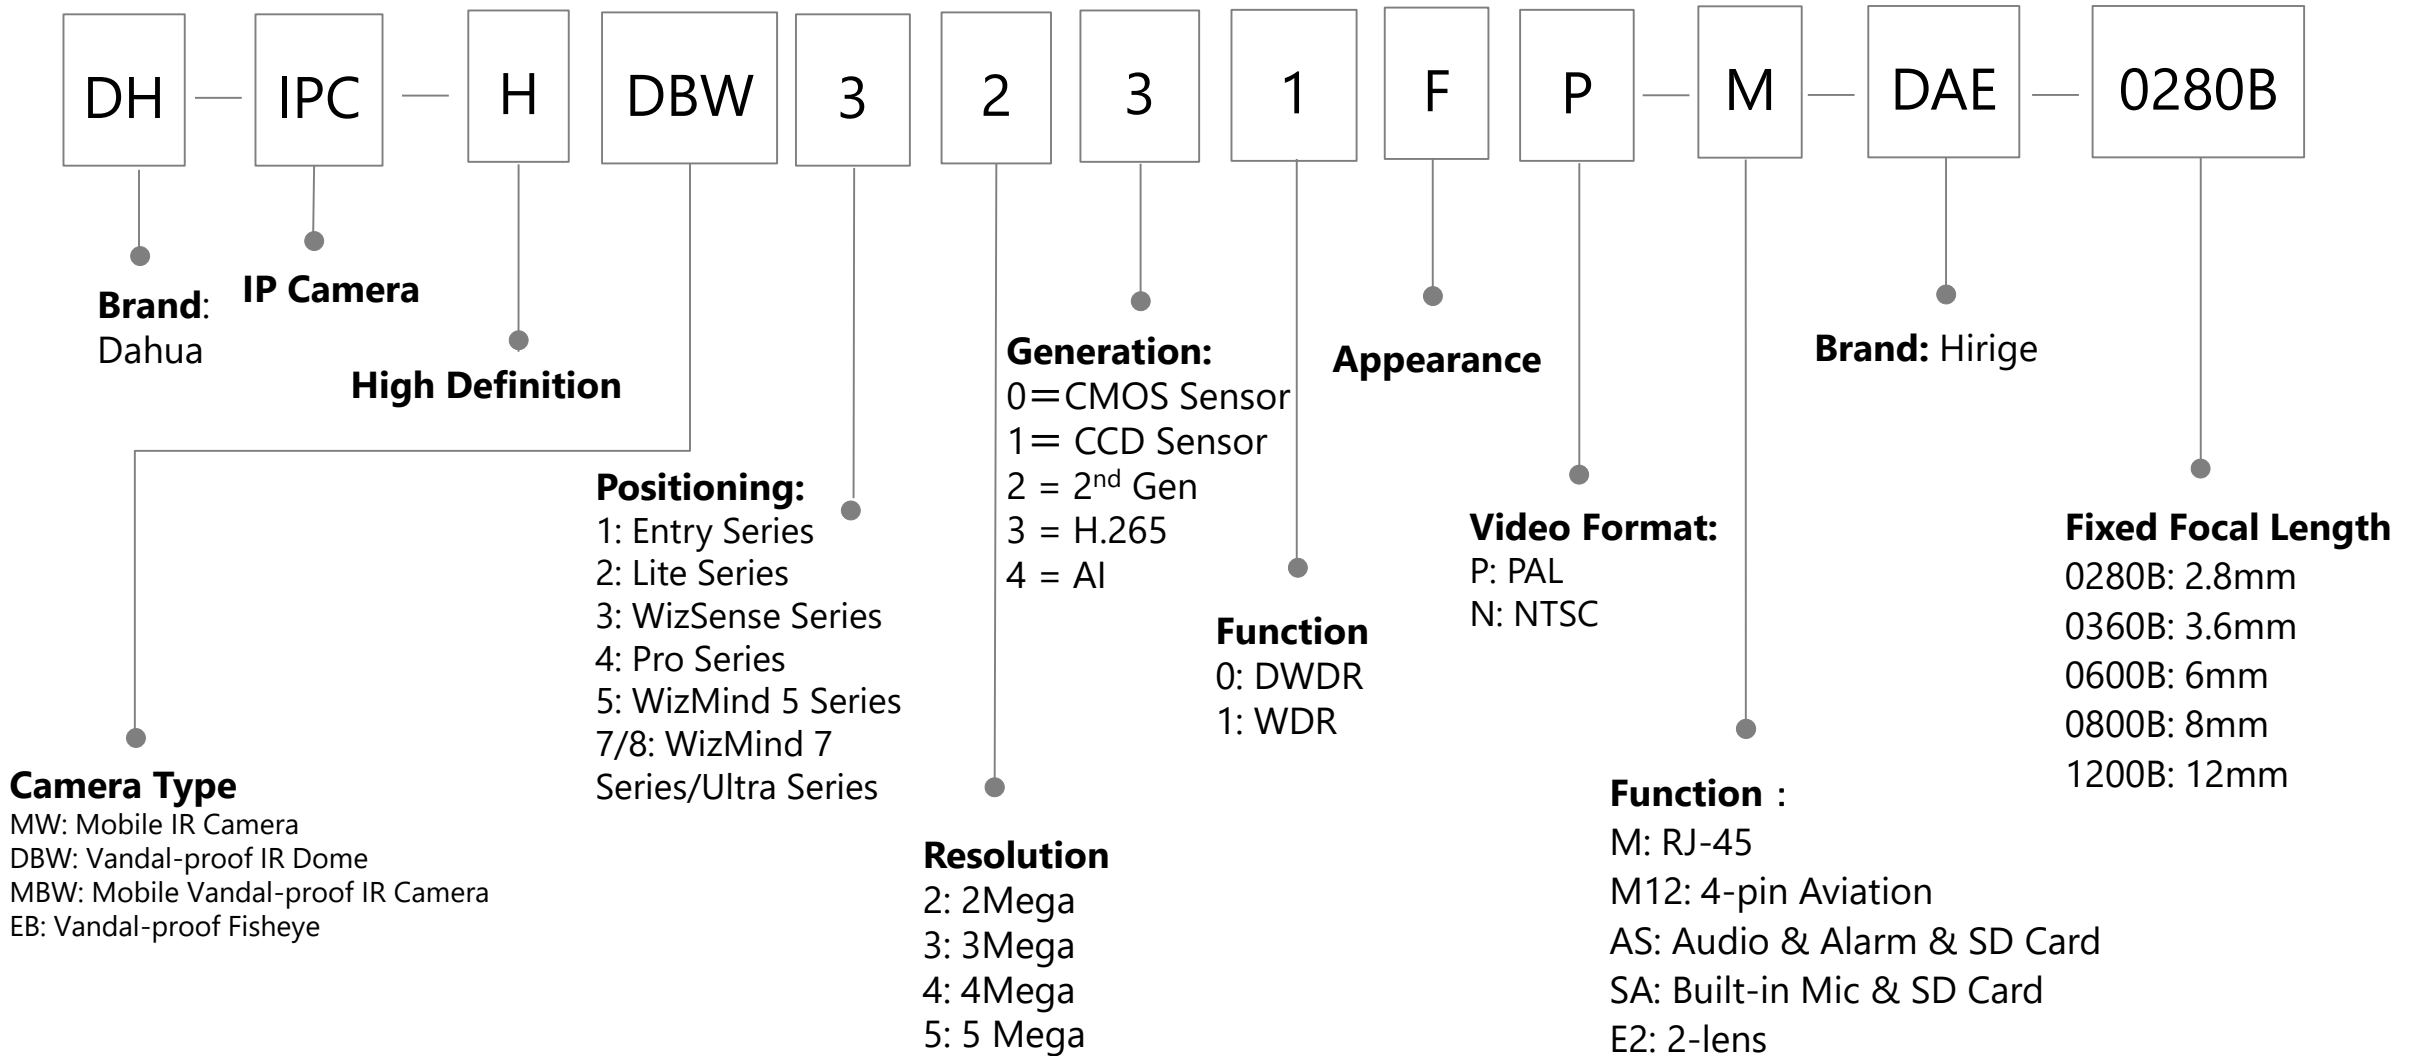

-W: Wireless
 -IRE6: IR 60m
 -PIR: PIR Camera
 -L: White Light
 -S: Siren
 -LS: White Light & Siren
 -PV: TiOC Camera

HDCVI Cooper Series (Camera & Recorder)

Mobile DVR/NVR

Mobile HDCVI Camera

Mobile IPC

Mobile Active Safety Camera (1/2)

Mobile Active Safety Camera (2/2)

Network Camera(1/2)

Network Camera(2/2)

Appearance

- B: Single IR LEDs IR Bullet
- C: IR Bullet/Mini Dome
- D: Double IR LEDs IR Bullet
- E: IR-Bullet / Dome / Single IR LEDs Plastic Eyeball
- EM: Single IR LEDs Metal Eyeball
- F: Dome / Box Camera / Four IR LEDs IR Bullet
- G: Indoor Dome
- H: VF Bullet(with junction box) / Dome(with junction box) / Eyeball
- K: IR Bullet
- M: S-model Metal Eyeball/ Long IR Bullet
- R: Metal Vandal-proof IR Dome / Metal Bullet/Metal Eyeball
- R1: R1 Dome
- S: Plastic IR Eyeball / Mini IR Bullet
- S1: S1 IR Eyeball
- T: IR Bullet / IR Eyeball
- T1: T1 IR Bullet
- TM: Metal IR Eyeball
- X: Dual-Lens Camera
- DS1 : Non-PoE S1 Bullet
- DV : Non-PoE Eyeball
- DG : Non-PoE G Bullet
- DF : Non-PoE F Bullet
- DK1: Non-PoE K1 Bullet**

LTV

22

—

LN

200

Brand:
Overseas Dahua

LTV: TV

Size:
22: 22"
24: 24"
32: 32"
40: 40"
43: 43"
50: 50"
55: 55"
65: 65"
75: 75"

Positioning:
LN: Analog TV

LD: Digital TV

SA: Smart TV
with Android

SN: Smart TV
with Linux

100: <1080P
200: 1080P
400: 4K

LCD Video Wall

DHI

Brand:
Overseas
Dahua