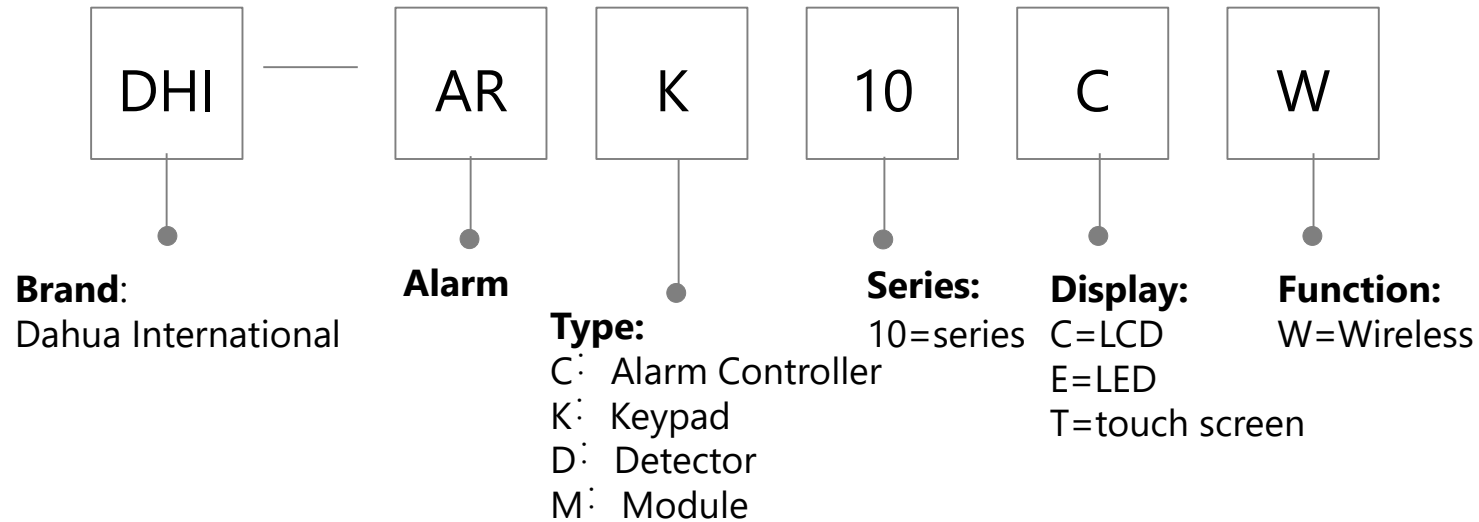

H: Horizontal
(): Untouchable

Interactive LCD Display

Accessory

Interactive LCD Display

HiBoard: E-Whiteboard Display

A: Ultimate
.....

Size:
65: 65"
75: 75"
86: 86"

H : overseas edition

Accessory

E-Whiteboard
Display

SMA: Sharing Cable
PC: Detachable PC
ST: Removable pedestal

null: 缺省
CPU: I3 / I5 / I7

Reserve
A~Z

Reserve
0~9

H: overseas

LED Display

Decoder

Video wall controller

Video wall controller

KVM

Public Lens (new)

Audio

Alarm (Controller)

Alarm (Keypad)