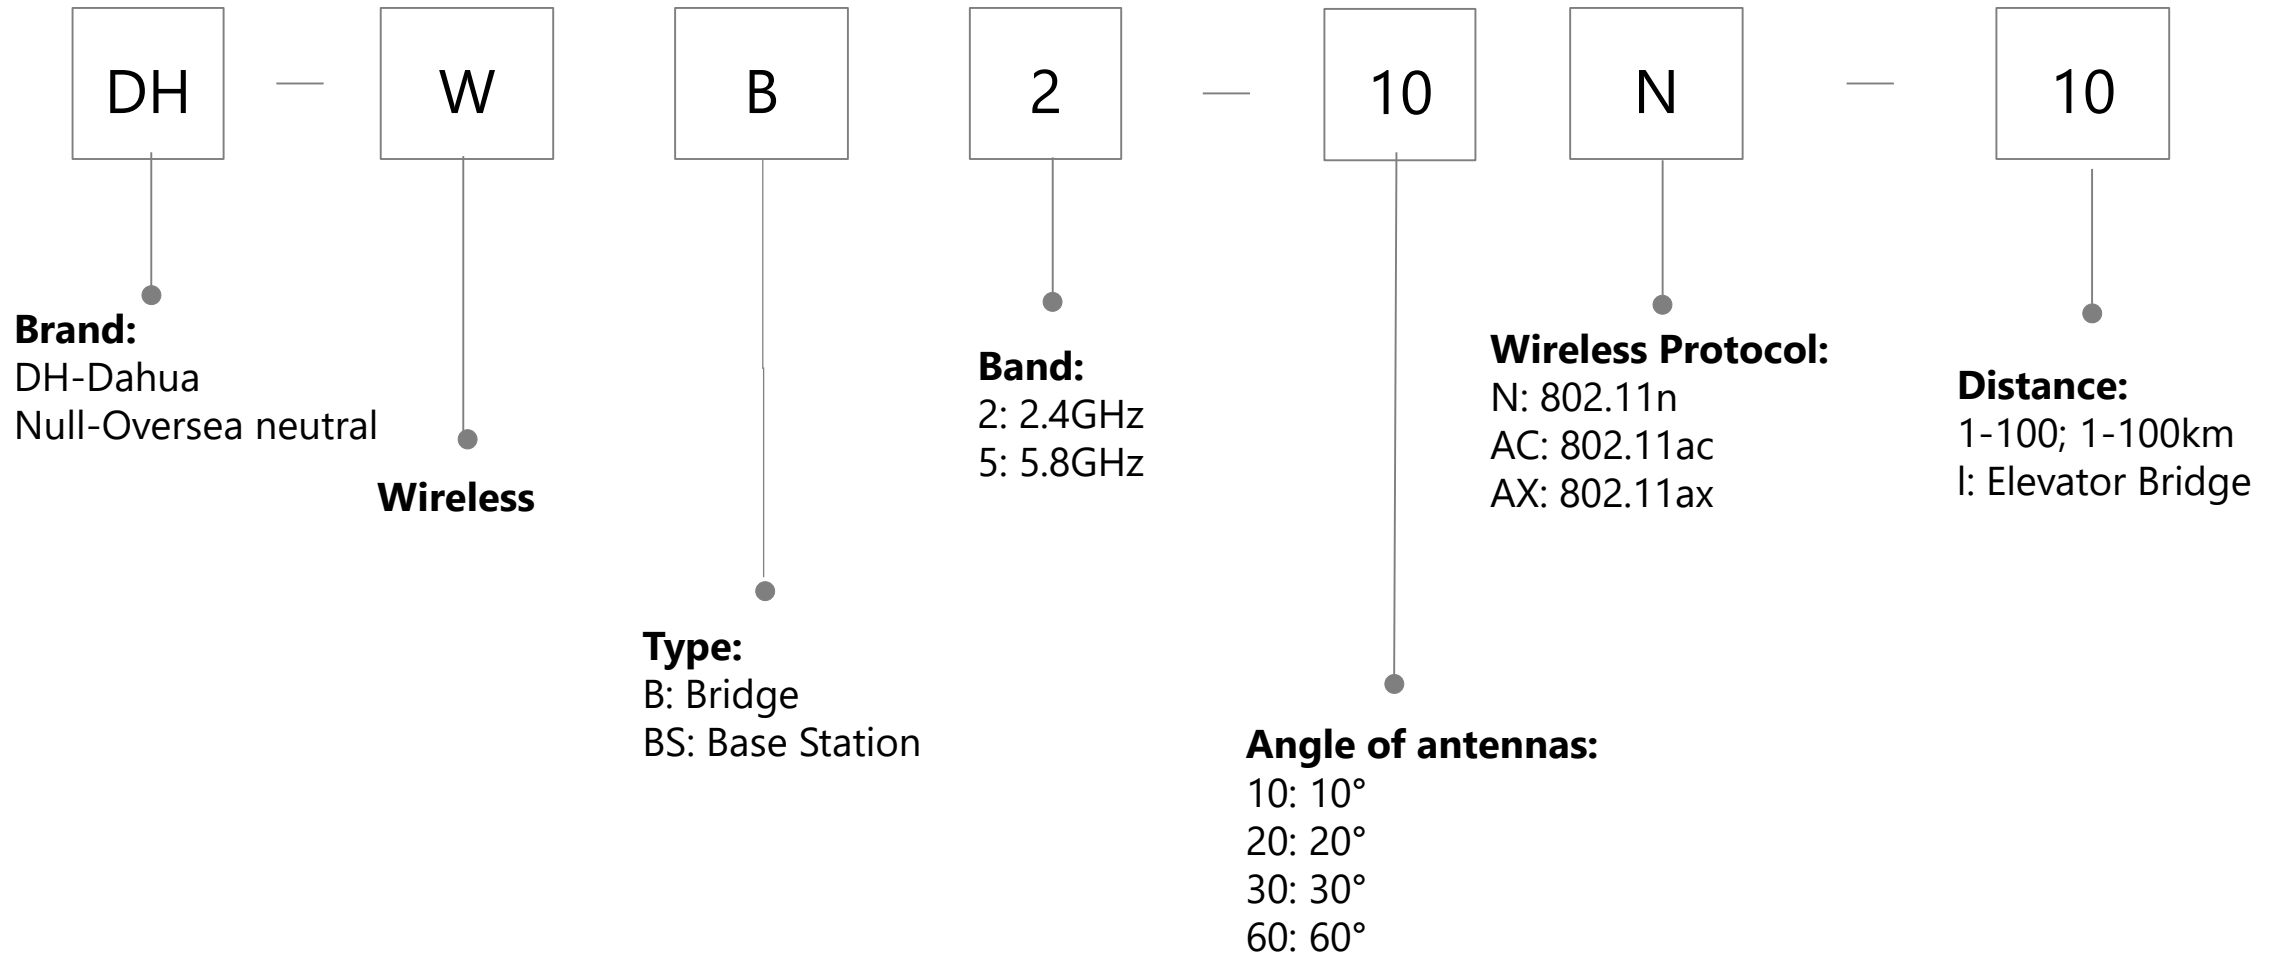

3: Layer 2 unmanaged
4: Layer 2 managed
5: Layer 2+ managed
6: Layer 3 managed
7: Core Switch
8: Core Switch

Uplink Fiber Port Number:

0: 0 fiber port
1: 1 fiber port
4: 4 fiber ports
8: 8 fiber ports
9: 16 fiber ports

Total Port Number :

01-99
Combo port is
calculated as one port

Number of access ports:

01-99

Access Port Property

ET=RJ45/100M
GT=RJ45/1000M
GF=Fiber/1000M
MGT=RJ45/2.5G, 5G
XF=Fiber/10G
QF=Fiber/40G
CF=Fiber/100G

For PoE Switch:

0-999 : For PoE
Output power

Switch(new, IT)

Wireless Router

Wireless Bridge

—Only for V-Radio series wireless bridge

Wireless Bridge(new)

AP

DH

Brand:

DH-Dahua
Null-Oversea neutral

EAP

Series:

AWA: AWA
EAP: EAP
WAP: WAP

6

Wi-Fi Generation: