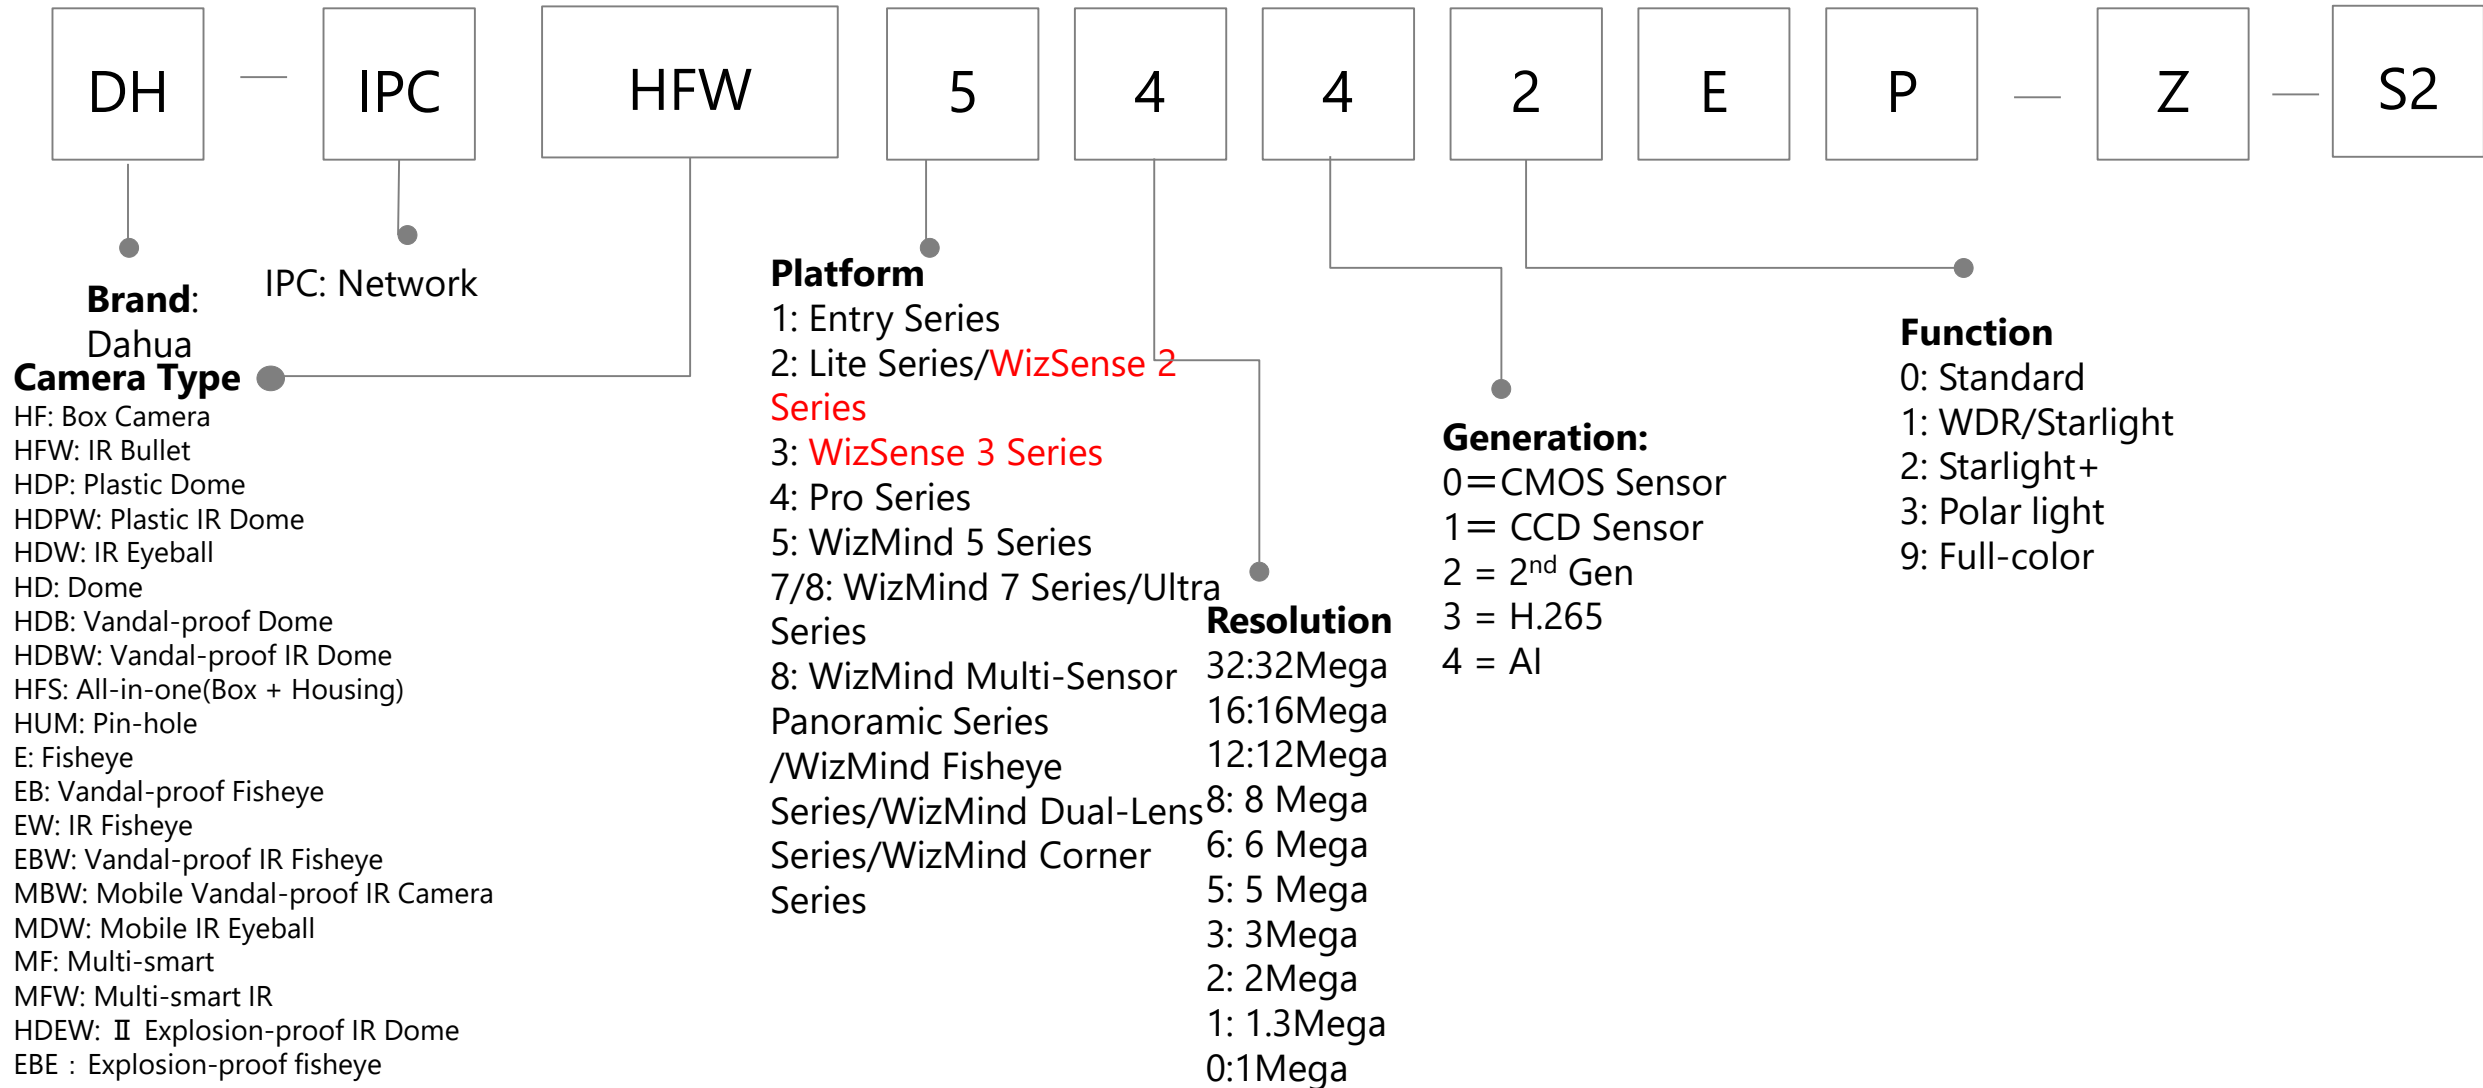

Video Format:

P: PAL
 N: NTSC

Feature:

-VF: Manual vari-focal
 -Z: Motorized vari-focal
 -H: With built-in heater
 -T: With SDI output
 -A: Built-in mic
 -DP: Dual-power
 (AC24V/DC12V)
 -POC: Power over coax
 -LED: White light
 -DIP: Dip switch
 -VP: Vandal proof
 -TH: Temperature & Humidity
 -IL : Smart Dual Light

-W: Wireless
 -IRE6: IR 60m
 -PIR: PIR Camera
 -L: White Light
 -S: Siren
 -LS: White Light & Siren
 -PV: TiOC Camera

HDCVI Cooper Series (Camera & Recorder)

Mobile DVR/NVR

Mobile HDCVI Camera

Mobile IPC

Mobile Active Safety Camera (1/2)

Mobile Active Safety Camera (2/2)

Network Camera(1/2)

Network Camera(2/2)

Appearance

- B: Single IR LEDs IR Bullet
- C: IR Bullet/Mini Dome
- D: Double IR LEDs IR Bullet
- E: IR-Bullet / Dome / Single IR LEDs Plastic Eyeball
- EM: Single IR LEDs Metal Eyeball
- F: Dome / Box Camera / Four IR LEDs IR Bullet
- G: Indoor Dome
- H: VF Bullet(with junction box) / Dome(with junction box) / Eyeball
- K: IR Bullet
- M: S-model Metal Eyeball/ Long IR Bullet
- R: Metal Vandal-proof IR Dome / Metal Bullet/Metal Eyeball
- R1: R1 Dome
- S: Plastic IR Eyeball / Mini IR Bullet
- S1: S1 IR Eyeball
- T: IR Bullet / IR Eyeball
- T1: T1 IR Bullet
- TM: Metal IR Eyeball
- X: Dual-Lens Camera
- DS1 : Non-PoE S1 Bullet
- DV : Non-PoE Eyeball
- DG : Non-PoE G Bullet
- DF : Non-PoE F Bullet
- DK1: Non-PoE K1 Bullet**

Positioning:
LN: Analog TV

LD: Digital TV

SA: Smart TV
with Android

SN: Smart TV
with Linux

100: <1080P
200: 1080P
400: 4K

LCD Video Wall

DHI

Brand:
Overseas
Dahua