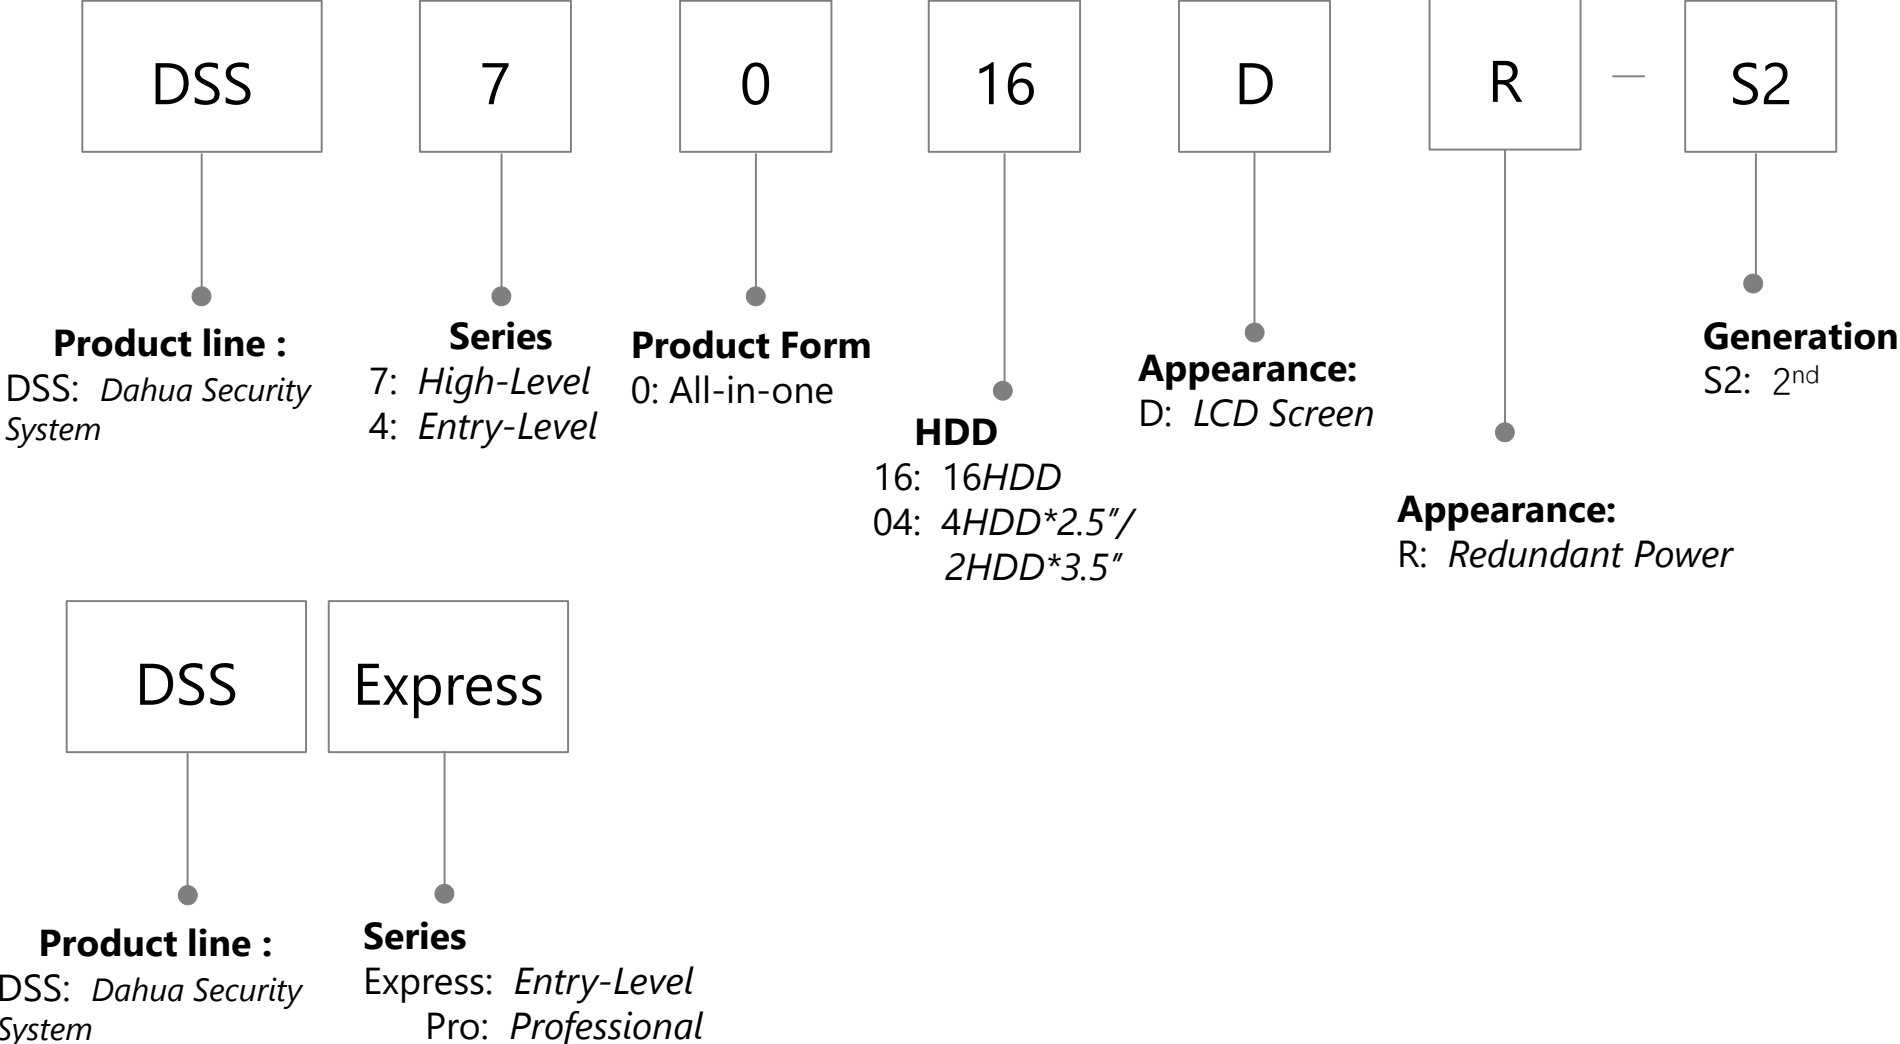

Baggage & Parcel Screening

EAS Labels & Tags

EAS antenna

DSS Baseline

White board

Naming rules for external models of smart blackboard/education IFPD/conference IFPD

	Required	Required	Required	Required	Required	Required	Required	Required	Required	Required	Required	Required
Field number	①	②	③	④	⑤	⑥	⑦	⑧	⑨	⑩	⑪	
Identification	Company Identification	Product Line Identification	Sales Type	Product form	Dimension identification	Market positioning	Camera	Series identification 2	Series identification 3	Touch mode	Series identification	
Example	DH	- L	C	H	86	- S	T	4	4	0	- U	
Description	DH=Dahua Brand DHI=Overseas Dahua Brand N=Domestic neutral Lack=overseas neutral	L=Interactive LCD Display	C: Channel Type P: Project type	H: Horizontal screen V: Vertical screen	55=55 inches 65=65 inches 75=75 inches 85=85 inches 86=86 inches 98=98 inches	S=education IFPD H=Smart blackboard M=conference IFPD	T: Lack of camera C: with camera	4=4K 8=8K		0: Infrared 1: Full capacitive touch screen 2: Frame capacitive touch screen	U: Ultimate P: Professional C: Classic B: Basic	
Example	DH-LCH86-ST400-U											