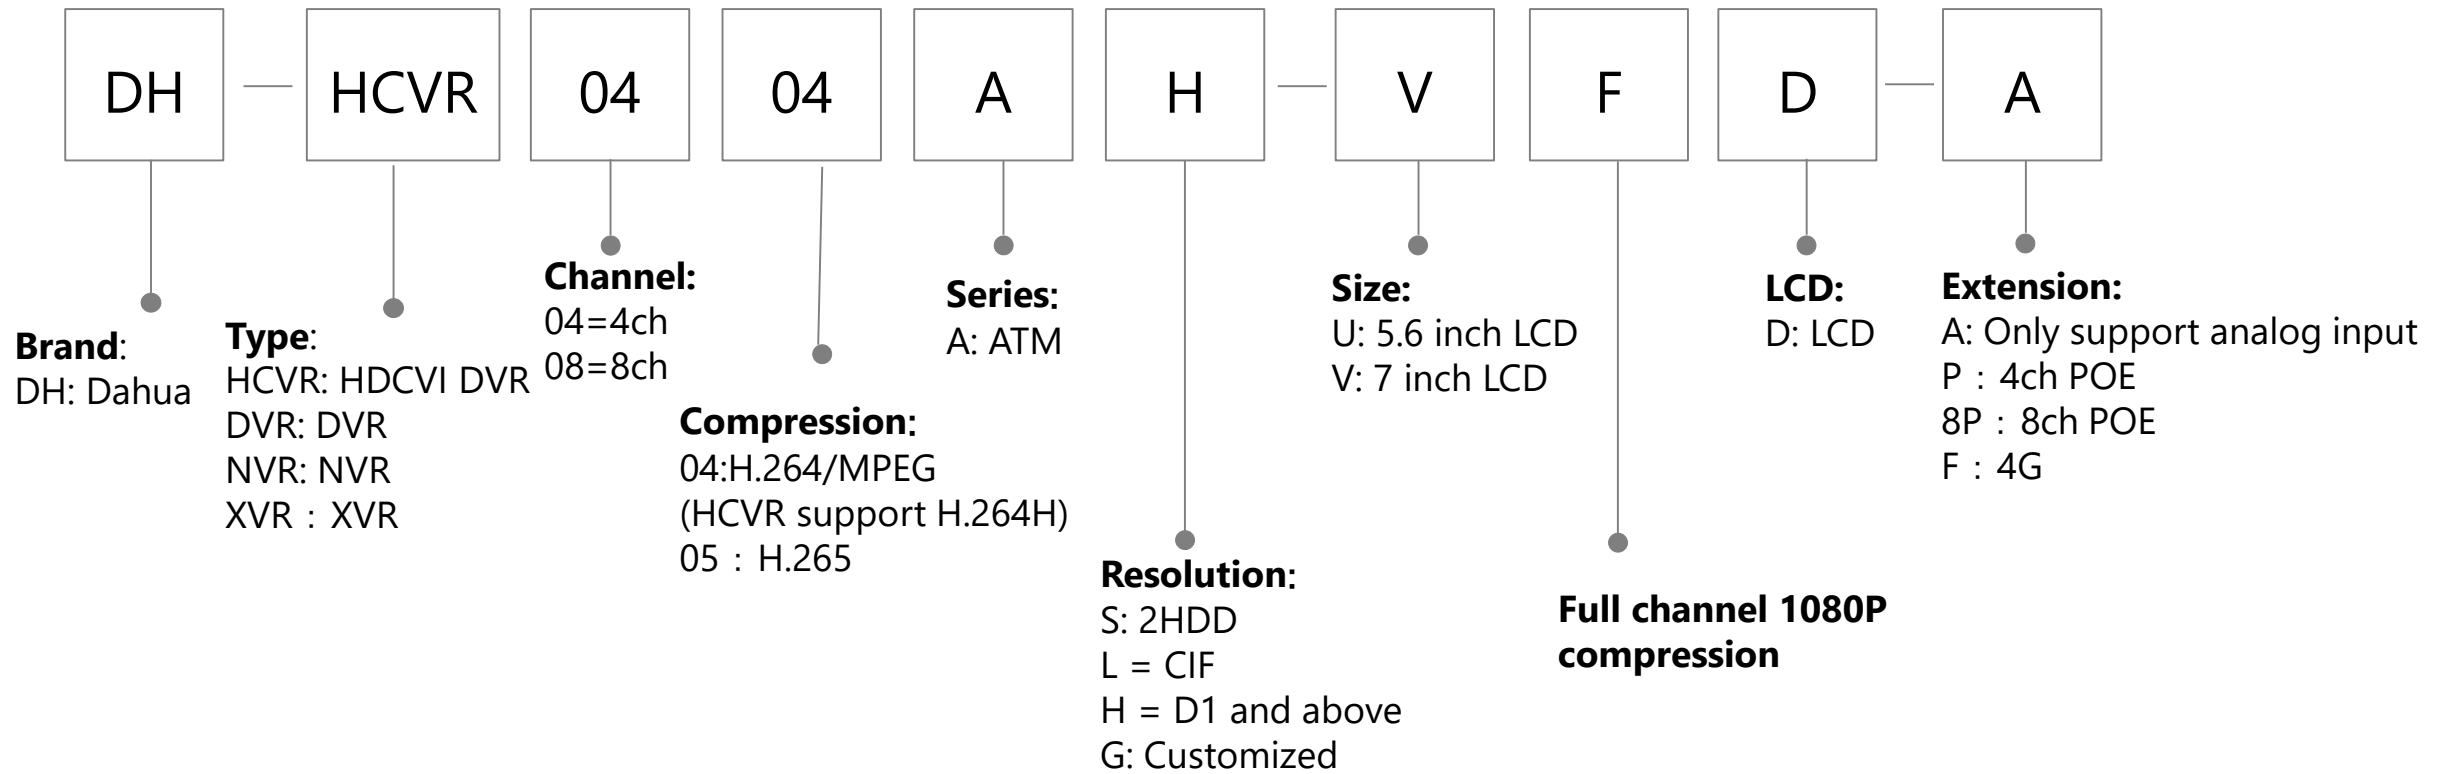

ATM DVR/NVR