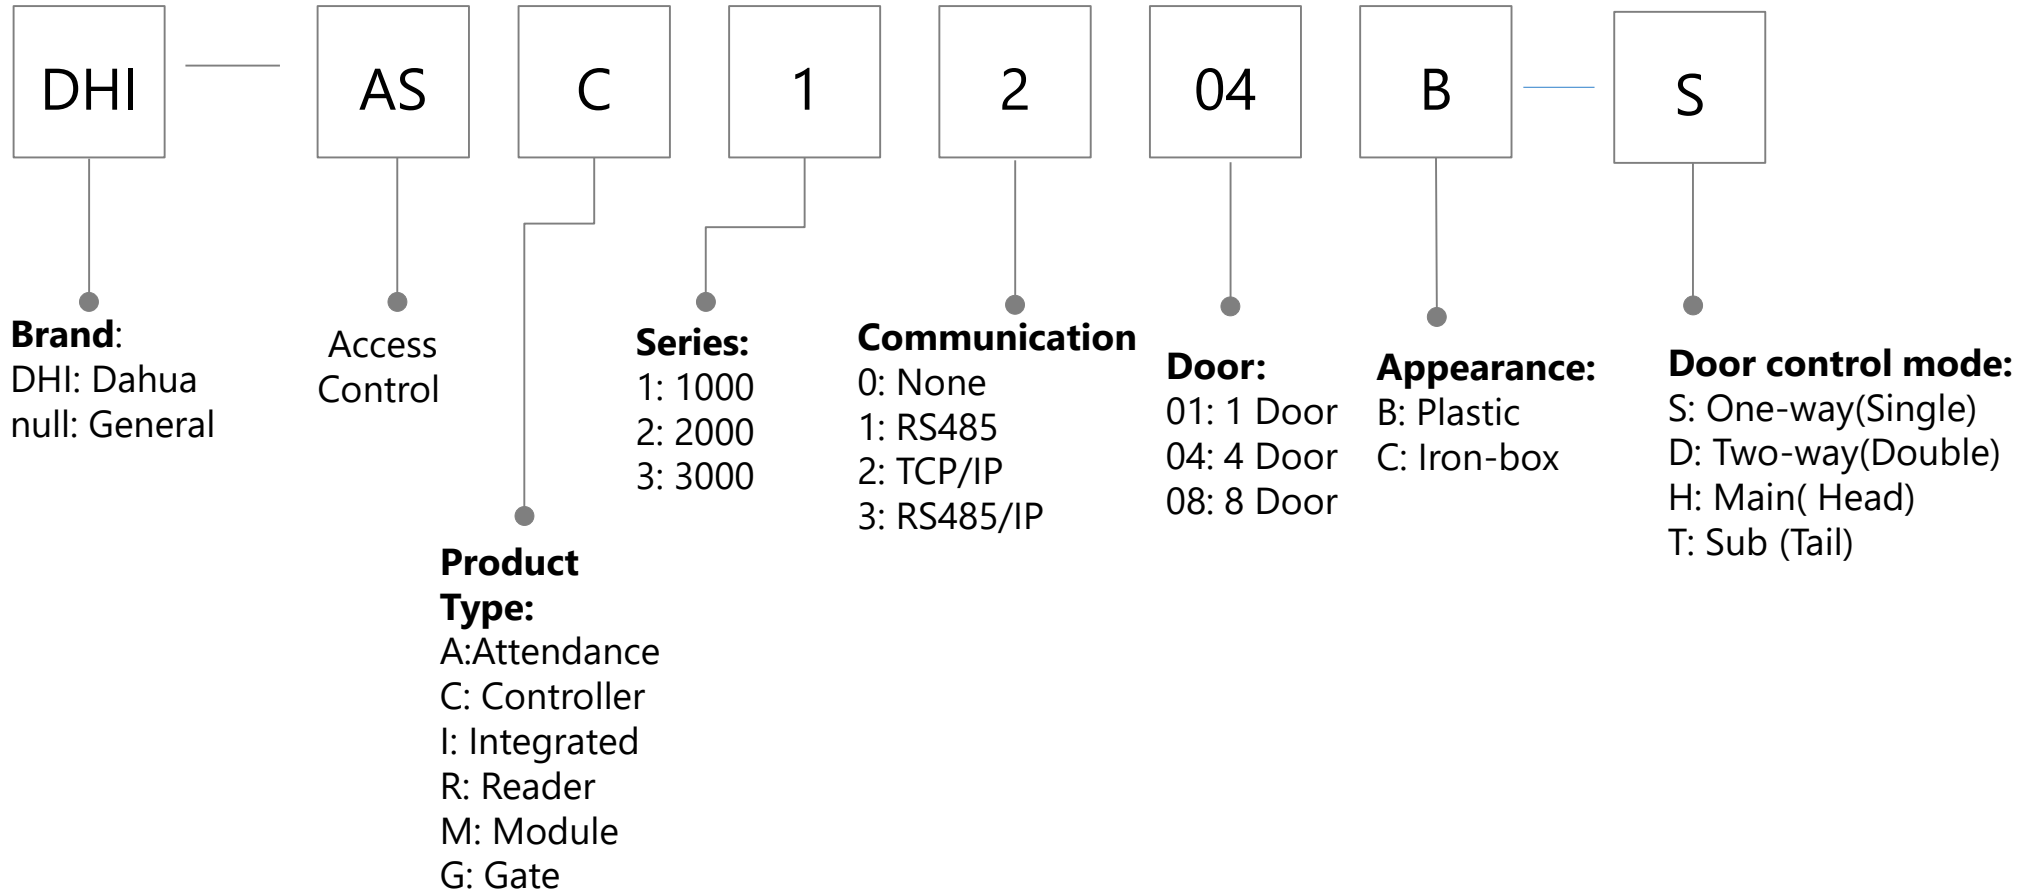

Access Control (Controller)