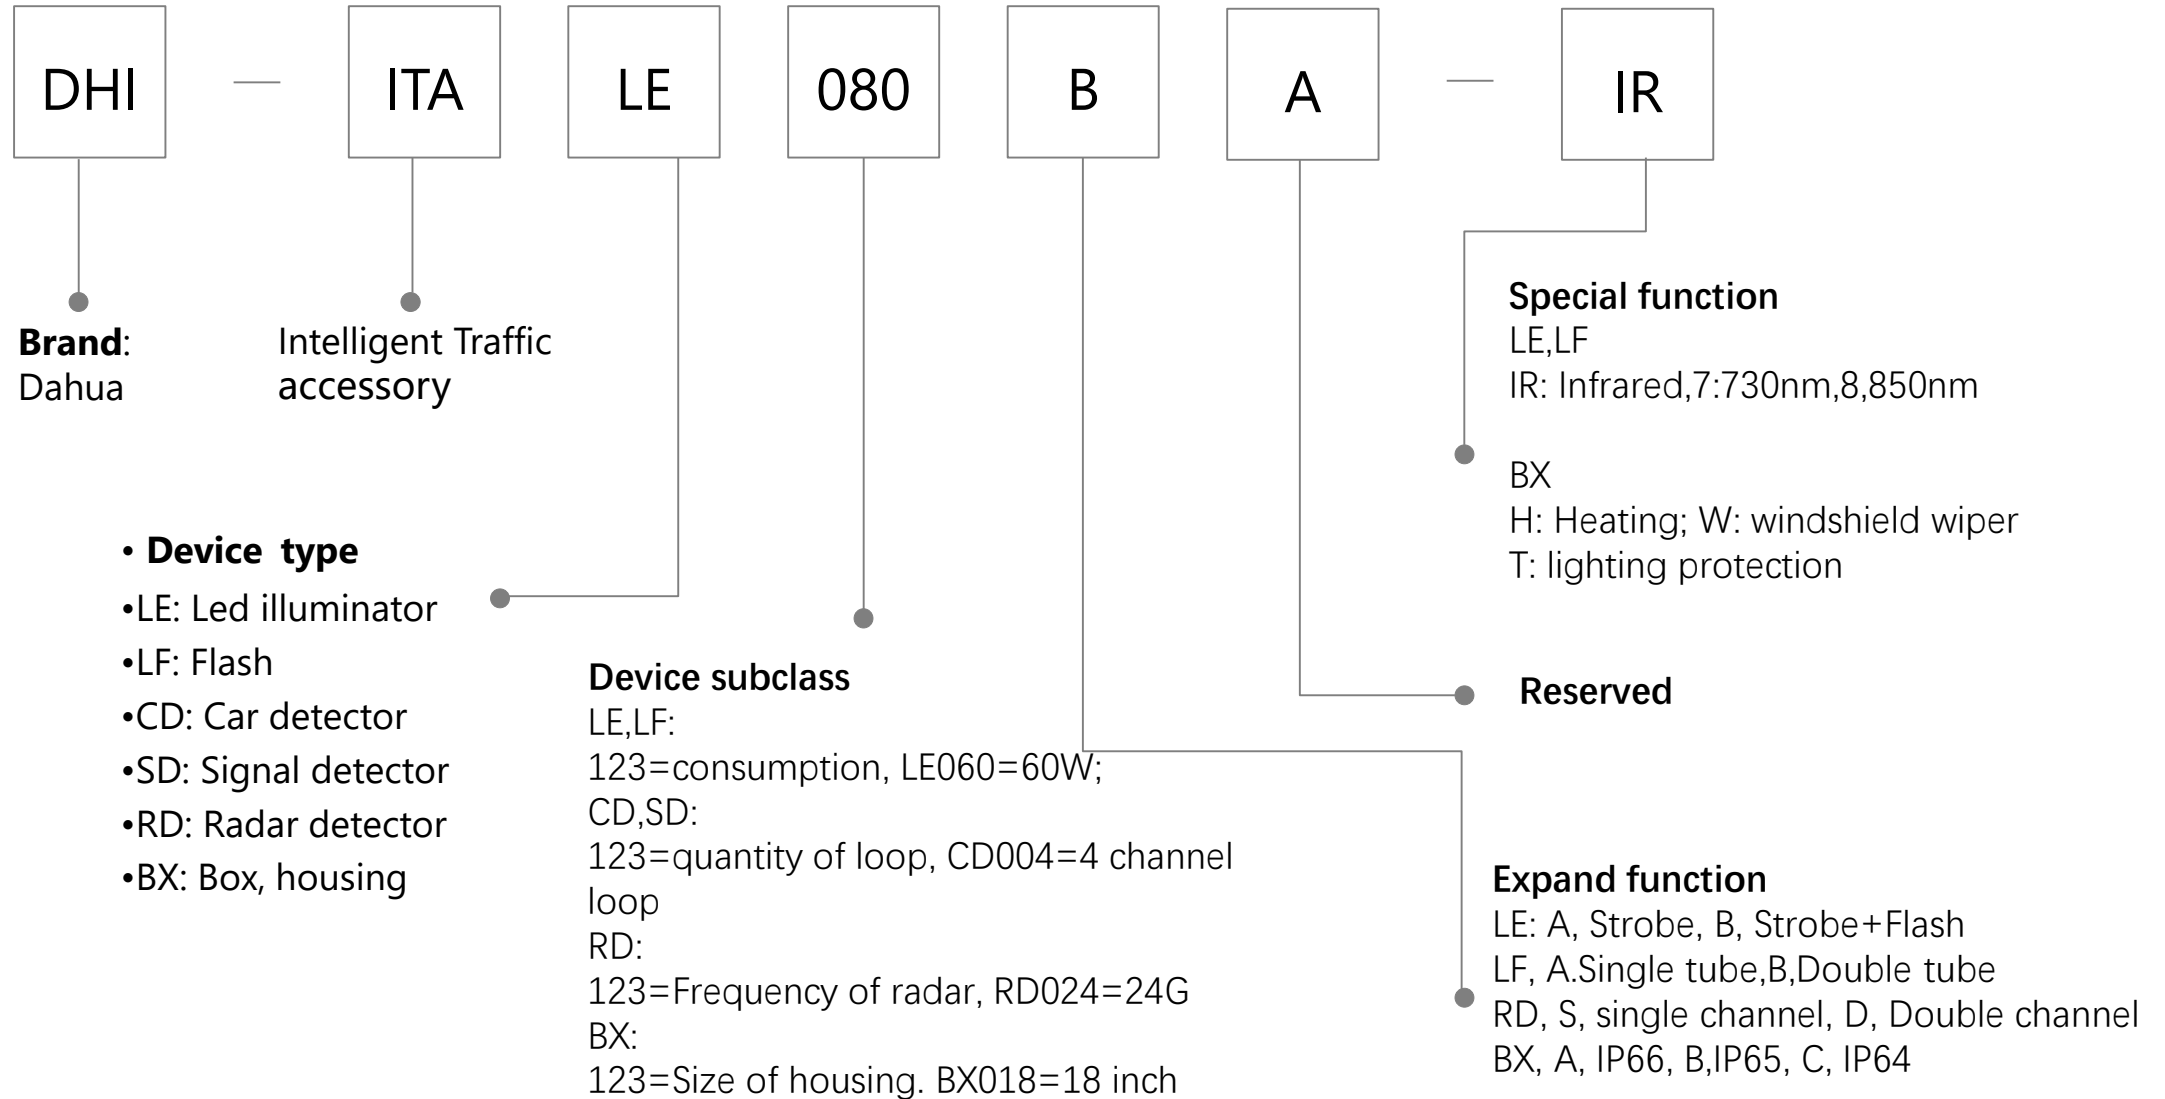

Accessory

E-Whiteboard
Display

SMA: Sharing Cable
PC: Detachable PC
ST: Removable pedestal

null: 缺省
CPU: I3 / I5 / I7

Reserve
A~Z

Reserve
0~9

H: overseas

LED Display

Decoder

Video wall controller

Video wall controller

KVM

Public Lens (new)

Audio

Alarm (Controller)

Alarm (Keypad)

Alarm (Module)

Access Control (Integrated)

Access Control (Controller)

Access Control(Reader)

Access Control(Module)

Access Control (Attendance)

Access Control (Turnstile)

ITS-Traffic Camera

ITS-Traffic Accessory

ITS-Traffic Signal Controller

ITS-Traffic Controller-Board

ITS-Traffic light

ITS-Speed Measuring System

IVS

Dash Camera

Metal Detector