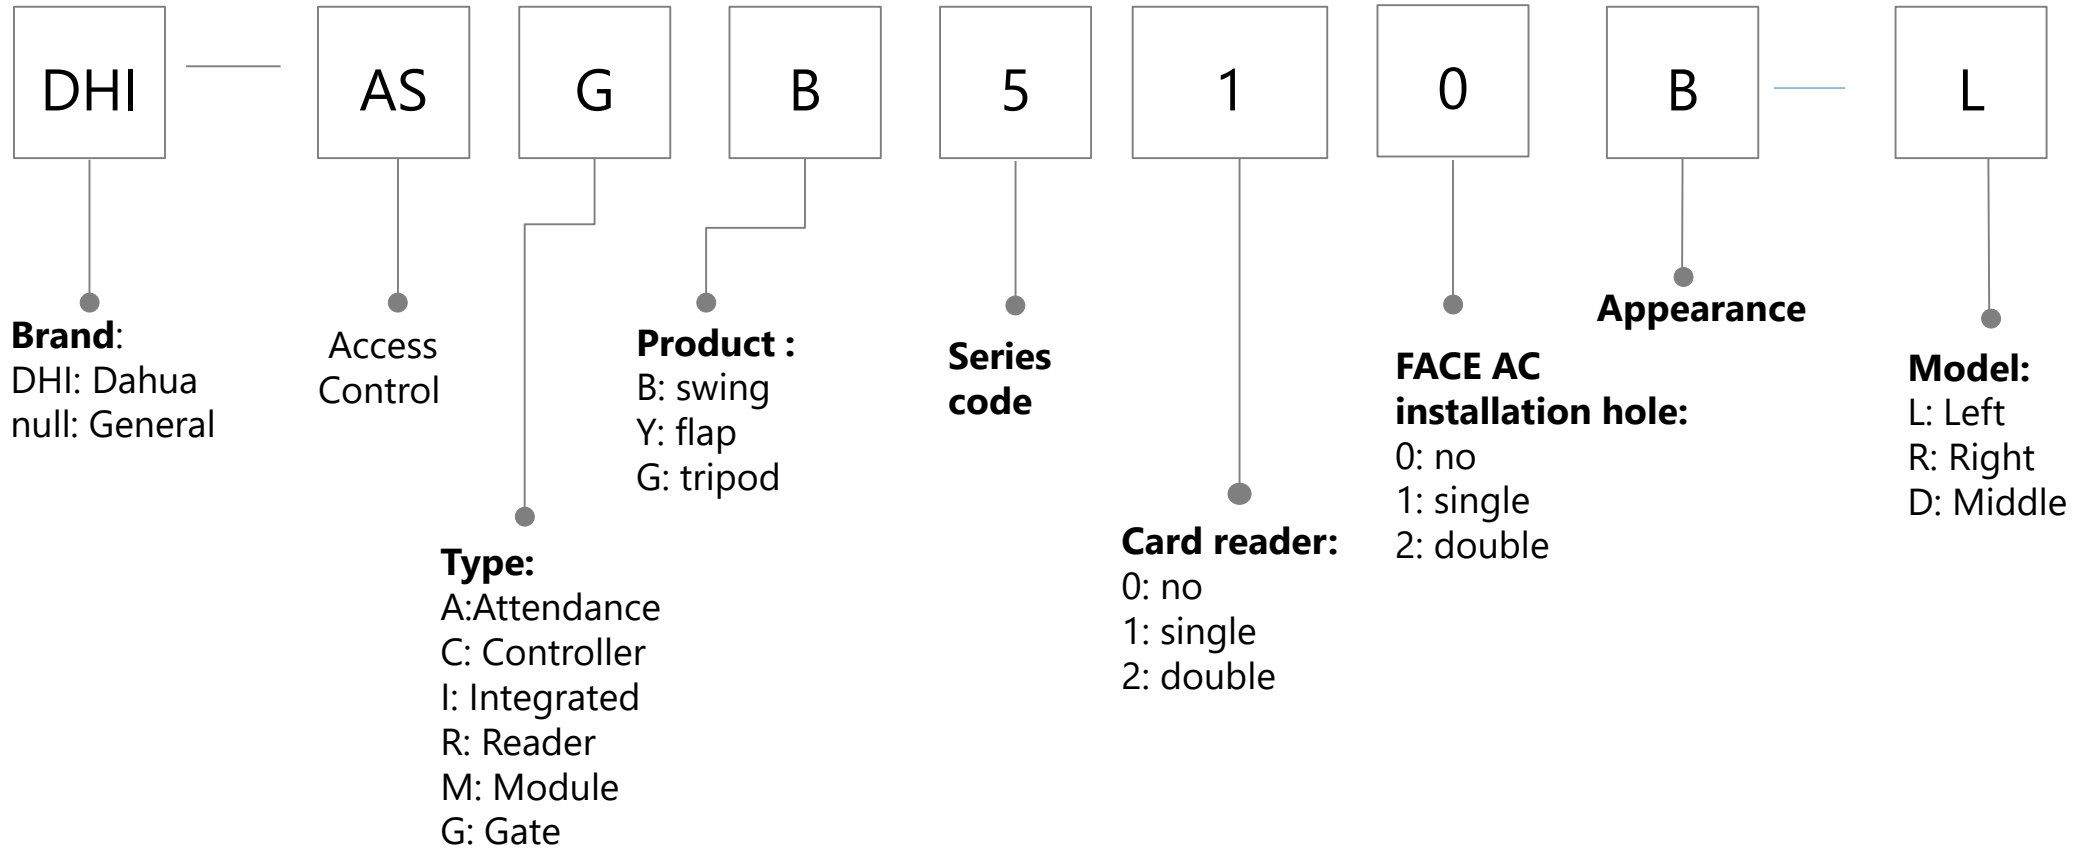

Decoder

Video wall controller

Video wall controller

KVM

Public Lens (new)

Audio

Alarm (Controller)

Alarm (Keypad)

Alarm (Module)

Access Control (Integrated)

Access Control (Controller)

Access Control(Reader)

Access Control(Module)

Access Control (Attendance)

Access Control (Turnstile)

ITS-Traffic Camera