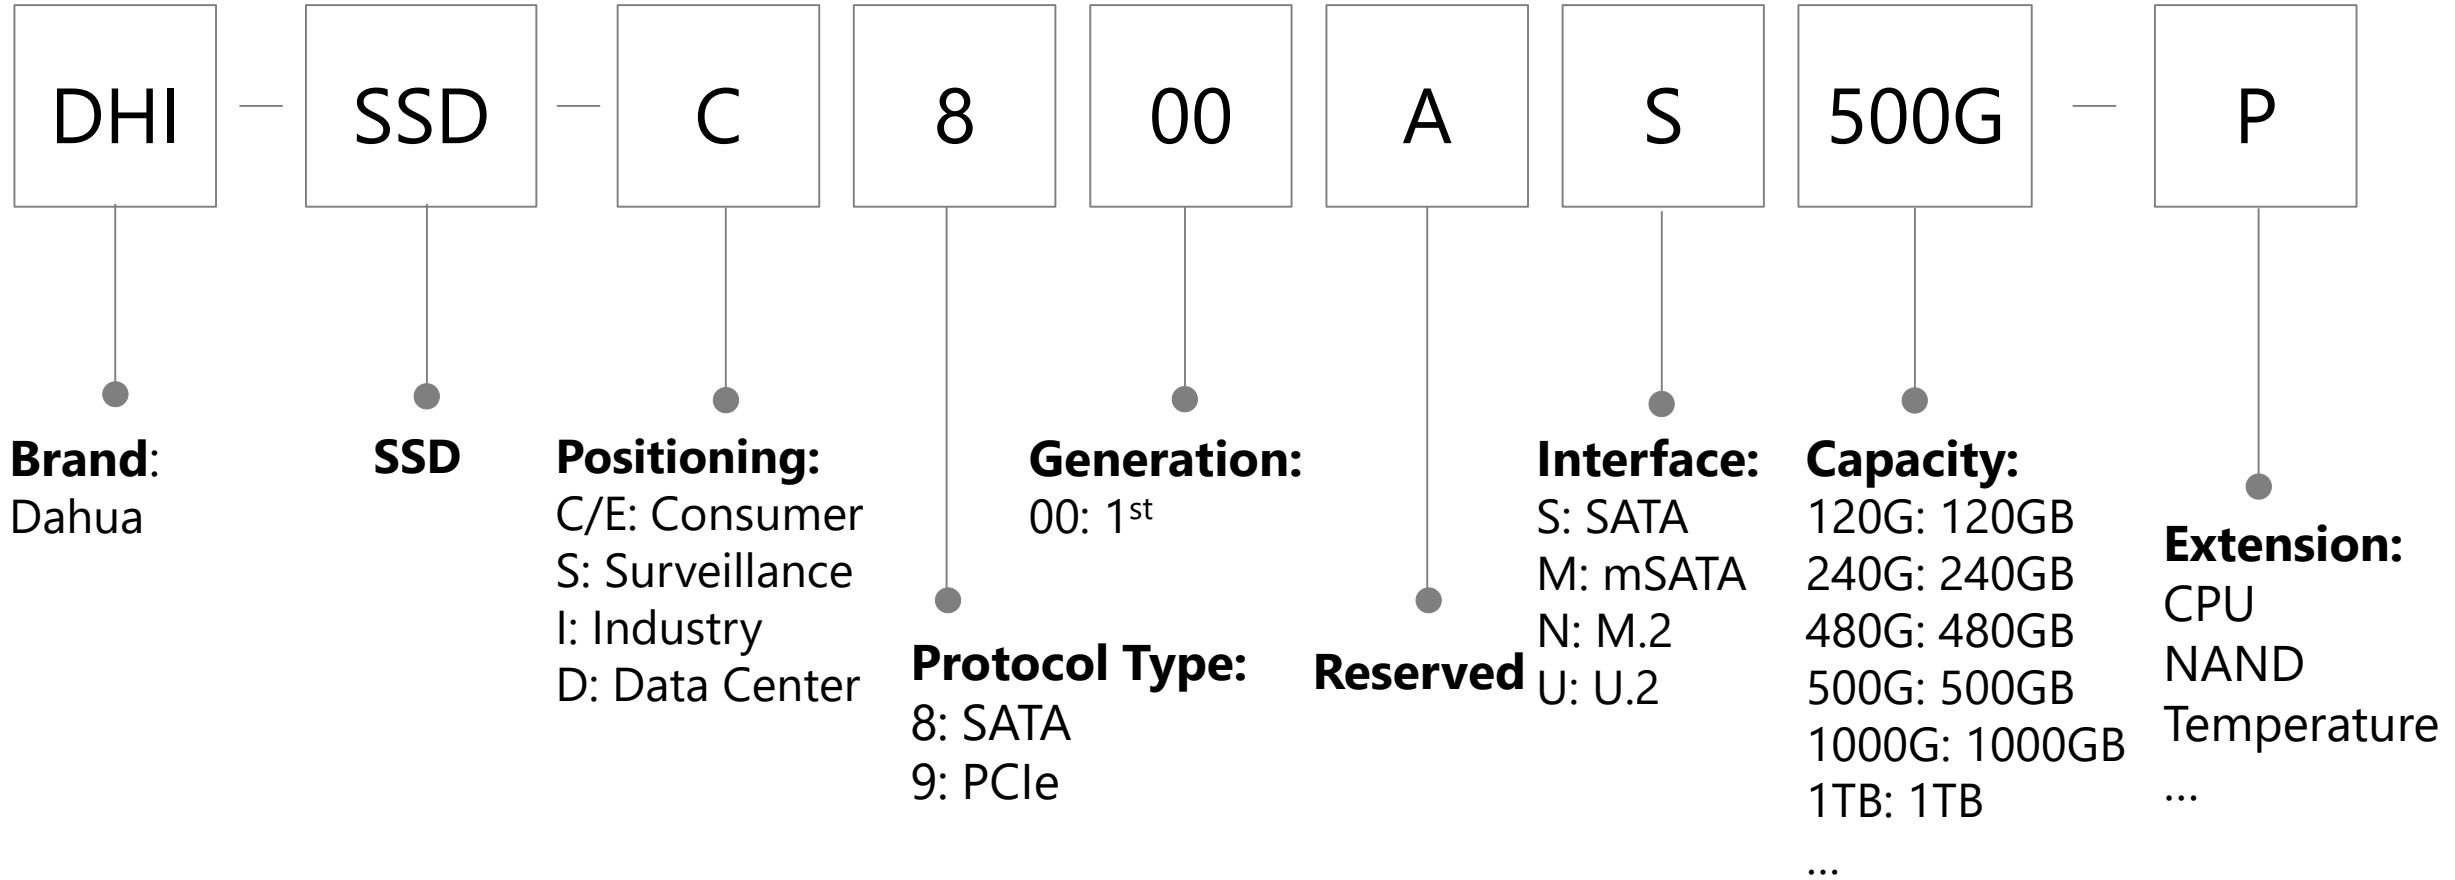

MPT

Brand:
Dahua

MPT Type:
1: Non-network
2: Body Camera
3: Portable Mobile
Terminal

Generation:
1: 1st
2: 2nd
...

Shell:
0:
1:
...

Extension:
S: Super version, larger internal storage
SA: Standalone, don't support 4G network

Brand:
Dahua

**Data
Collection
Station**

Generation: Reserved:

MPT

SSD

Memory Card

USB Flash Drivers

PSSD & eHDD