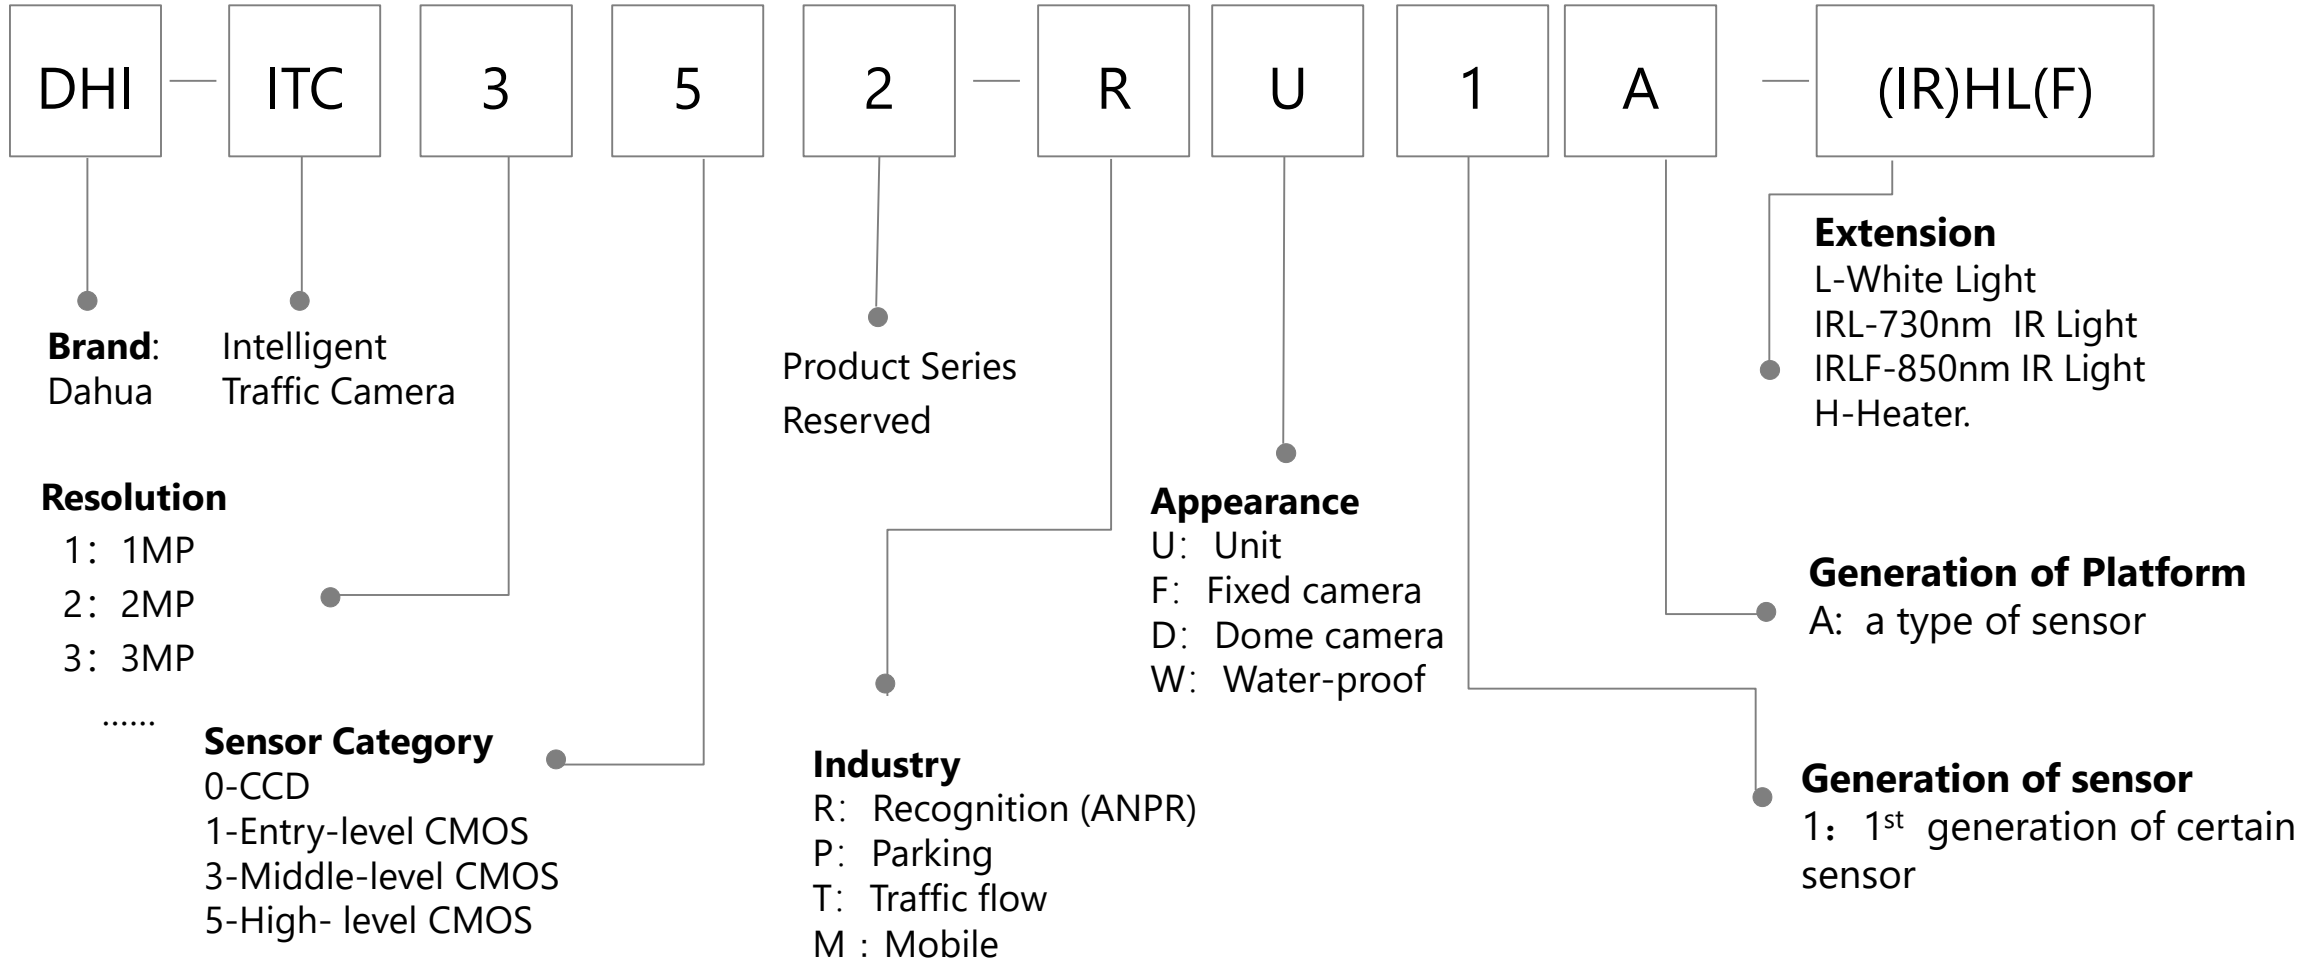

Decoder

Video wall controller

Video wall controller

KVM

Public Lens (new)

Audio

Alarm (Controller)

Alarm (Keypad)

Alarm (Module)

Access Control (Integrated)

Access Control (Controller)

Access Control(Reader)

Access Control(Module)

Access Control (Attendance)

Access Control (Turnstile)

ITS-Traffic Camera

ITS-Traffic Accessory

ITS-Traffic Signal Controller

ITS-Traffic Controller-Board

ITS-Traffic light

ITS-Speed Measuring System

IVS

Dash Camera

Metal Detector

Baggage & Parcel Screening

EAS Labels & Tags

EAS antenna

DSS Baseline

White board

Naming rules for external models of smart blackboard/education IFPD/conference IFPD

	Required	Required	Required	Required	Required	Required	Required	Required	Required	Required	Required	Required
Field number	①	②	③	④	⑤	⑥	⑦	⑧	⑨	⑩	⑪	
Identification	Company Identification	Product Line Identification	Sales Type	Product form	Dimension identification	Market positioning	Camera	Series identification 2	Series identification 3	Touch mode	Series identification	
Example	DH	- L	C	H	86	- S	T	4	4	0	- U	
Description	DH=Dahua Brand DHI=Overseas Dahua Brand N=Domestic neutral Lack=overseas neutral	L=Interactive LCD Display	C: Channel Type P: Project type	H: Horizontal screen V: Vertical screen	55=55 inches 65=65 inches 75=75 inches 85=85 inches 86=86 inches 98=98 inches	S=education IFPD H=Smart blackboard M=conference IFPD	T: Lack of camera C: with camera	4=4K 8=8K		0: Infrared 1: Full capacitive touch screen 2: Frame capacitive touch screen	U: Ultimate P: Professional C: Classic B: Basic	
Example	DH-LCH86-ST400-U											