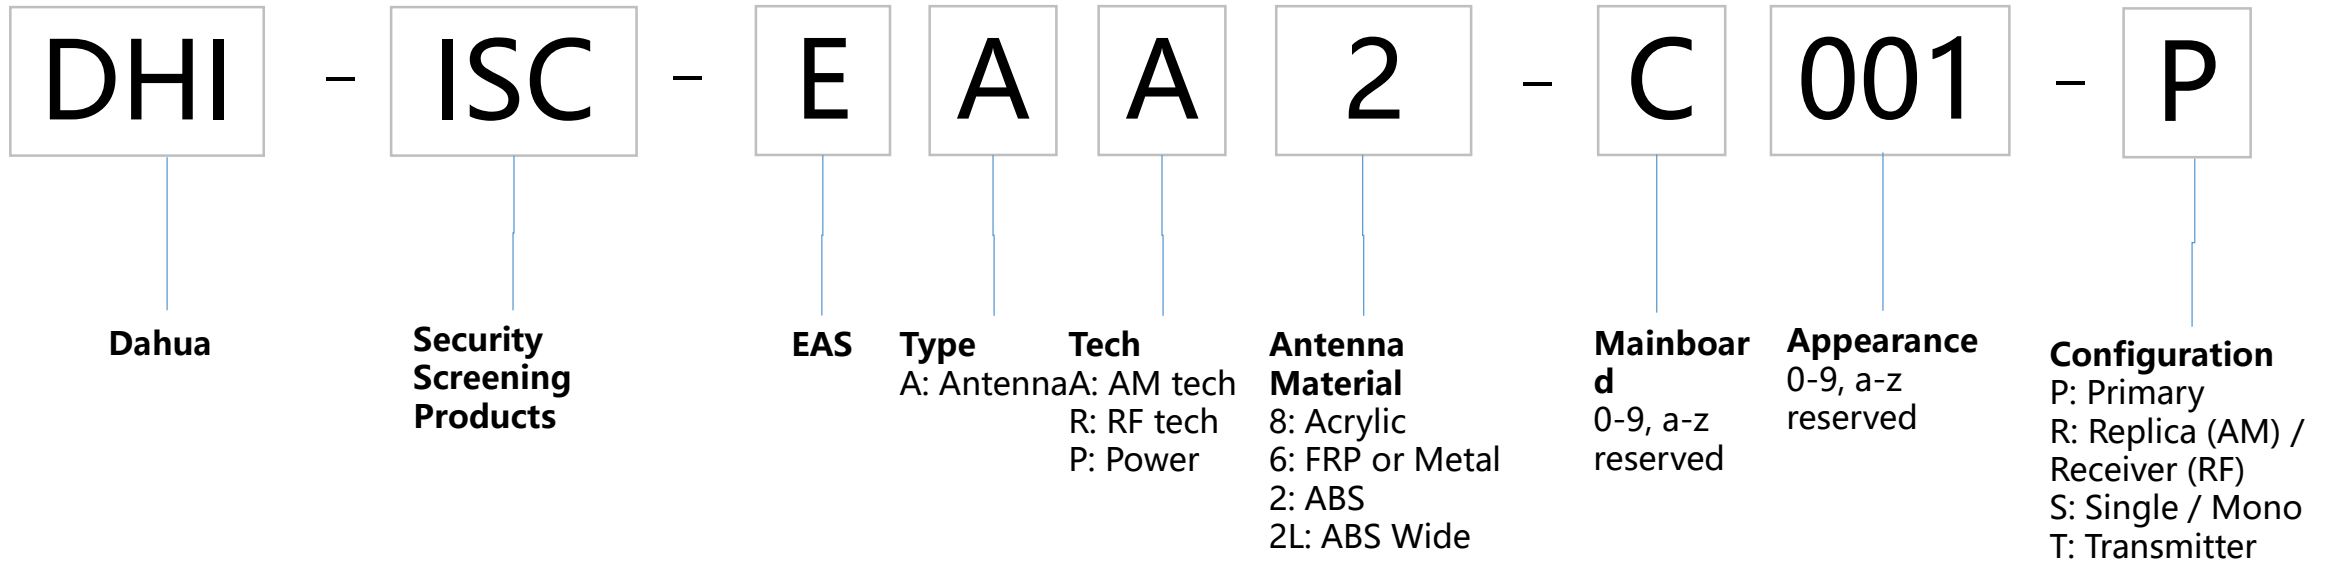

Baggage & Parcel Screening

EAS Labels & Tags

EAS antenna

DSS Baseline

White board

Naming rules for external models of smart blackboard/education IFPD/conference IFPD

	Required	Required	Required	Required	Required	Required	Required	Required	Required	Required	Required	Required
Field number	①	②	③	④	⑤	⑥	⑦	⑧	⑨	⑩	⑪	
Identification	Company Identification	Product Line Identification	Sales Type	Product form	Dimension identification	Market positioning	Camera	Series identification 2	Series identification 3	Touch mode	Series identification	
Example	DH	- L	C	H	86	- S	T	4	4	0	- U	
Description	DH=Dahua Brand DHI=Overseas Dahua Brand N=Domestic neutral Lack=overseas neutral	L=Interactive LCD Display	C: Channel Type P: Project type	H: Horizontal screen V: Vertical screen	55=55 inches 65=65 inches 75=75 inches 85=85 inches 86=86 inches 98=98 inches	S=education IFPD H=Smart blackboard M=conference IFPD	T: Lack of camera C: with camera	4=4K 8=8K		0: Infrared 1: Full capacitive touch screen 2: Frame capacitive touch screen	U: Ultimate P: Professional C: Classic B: Basic	
Example	DH-LCH86-ST400-U											