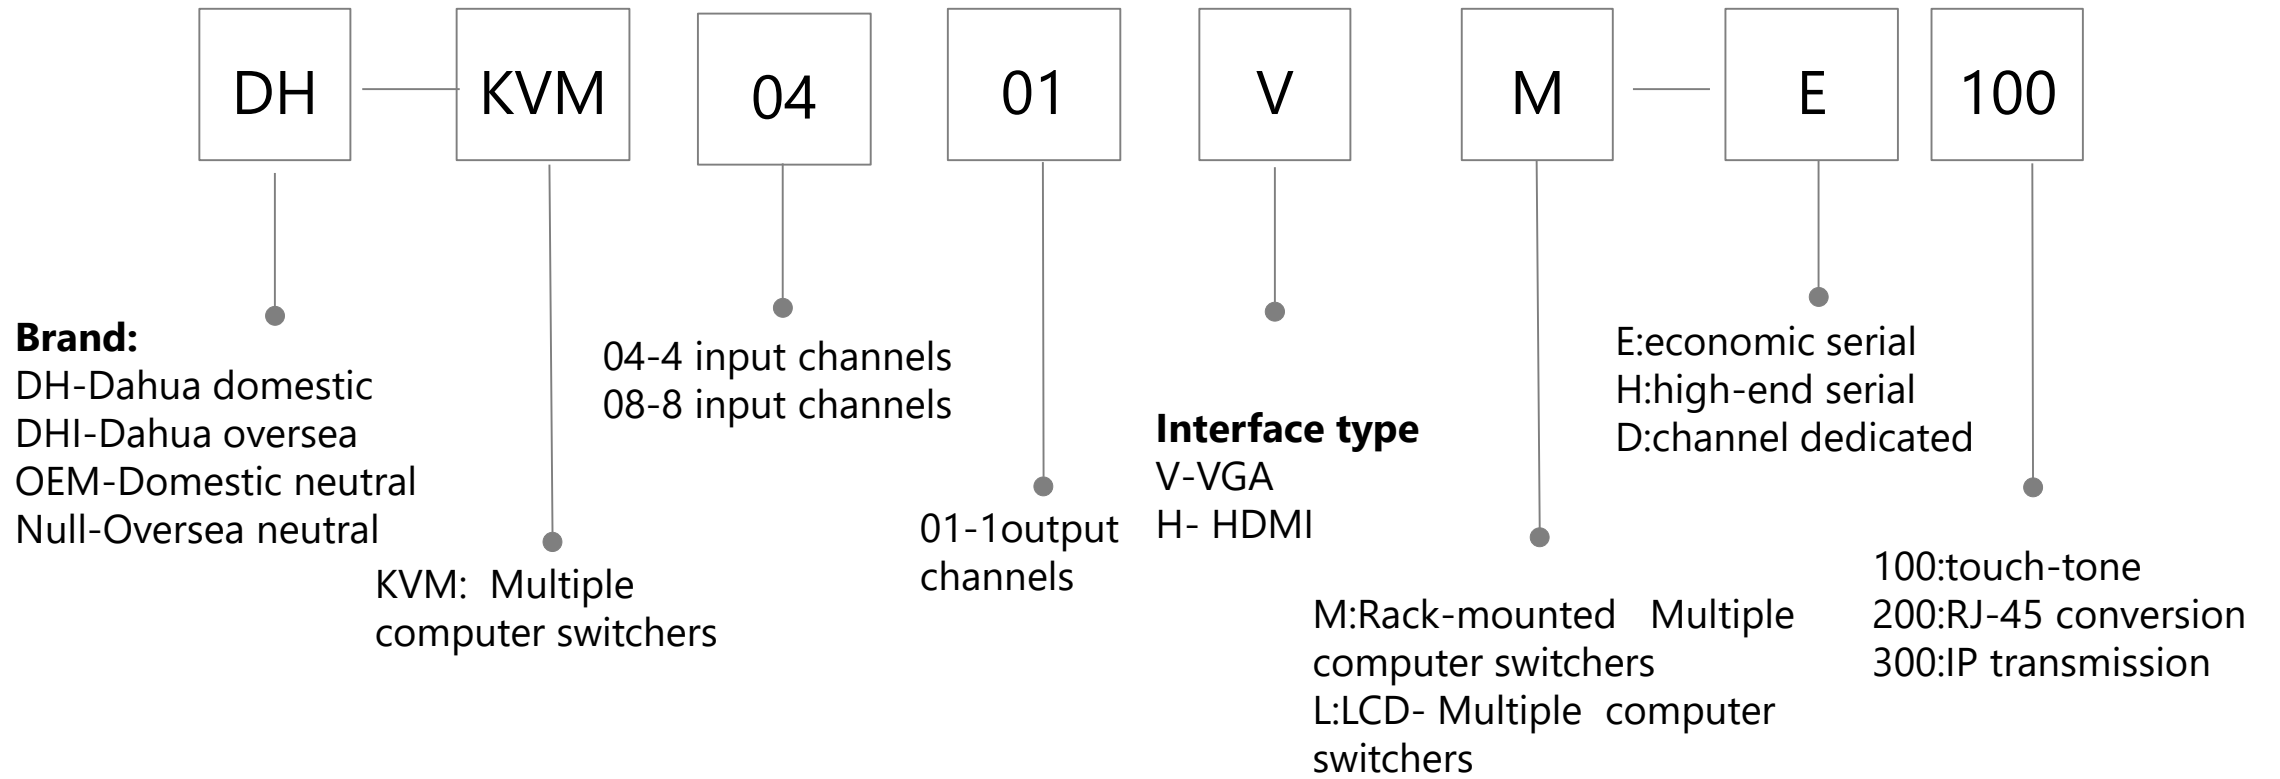

Accessory

E-Whiteboard
Display

SMA: Sharing Cable
PC: Detachable PC
ST: Removable pedestal

null: 缺省
CPU: I3 / I5 / I7

Reserve
A~Z

Reserve
0~9

H: overseas

LED Display

Decoder

Video wall controller

Video wall controller

KVM

Public Lens (new)

Audio

Alarm (Controller)

Alarm (Keypad)