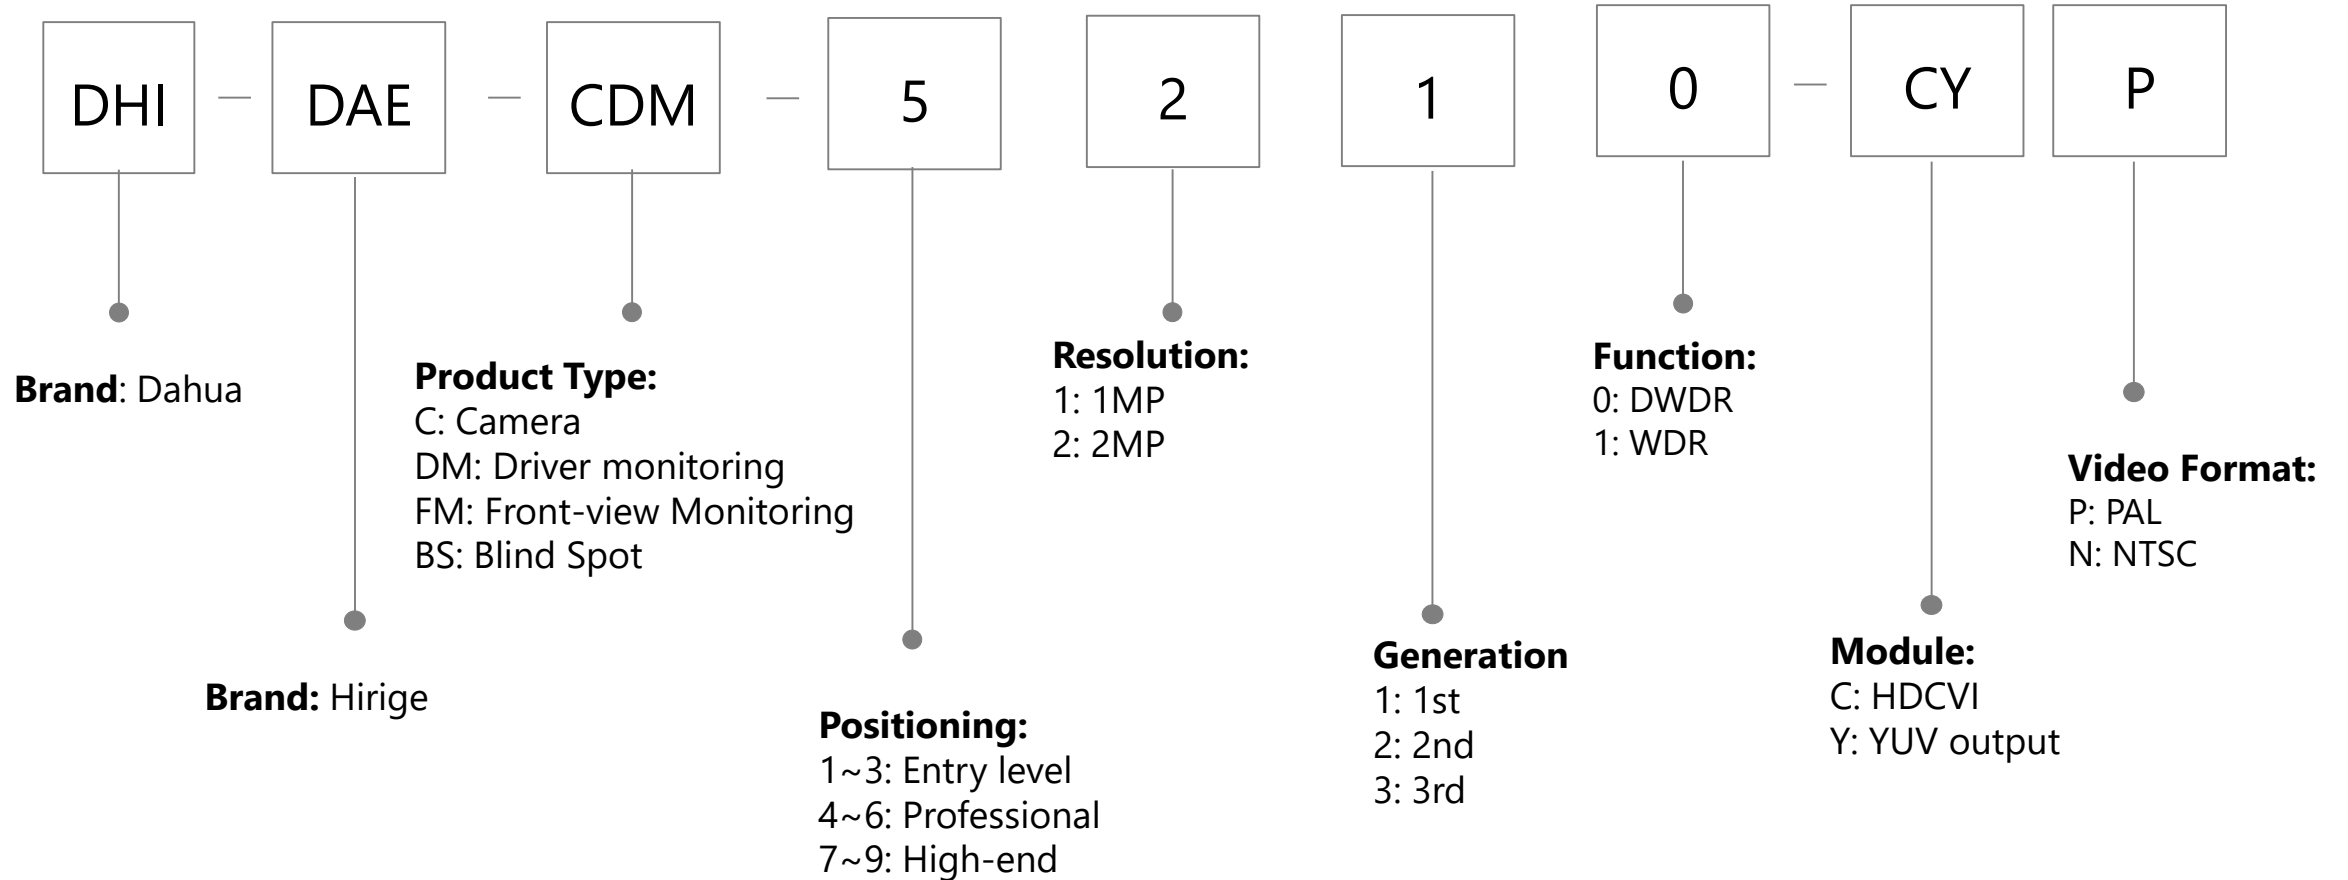

Video Format:

P: PAL
 N: NTSC

Feature:

-VF: Manual vari-focal
 -Z: Motorized vari-focal
 -H: With built-in heater
 -T: With SDI output
 -A: Built-in mic
 -DP: Dual-power
 (AC24V/DC12V)
 -POC: Power over coax
 -LED: White light
 -DIP: Dip switch
 -VP: Vandal proof
 -TH: Temperature & Humidity
 -IL : Smart Dual Light

-W: Wireless
 -IRE6: IR 60m
 -PIR: PIR Camera
 -L: White Light
 -S: Siren
 -LS: White Light & Siren
 -PV: TiOC Camera

HDCVI Cooper Series (Camera & Recorder)

Mobile DVR/NVR

Mobile HDCVI Camera

Mobile IPC

Mobile Active Safety Camera (1/2)

Mobile Active Safety Camera (2/2)

Network Camera(1/2)

Network Camera(2/2)

Appearance

- B: Single IR LEDs IR Bullet
- C: IR Bullet/Mini Dome
- D: Double IR LEDs IR Bullet
- E: IR-Bullet / Dome / Single IR LEDs Plastic Eyeball
- EM: Single IR LEDs Metal Eyeball
- F: Dome / Box Camera / Four IR LEDs IR Bullet
- G: Indoor Dome
- H: VF Bullet(with junction box) / Dome(with junction box) / Eyeball
- K: IR Bullet
- M: S-model Metal Eyeball/ Long IR Bullet
- R: Metal Vandal-proof IR Dome / Metal Bullet/Metal Eyeball
- R1: R1 Dome
- S: Plastic IR Eyeball / Mini IR Bullet
- S1: S1 IR Eyeball
- T: IR Bullet / IR Eyeball
- T1: T1 IR Bullet
- TM: Metal IR Eyeball
- X: Dual-Lens Camera
- DS1 : Non-PoE S1 Bullet
- DV : Non-PoE Eyeball
- DG : Non-PoE G Bullet
- DF : Non-PoE F Bullet
- DK1: Non-PoE K1 Bullet**

Positioning:
LN: Analog TV

LD: Digital TV

SA: Smart TV
with Android

SN: Smart TV
with Linux

100: <1080P
200: 1080P
400: 4K

LCD Video Wall

DHI

Brand:
Overseas
Dahua