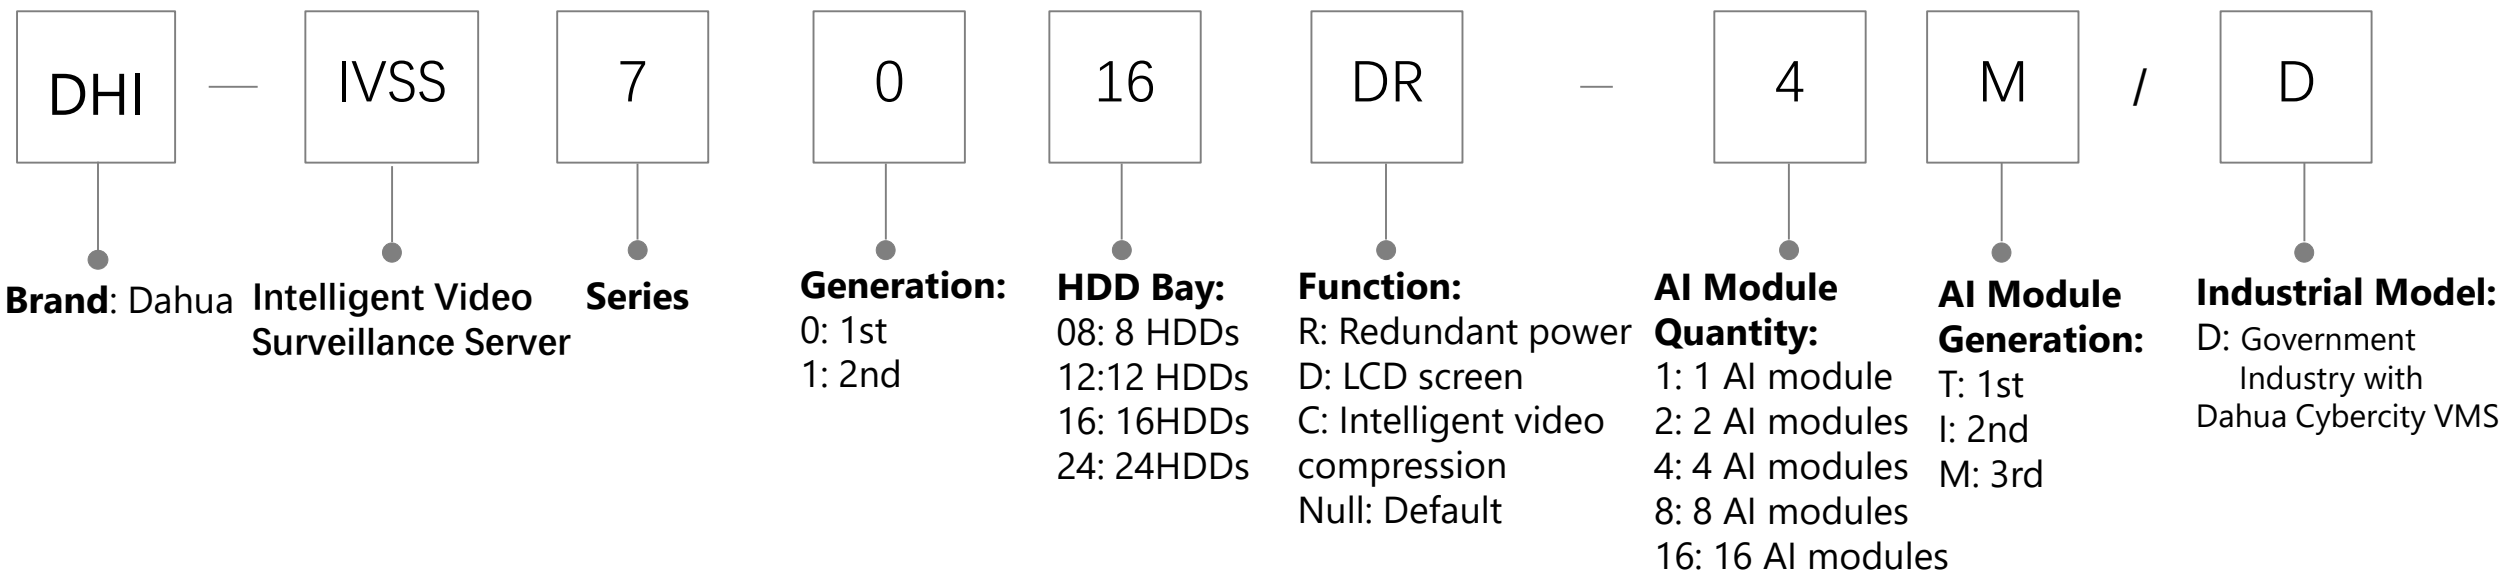

Video format

- P: PAL
- N: NTSC
- (Cancellation of P/N mark for external models of products released after 2021)

Common function:

- BV: Behaviors
- W: WIFI
- AW: Audio/Alarm/SD WIFI Camera
- E: E PoE
- M/M12: Mobile
- F: Fiber interface
- H: Heater
- A: Built-in MIC(only for Entry Series)
- A2: Dual Audio
- PT: pan &Tilt
- ATC: Anti-Corrosion
- S: SD card
- AS: Audio & Alarm & SD Card
- VF: Vari-focal
- SL: Stainless
- ST: SD Card & Built-in Mic & Speaker
- Z: Motorized lens
- Ix: IR numbers
- NI: Full color, non IR
- LED: White light illumination
- Z4/5/12: 4/5/12X zoom
- L1/L2/L3/L4/L5: Lens
- IRA: Bullet
- IRE6: IR Bullet
- MF: More Frame
- SFC: Separated Front Cover
- 4G: 4G
- SVAC: SVAC encoder
- NF: Optical port + Network port
- N2: dual Network port
- SDI: SDI Interface
- A2: Dual Audio
- WG: WiFi & GPS
- I:Car bayonet
- PC: People Counting
- FD: Face Detection
- FR: Face Recognition
- ME: Mobile dome
- UWB: Position
- WGS:
- DAQ: data collection
- U:USB
- DT: Subway
- HT: Aerospace
- JM: Encryption
- D2: Dual sensor
- IL: IR and LED
- P: Wide Angle
- SP: Solar Panel
- 3D: 3 Dimensional
- LI: Dual Light Fusion
- PV: Perimeter Vigilance
- VM12/HM12: Vertical /Horizontal Installation Mobile Camera
- 5G:5G
- VH : ANPR special model
- ATC: Anti-corrosion coating
- PD : Parking space status detection

S2 : Second generation
Sn : Nth generation

Network Camera(Dual-Channel Series)

Network Camera (Panoramic Series)

Network Camera (EZ-IP Series)

General NVR Naming Rule

AI NVR Naming Rule

IVSS

IVD