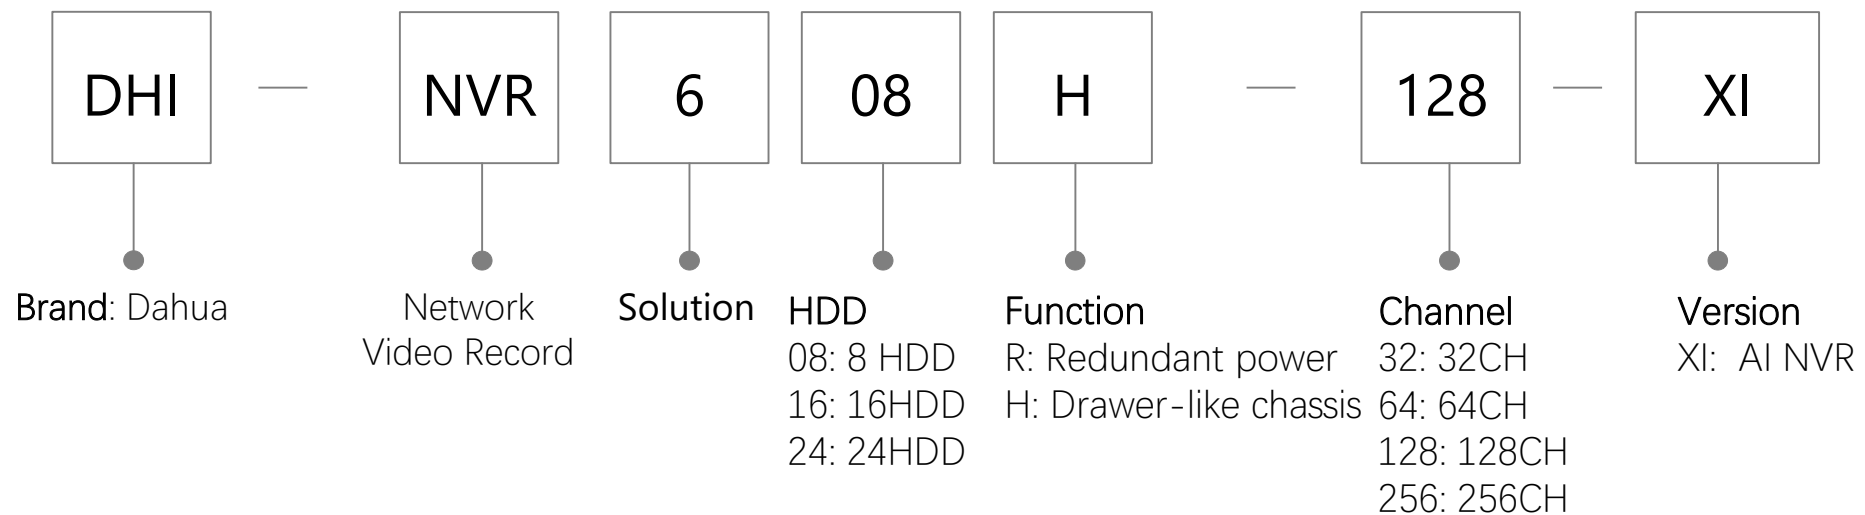

S2 : Second generation
Sn : Nth generation

Network Camera(Dual-Channel Series)

Network Camera (Panoramic Series)

Network Camera (EZ-IP Series)

General NVR Naming Rule

AI NVR Naming Rule

IVSS

IVD

EVS

EVS

7

Series:
5
7
8

1

Generation:
0: 1st
1: 2nd
2: 3rd

24

HDD Bay:
16: 16HDDs
24: 24HDDs
36: 36HDDs
48: 48HDDs
85: 85HDDs