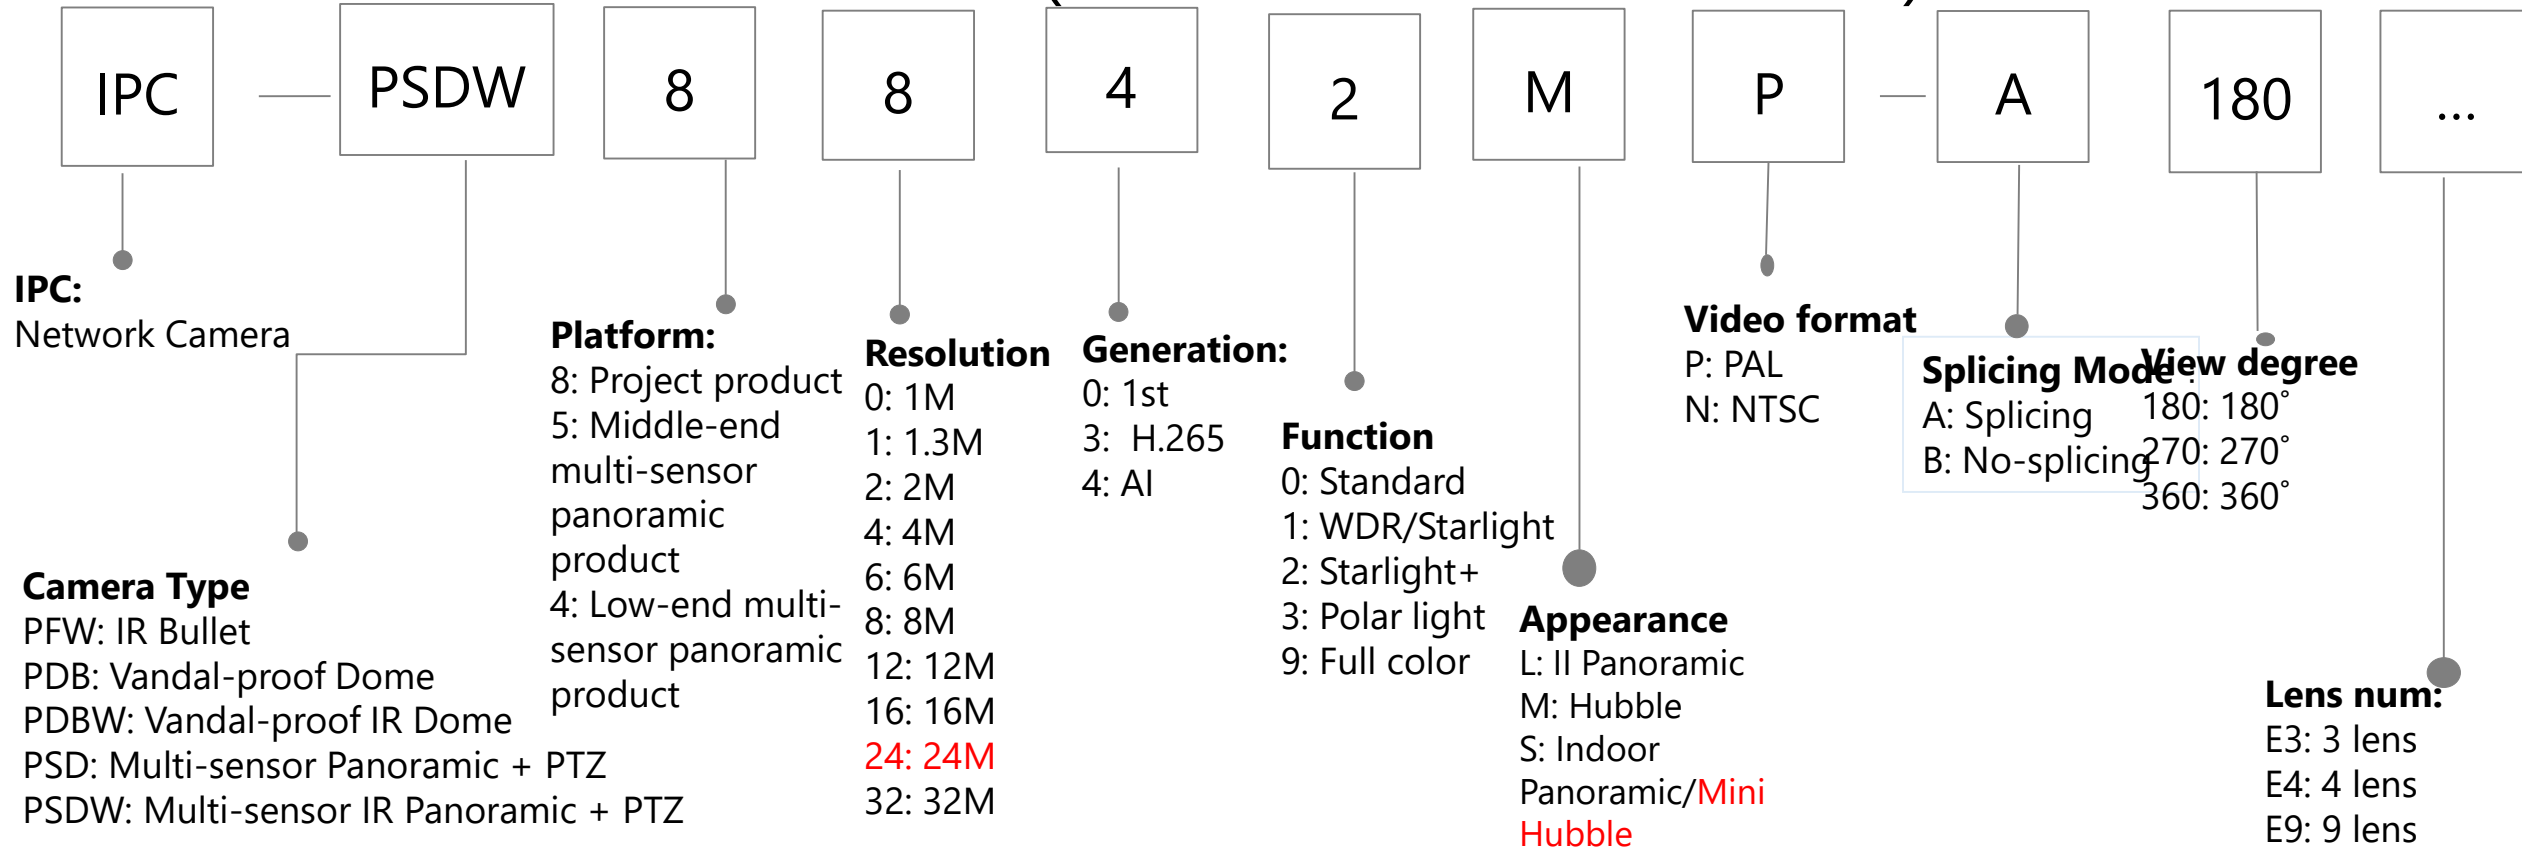

Video format

- P: PAL
- N: NTSC
- (Cancellation of P/N mark for external models of products released after 2021)

Common function:

- BV: Behaviors
- W: WIFI
- AW: Audio/Alarm/SD WIFI Camera
- E: E PoE
- M/M12: Mobile
- F: Fiber interface
- H: Heater
- A: Built-in MIC(only for Entry Series)
- A2: Dual Audio
- PT: pan &Tilt
- ATC: Anti-Corrosion
- S: SD card
- AS: Audio & Alarm & SD Card
- VF: Vari-focal
- SL: Stainless
- ST: SD Card & Built-in Mic & Speaker
- Z: Motorized lens
- Ix: IR numbers
- NI: Full color, non IR
- LED: White light illumination
- Z4/5/12: 4/5/12X zoom
- L1/L2/L3/L4/L5: Lens
- IRA: Bullet
- IRE6: IR Bullet
- MF: More Frame
- SFC: Separated Front Cover
- 4G: 4G
- SVAC: SVAC encoder
- NF: Optical port + Network port
- N2: dual Network port
- SDI: SDI Interface
- A2: Dual Audio
- WG: WiFi & GPS
- I:Car bayonet
- PC: People Counting
- FD: Face Detection
- FR: Face Recognition
- ME: Mobile dome
- UWB: Position
- WGS:
- DAQ: data collection
- U:USB
- DT: Subway
- HT: Aerospace
- JM: Encryption
- D2: Dual sensor
- IL: IR and LED
- P: Wide Angle
- SP: Solar Panel
- 3D: 3 Dimensional
- LI: Dual Light Fusion
- PV: Perimeter Vigilance
- VM12/HM12: Vertical /Horizontal Installation Mobile Camera
- 5G:5G
- VH : ANPR special model
- ATC: Anti-corrosion coating
- PD : Parking space status detection

S2 : Second generation
Sn : Nth generation

Network Camera(Dual-Channel Series)

Network Camera (Panoramic Series)

Network Camera (EZ-IP Series)

General NVR Naming Rule

AI NVR Naming Rule

IVSS

IVD