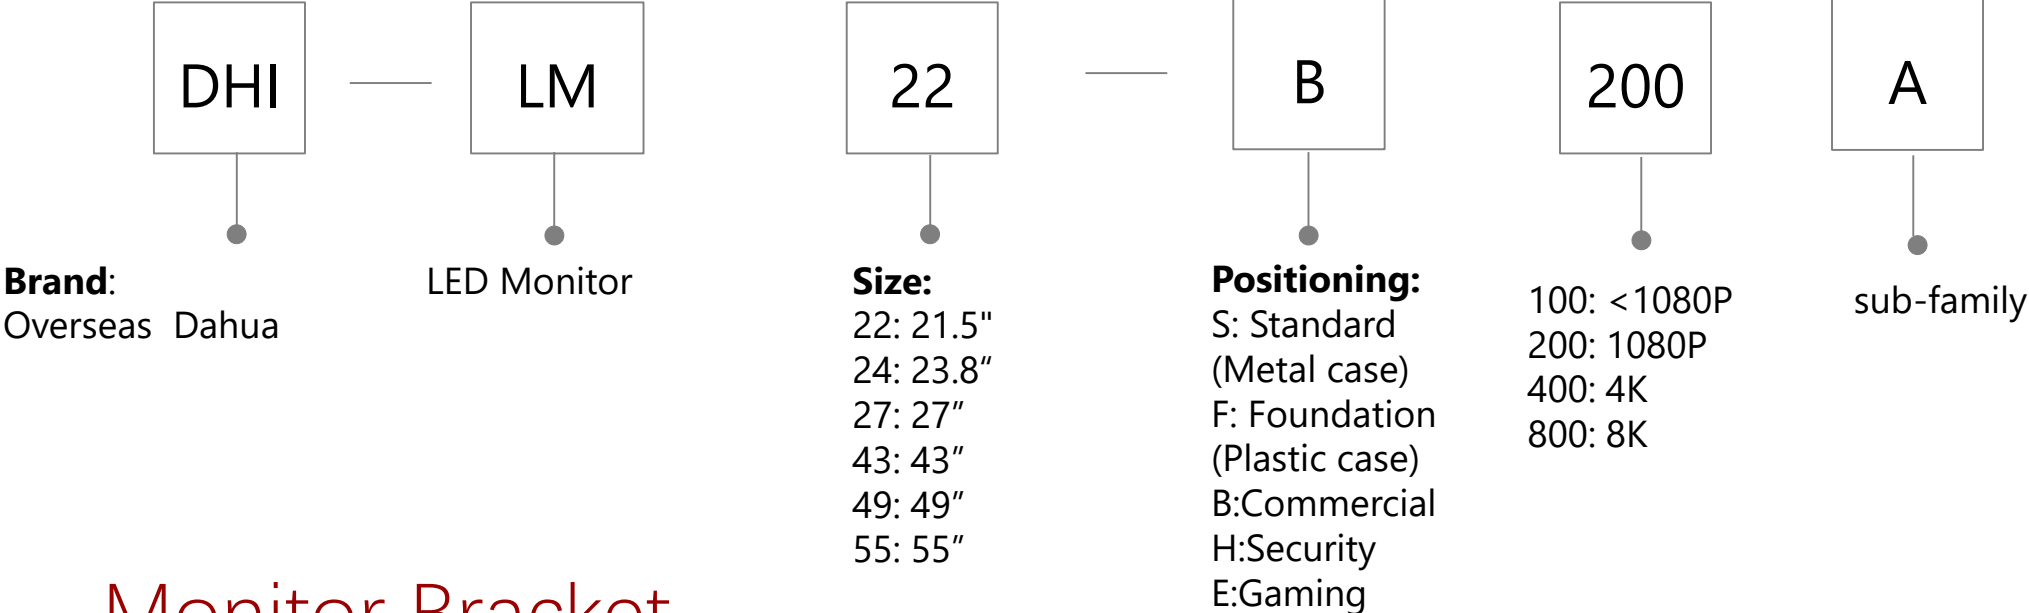

ATM DVR/NVR

Thermal Camera

Consumer Camera

Monitor

Monitor Bracket

TV

DHI

—

LTV

22

—

LN

200

Brand:
Overseas Dahua

LTV: TV

Size:
22: 22"
24: 24"
32: 32"
40: 40"
43: 43"
50: 50"
55: 55"
65: 65"
75: 75"

Positioning:
LN: Analog TV

LD: Digital TV

SA: Smart TV
with Android

SN: Smart TV
with Linux

100: <1080P
200: 1080P
400: 4K

LCD Video Wall

DHI

Brand:
Overseas
Dahua

LS

Type:
LS: LCD
video wall

460

Size:
460: 46"
490: 49"
550: 55"
650: 65"

U

resolution:
U: 1080P
K: 4K

C

Seam:
E: 0.5~1mm
D: 1.x~2.xmm
C: 3.x~4.xmm
T: 5.x~6.xmm
X: 10.x~20.xmm