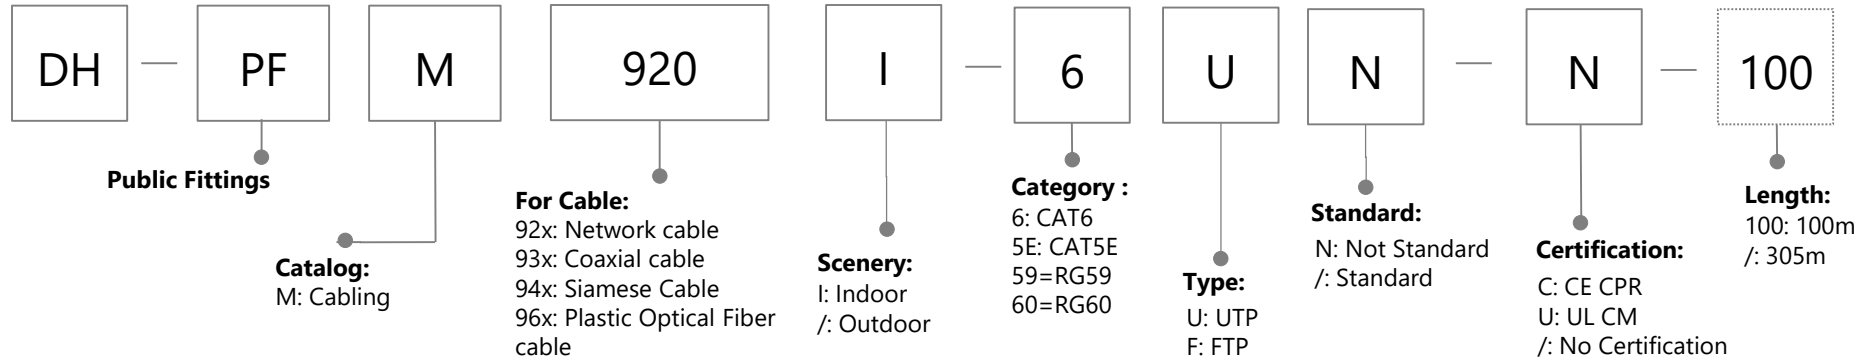

Accessory-Cabling