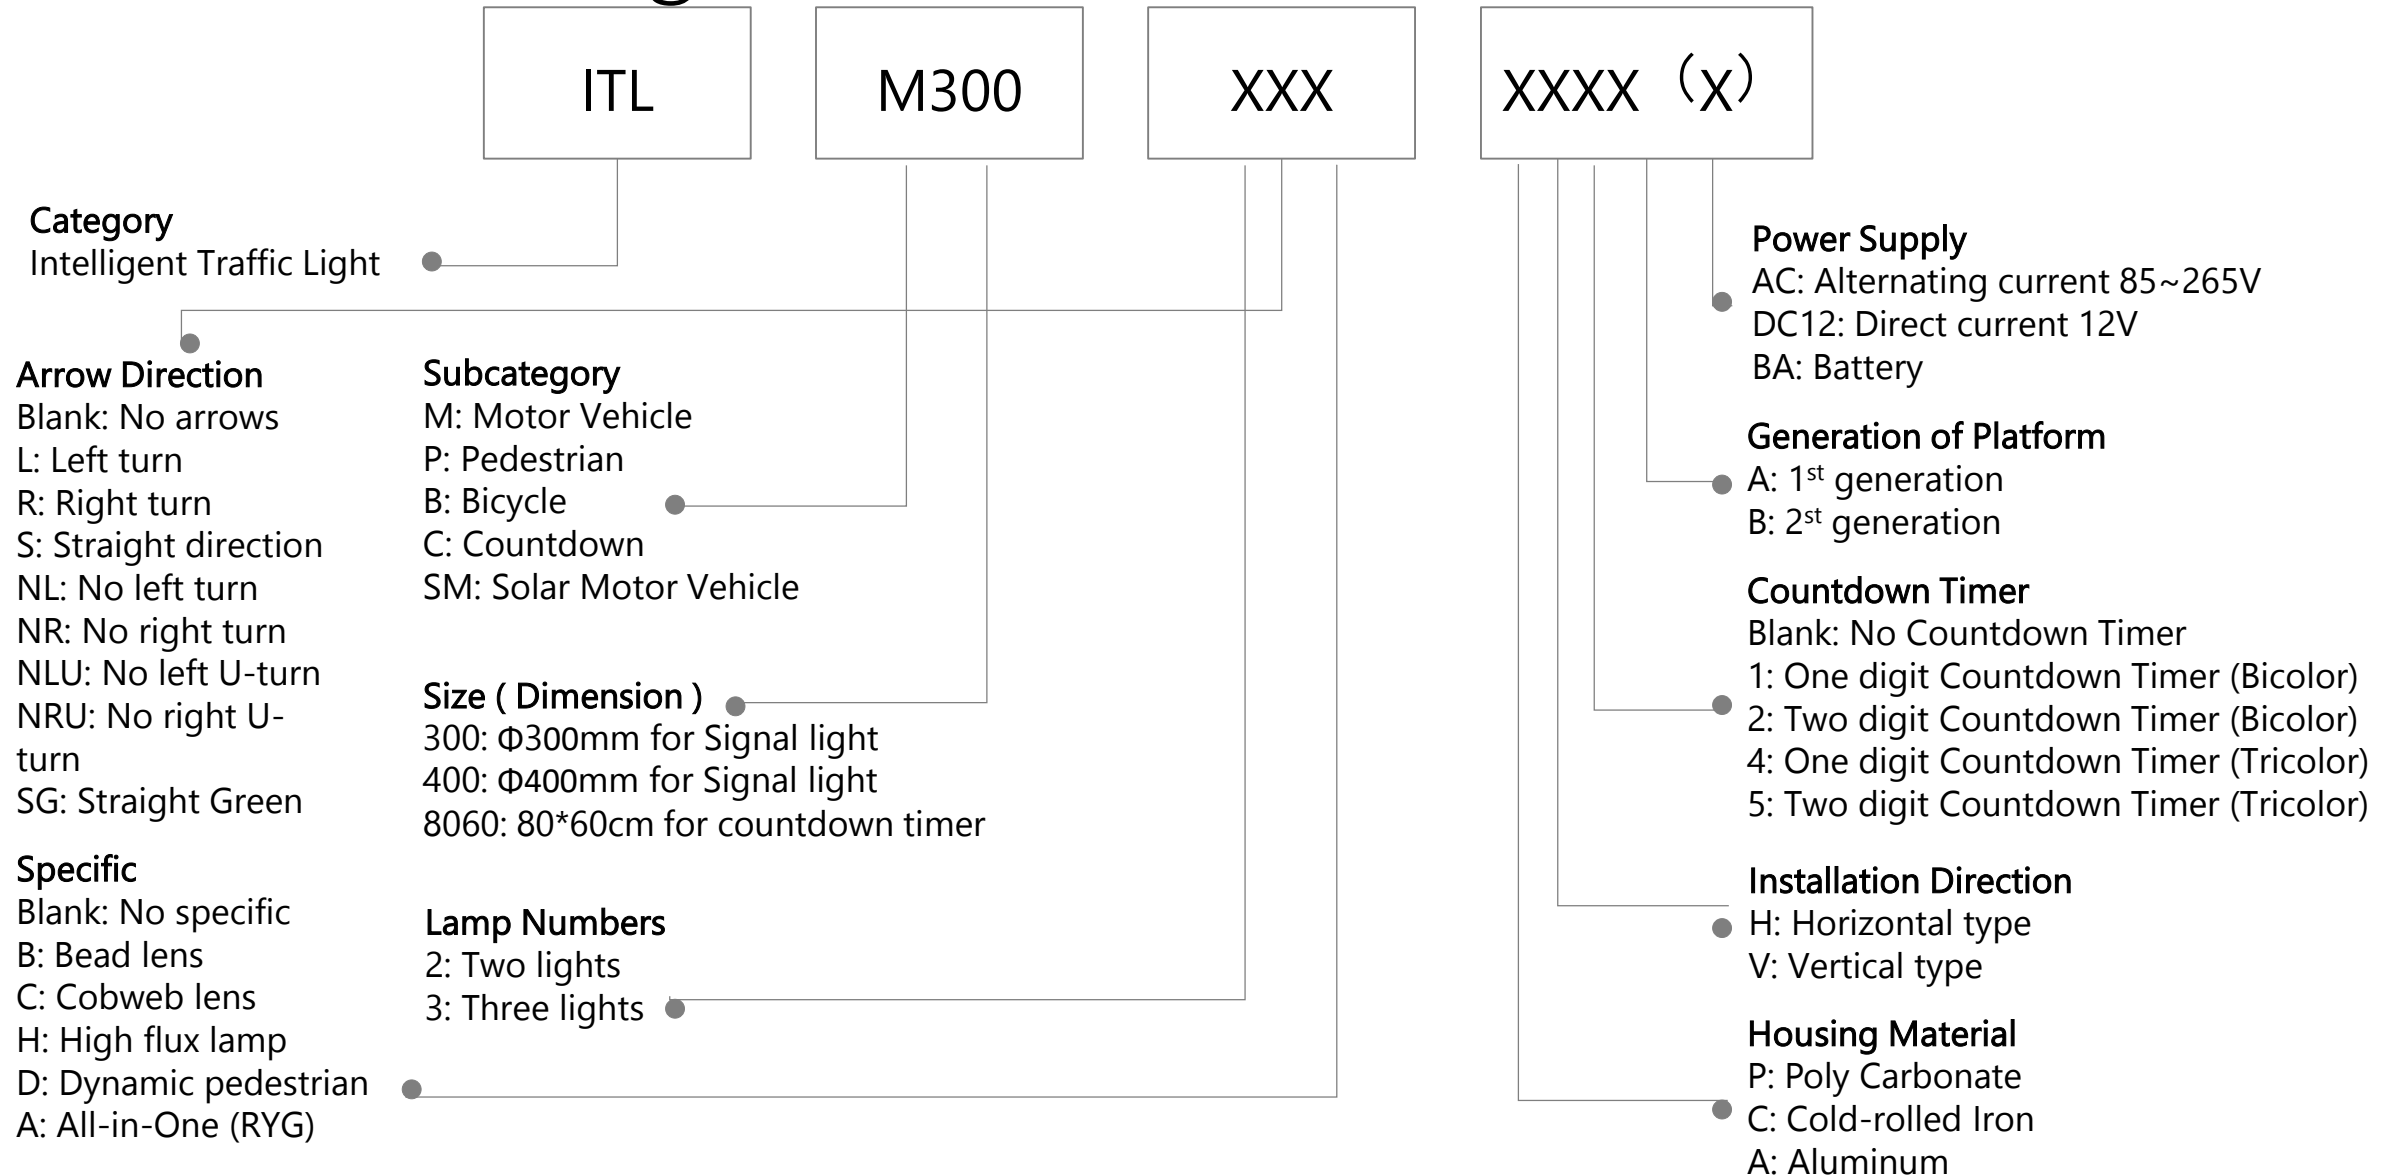

ITS-Traffic Accessory

ITS-Traffic Signal Controller

ITS-Traffic Controller-Board

ITS-Traffic light

ITS-Speed Measuring System

IVS

Dash Camera

Metal Detector

Baggage & Parcel Screening

EAS Labels & Tags

EAS antenna

DSS Baseline

White board

Naming rules for external models of smart blackboard/education IFPD/conference IFPD

	Required	Required	Required	Required	Required	Required	Required	Required	Required	Required	Required	Required
Field number	①	②	③	④	⑤	⑥	⑦	⑧	⑨	⑩	⑪	
Identification	Company Identification	Product Line Identification	Sales Type	Product form	Dimension identification	Market positioning	Camera	Series identification 2	Series identification 3	Touch mode	Series identification	
Example	DH	- L	C	H	86	- S	T	4	4	0	- U	
Description	DH=Dahua Brand DHI=Overseas Dahua Brand N=Domestic neutral Lack=overseas neutral	L=Interactive LCD Display	C: Channel Type P: Project type	H: Horizontal screen V: Vertical screen	55=55 inches 65=65 inches 75=75 inches 85=85 inches 86=86 inches 98=98 inches	S=education IFPD H=Smart blackboard M=conference IFPD	T: Lack of camera C: with camera	4=4K 8=8K		0: Infrared 1: Full capacitive touch screen 2: Frame capacitive touch screen	U: Ultimate P: Professional C: Classic B: Basic	
Example	DH-LCH86-ST400-U											