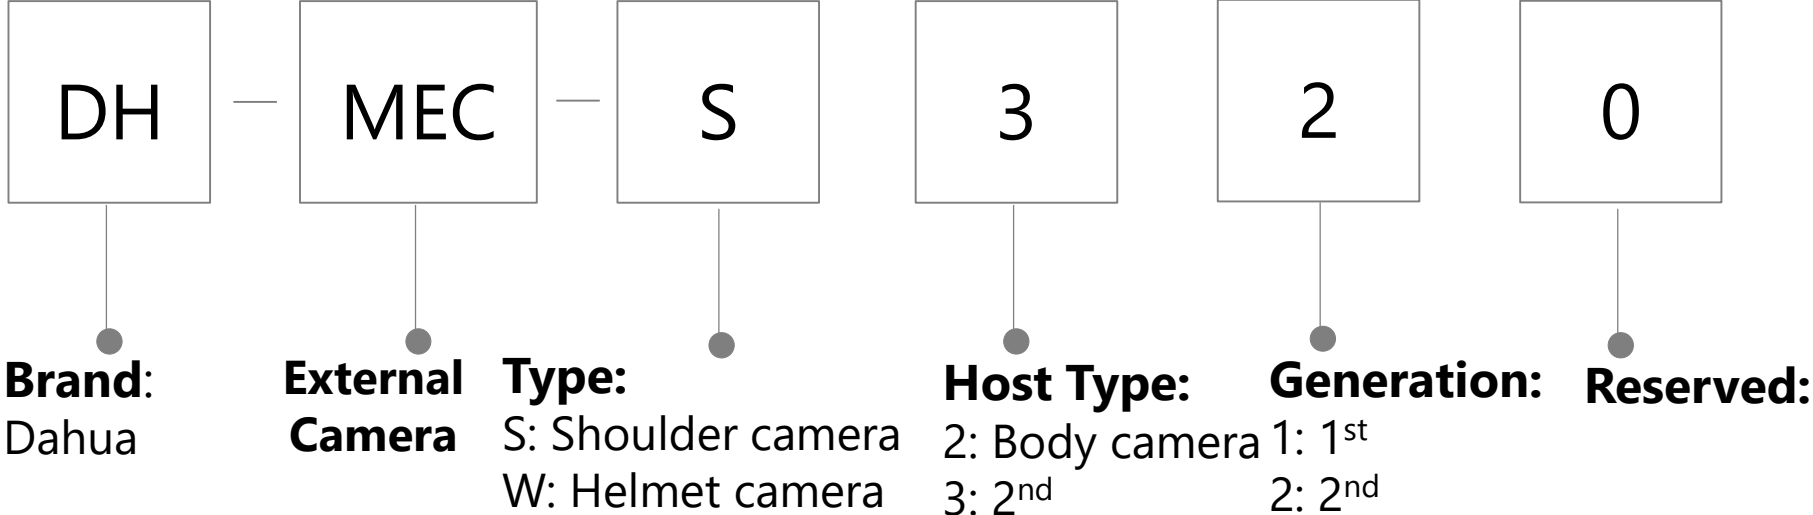

MPT

Brand:
Dahua

MPT Type:
1: Non-network
2: Body Camera
3: Portable Mobile
Terminal

Generation:
1: 1st
2: 2nd
...

Shell:
0:
1:
...

Extension:
S: Super version, larger internal storage
SA: Standalone, don't support 4G network

Brand:
Dahua

**Data
Collection
Station**

Generation: Reserved:

MPT

SSD

Memory Card

USB Flash Drivers

PSSD & eHDD