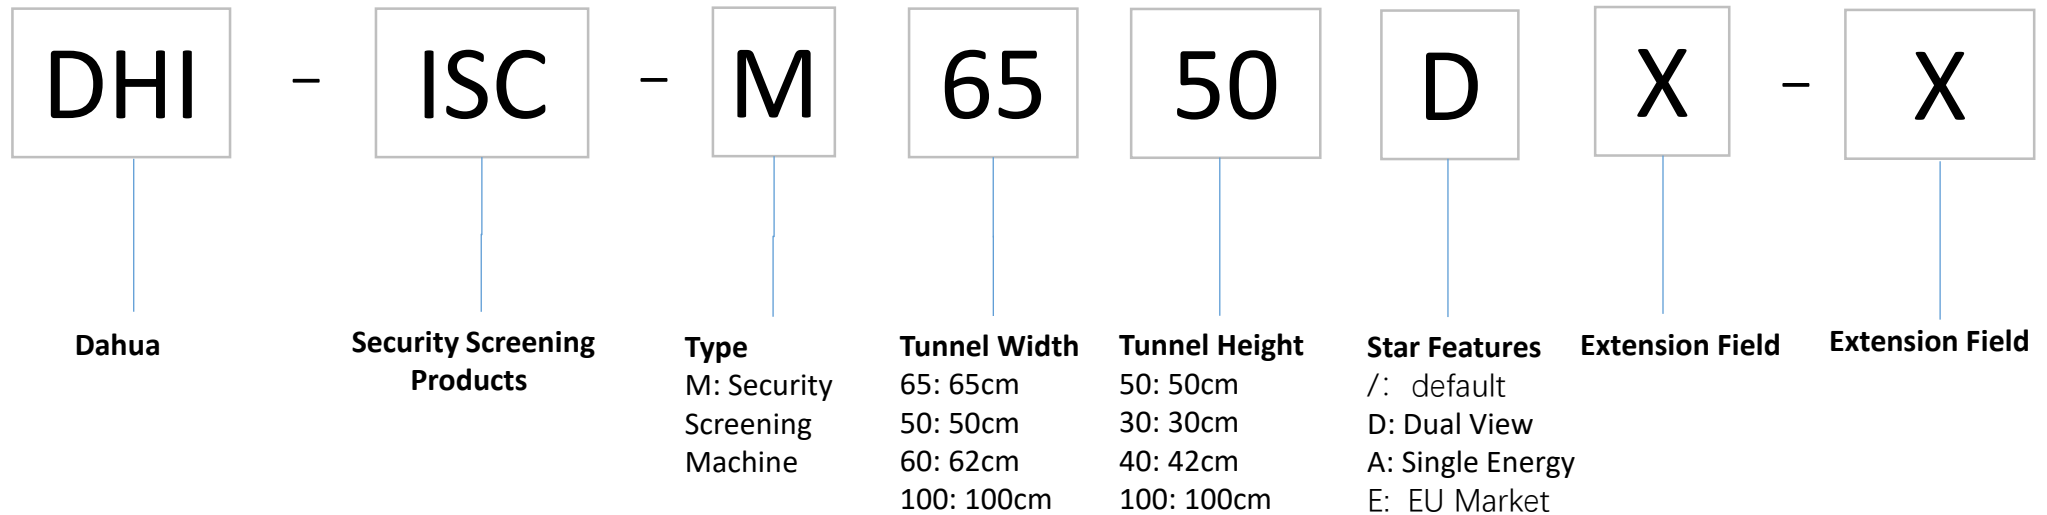

Baggage & Parcel Screening

EAS Labels & Tags

EAS antenna

DSS Baseline

White board

Naming rules for external models of smart blackboard/education IFPD/conference IFPD

	Required	Required	Required	Required	Required	Required	Required	Required	Required	Required	Required	Required
Field number	①	②	③	④	⑤	⑥	⑦	⑧	⑨	⑩	⑪	
Identification	Company Identification	Product Line Identification	Sales Type	Product form	Dimension identification	Market positioning	Camera	Series identification 2	Series identification 3	Touch mode	Series identification	
Example	DH	- L	C	H	86	- S	T	4	4	0	- U	
Description	DH=Dahua Brand DHI=Overseas Dahua Brand N=Domestic neutral Lack=overseas neutral	L=Interactive LCD Display	C: Channel Type P: Project type	H: Horizontal screen V: Vertical screen	55=55 inches 65=65 inches 75=75 inches 85=85 inches 86=86 inches 98=98 inches	S=education IFPD H=Smart blackboard M=conference IFPD	T: Lack of camera C: with camera	4=4K 8=8K		0: Infrared 1: Full capacitive touch screen 2: Frame capacitive touch screen	U: Ultimate P: Professional C: Classic B: Basic	
Example	DH-LCH86-ST400-U											