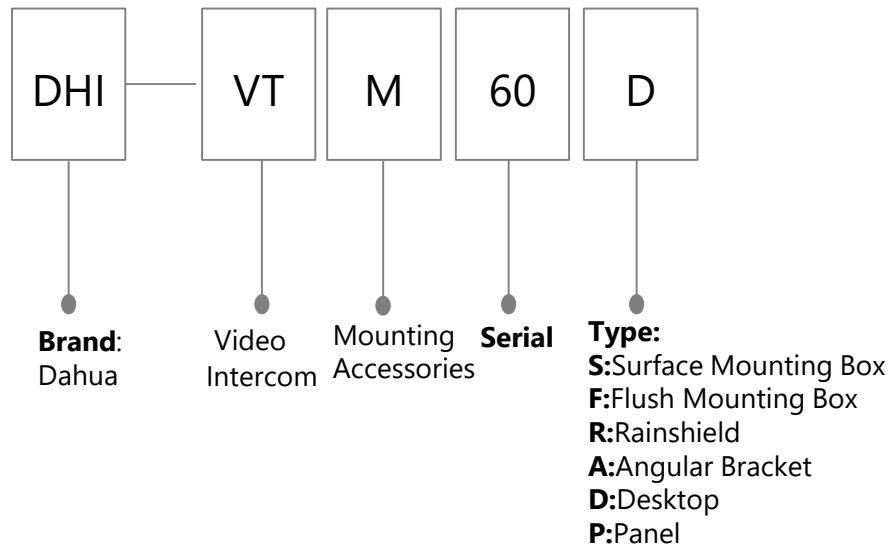

4: Wi-Fi 4, 802.11n
5: Wi-Fi 5, 802.11ac
6: Wi-Fi 6, 802.11ax

2

Stream:

2: 2x2
3: 3x3
4: 4x4

15

AWA:

Uplink Speed:

10: 100Mbps
20: 1000Mbps
30: 2.5Gbps

EAP&WAP:

Speed:

12: 1200Mbps
15: 1500Mbps
18: 1800Mbps
30: 3000Mbps
60: 6000Mbps

C

Method of Installation:

C: Ceiling
W: In-wall
D: Desktop
O: Outdoor

Video Intercom(Outdoor Station)

Notice: The naming rule is applicable to the products released after 2016

Video Intercom(Indoor Monitor)

Notice: The naming rule is applicable to the products released after 2016

Video Intercom(Accessory)

Notice: The naming rule is applicable to the products released after 2021