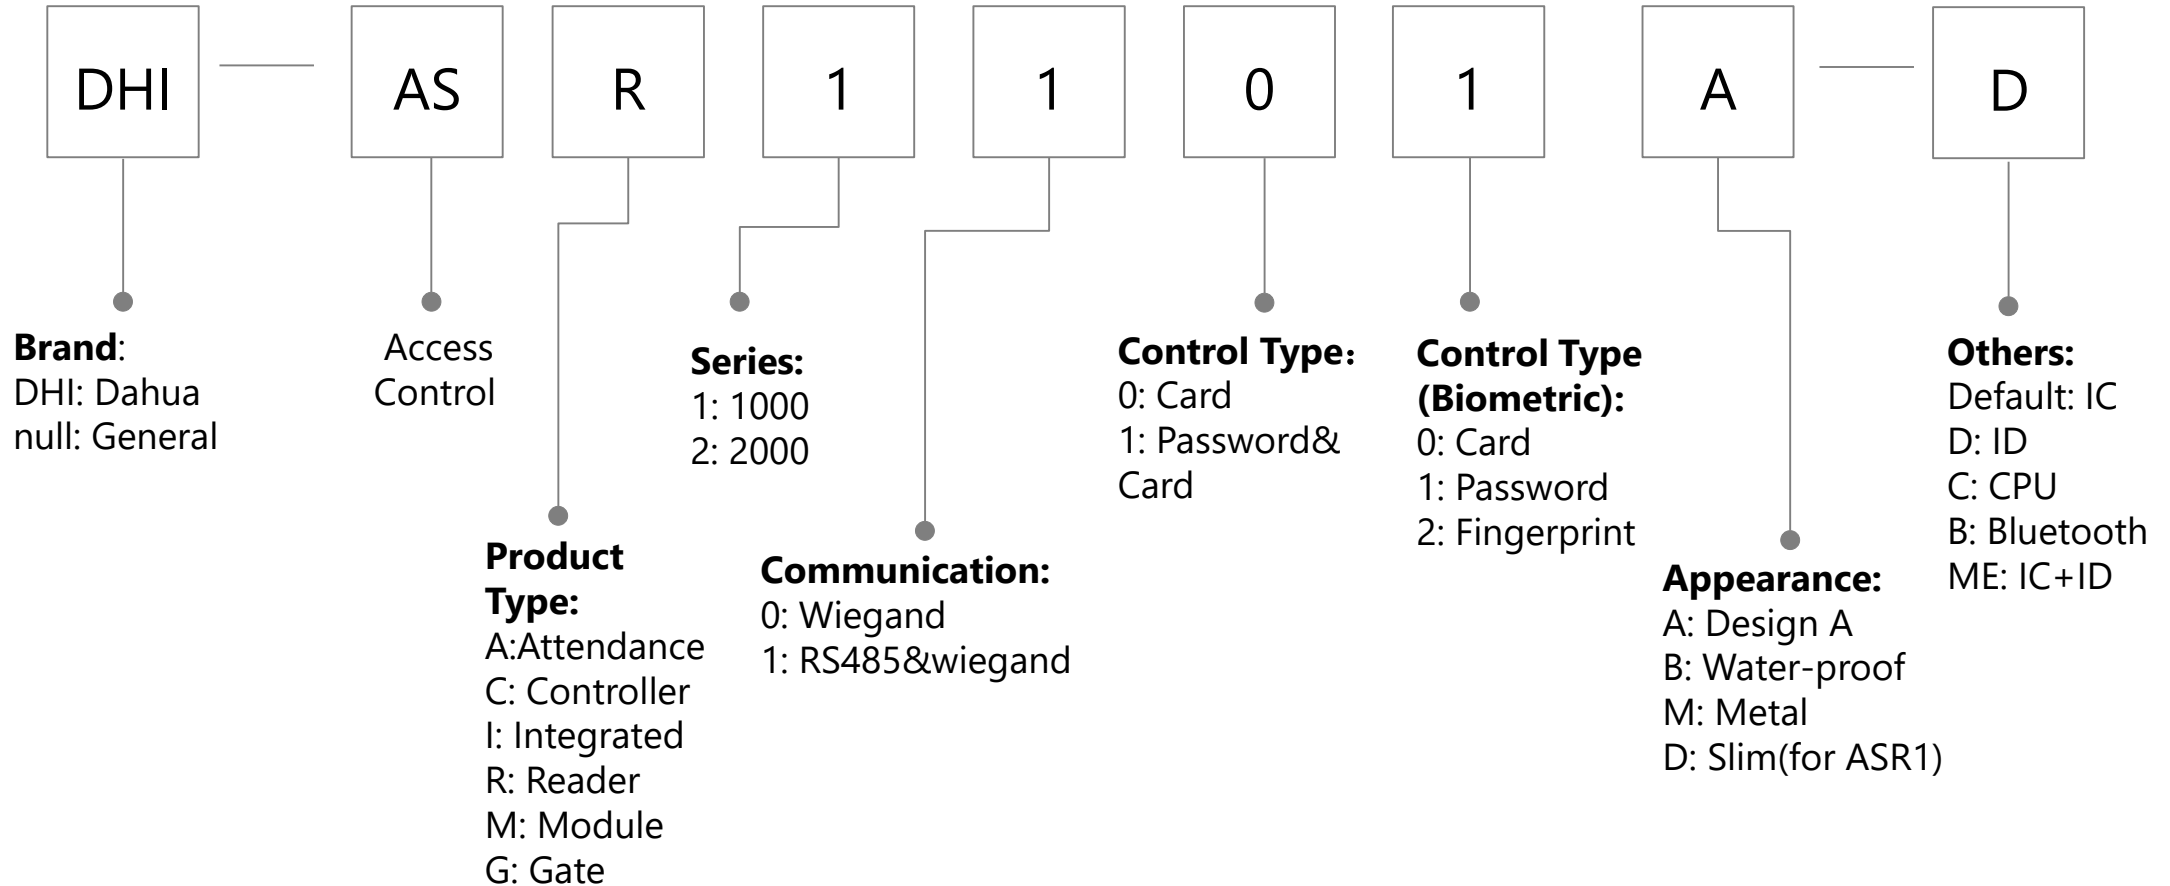

Decoder

Video wall controller

Video wall controller

KVM

Public Lens (new)

Audio

Alarm (Controller)

Alarm (Keypad)

Alarm (Module)

Access Control (Integrated)

Access Control (Controller)

Access Control(Reader)

Access Control(Module)

Access Control (Attendance)

Access Control (Turnstile)

ITS-Traffic Camera

ITS-Traffic Accessory

ITS-Traffic Signal Controller

ITS-Traffic Controller-Board

ITS-Traffic light

ITS-Speed Measuring System

IVS

Dash Camera

Metal Detector

Baggage & Parcel Screening

EAS Labels & Tags

EAS antenna

DSS Baseline

White board

Naming rules for external models of smart blackboard/education IFPD/conference IFPD

	Required	Required	Required	Required	Required	Required	Required	Required	Required	Required	Required	Required
Field number	①	②	③	④	⑤	⑥	⑦	⑧	⑨	⑩	⑪	
Identification	Company Identification	Product Line Identification	Sales Type	Product form	Dimension identification	Market positioning	Camera	Series identification 2	Series identification 3	Touch mode	Series identification	
Example	DH	- L	C	H	86	- S	T	4	4	0	- U	
Description	DH=Dahua Brand DHI=Overseas Dahua Brand N=Domestic neutral Lack=overseas neutral	L=Interactive LCD Display	C: Channel Type P: Project type	H: Horizontal screen V: Vertical screen	55=55 inches 65=65 inches 75=75 inches 85=85 inches 86=86 inches 98=98 inches	S=education IFPD H=Smart blackboard M=conference IFPD	T: Lack of camera C: with camera	4=4K 8=8K		0: Infrared 1: Full capacitive touch screen 2: Frame capacitive touch screen	U: Ultimate P: Professional C: Classic B: Basic	
Example	DH-LCH86-ST400-U											