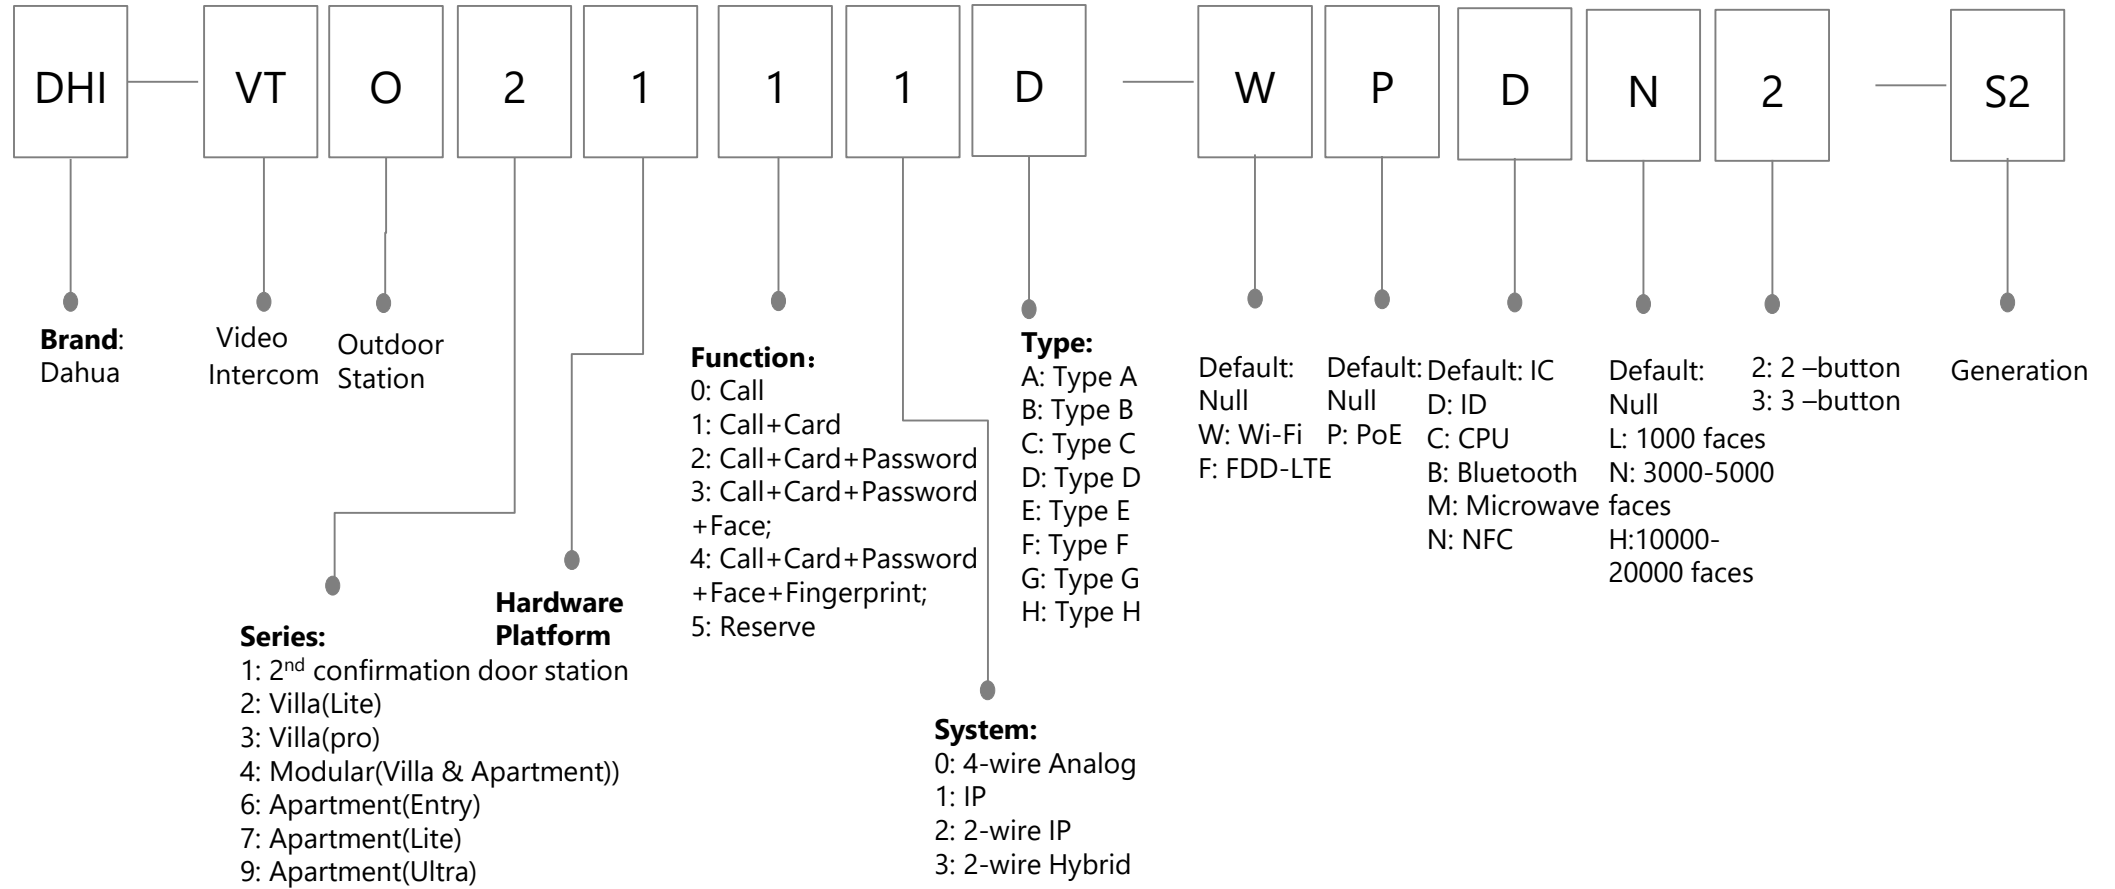

4: Wi-Fi 4, 802.11n
5: Wi-Fi 5, 802.11ac
6: Wi-Fi 6, 802.11ax

2

Stream:

2: 2x2
3: 3x3
4: 4x4

15

AWA:

Uplink Speed:

10: 100Mbps
20: 1000Mbps
30: 2.5Gbps

EAP&WAP:

Speed:

12: 1200Mbps
15: 1500Mbps
18: 1800Mbps
30: 3000Mbps
60: 6000Mbps

C

Method of Installation:

C: Ceiling
W: In-wall
D: Desktop
O: Outdoor

Video Intercom(Outdoor Station)

Notice: The naming rule is applicable to the products released after 2016

Video Intercom(Indoor Monitor)

Notice: The naming rule is applicable to the products released after 2016

Video Intercom(Accessory)

Notice: The naming rule is applicable to the products released after 2021