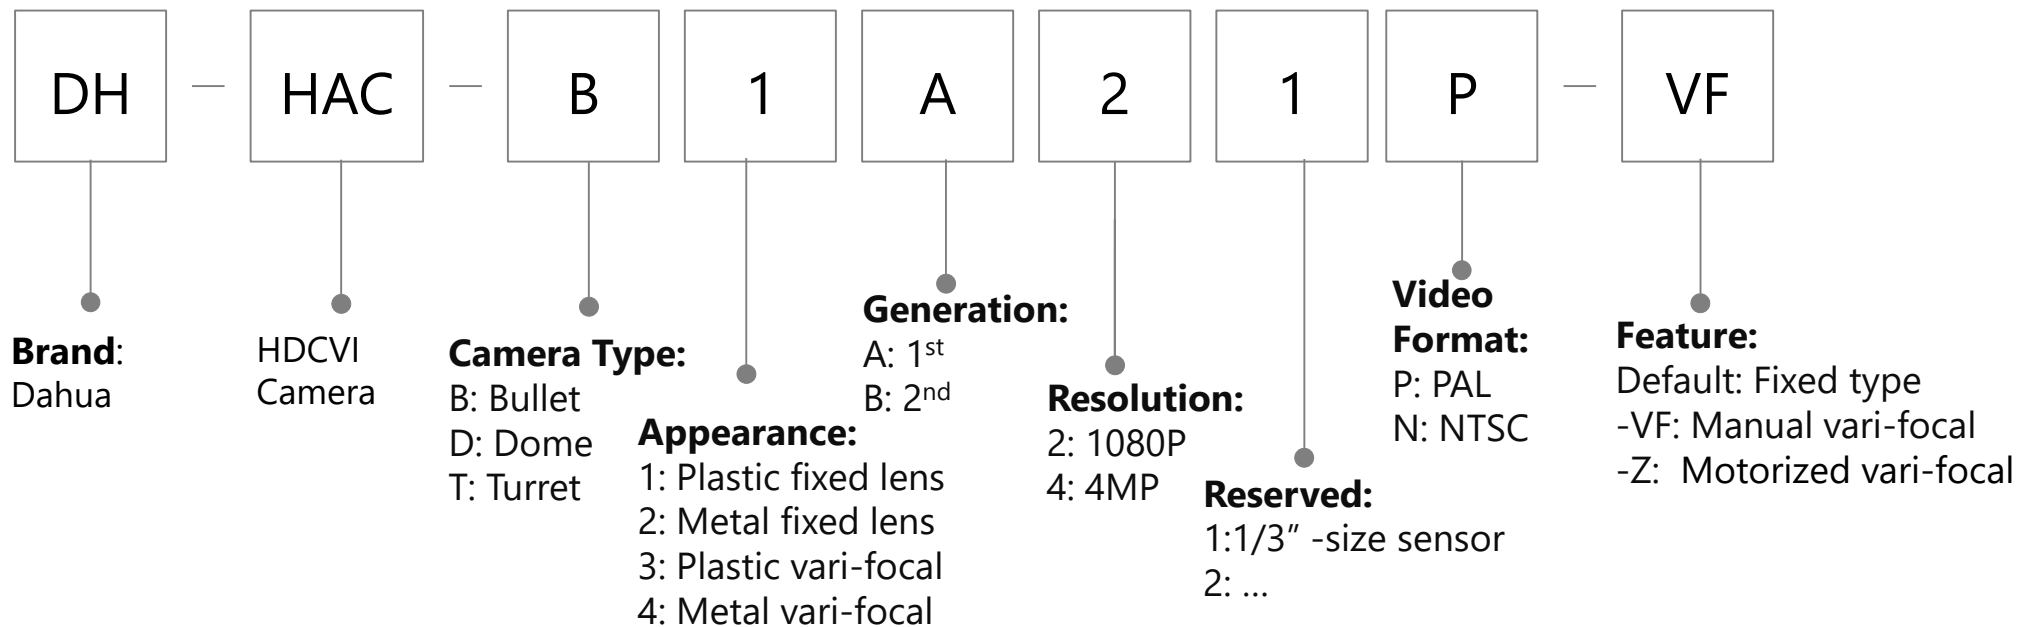

HDCVI Cooper Series (Camera & Recorder)