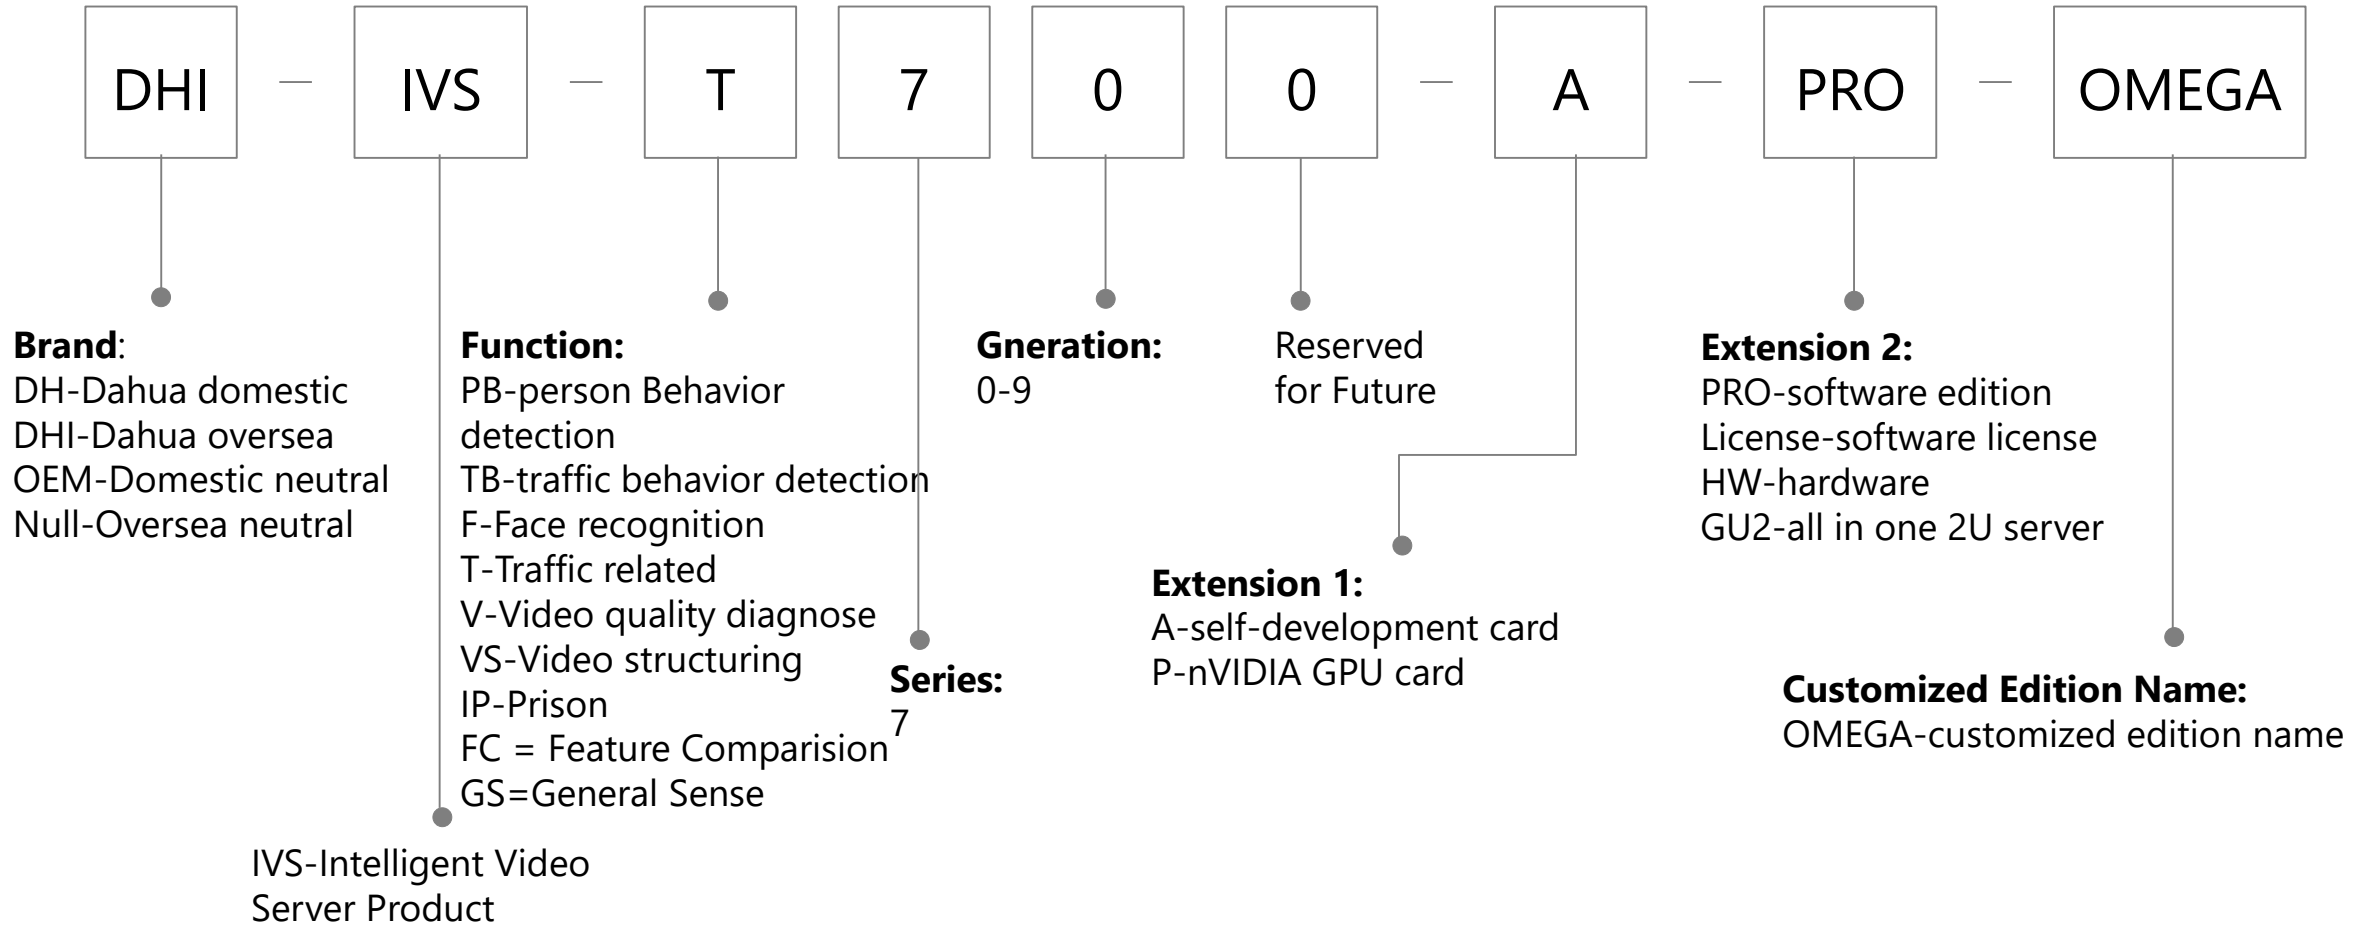

Alarm (Module)

Access Control (Integrated)

Access Control (Controller)

Access Control(Reader)

Access Control(Module)

Access Control (Attendance)

Access Control (Turnstile)

ITS-Traffic Camera

ITS-Traffic Accessory

ITS-Traffic Signal Controller

ITS-Traffic Controller-Board

ITS-Traffic light

ITS-Speed Measuring System

IVS

Dash Camera

Metal Detector

Baggage & Parcel Screening

EAS Labels & Tags

EAS antenna

DSS Baseline

White board

Naming rules for external models of smart blackboard/education IFPD/conference IFPD

	Required	Required	Required	Required	Required	Required	Required	Required	Required	Required	Required	Required
Field number	①	②	③	④	⑤	⑥	⑦	⑧	⑨	⑩	⑪	
Identification	Company Identification	Product Line Identification	Sales Type	Product form	Dimension identification	Market positioning	Camera	Series identification 2	Series identification 3	Touch mode	Series identification	
Example	DH	- L	C	H	86	- S	T	4	4	0	- U	
Description	DH=Dahua Brand DHI=Overseas Dahua Brand N=Domestic neutral Lack=overseas neutral	L=Interactive LCD Display	C: Channel Type P: Project type	H: Horizontal screen V: Vertical screen	55=55 inches 65=65 inches 75=75 inches 85=85 inches 86=86 inches 98=98 inches	S=education IFPD H=Smart blackboard M=conference IFPD	T: Lack of camera C: with camera	4=4K 8=8K		0: Infrared 1: Full capacitive touch screen 2: Frame capacitive touch screen	U: Ultimate P: Professional C: Classic B: Basic	
Example	DH-LCH86-ST400-U											