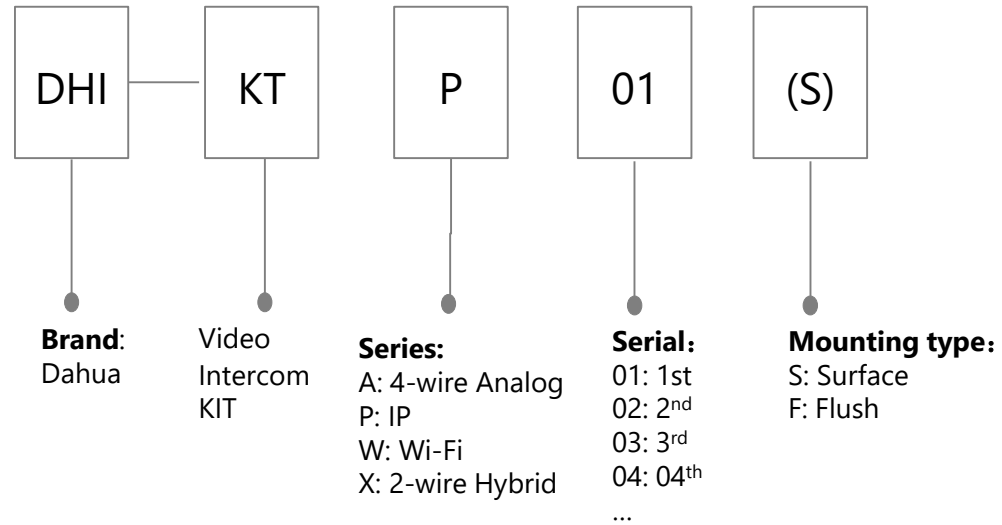

EAP&WAP:

Speed:

12: 1200Mbps
15: 1500Mbps
18: 1800Mbps
30: 3000Mbps
60: 6000Mbps

C

Method of Installation:

C: Ceiling
W: In-wall
D: Desktop
O: Outdoor

Video Intercom(Outdoor Station)

Notice: The naming rule is applicable to the products released after 2016

Video Intercom(Indoor Monitor)

Notice: The naming rule is applicable to the products released after 2016

Video Intercom(Accessory)

Notice: The naming rule is applicable to the products released after 2021

Video Intercom(KIT)

Notice: The naming rule is applicable to the products released after 2019

KIT

Storage Model:
NVR Series
HCVR Series

Camera Numbers:
2:two cameras
4:four cameras
8:eight cameras

Camera Model:
IPC Series
HDCVI Series