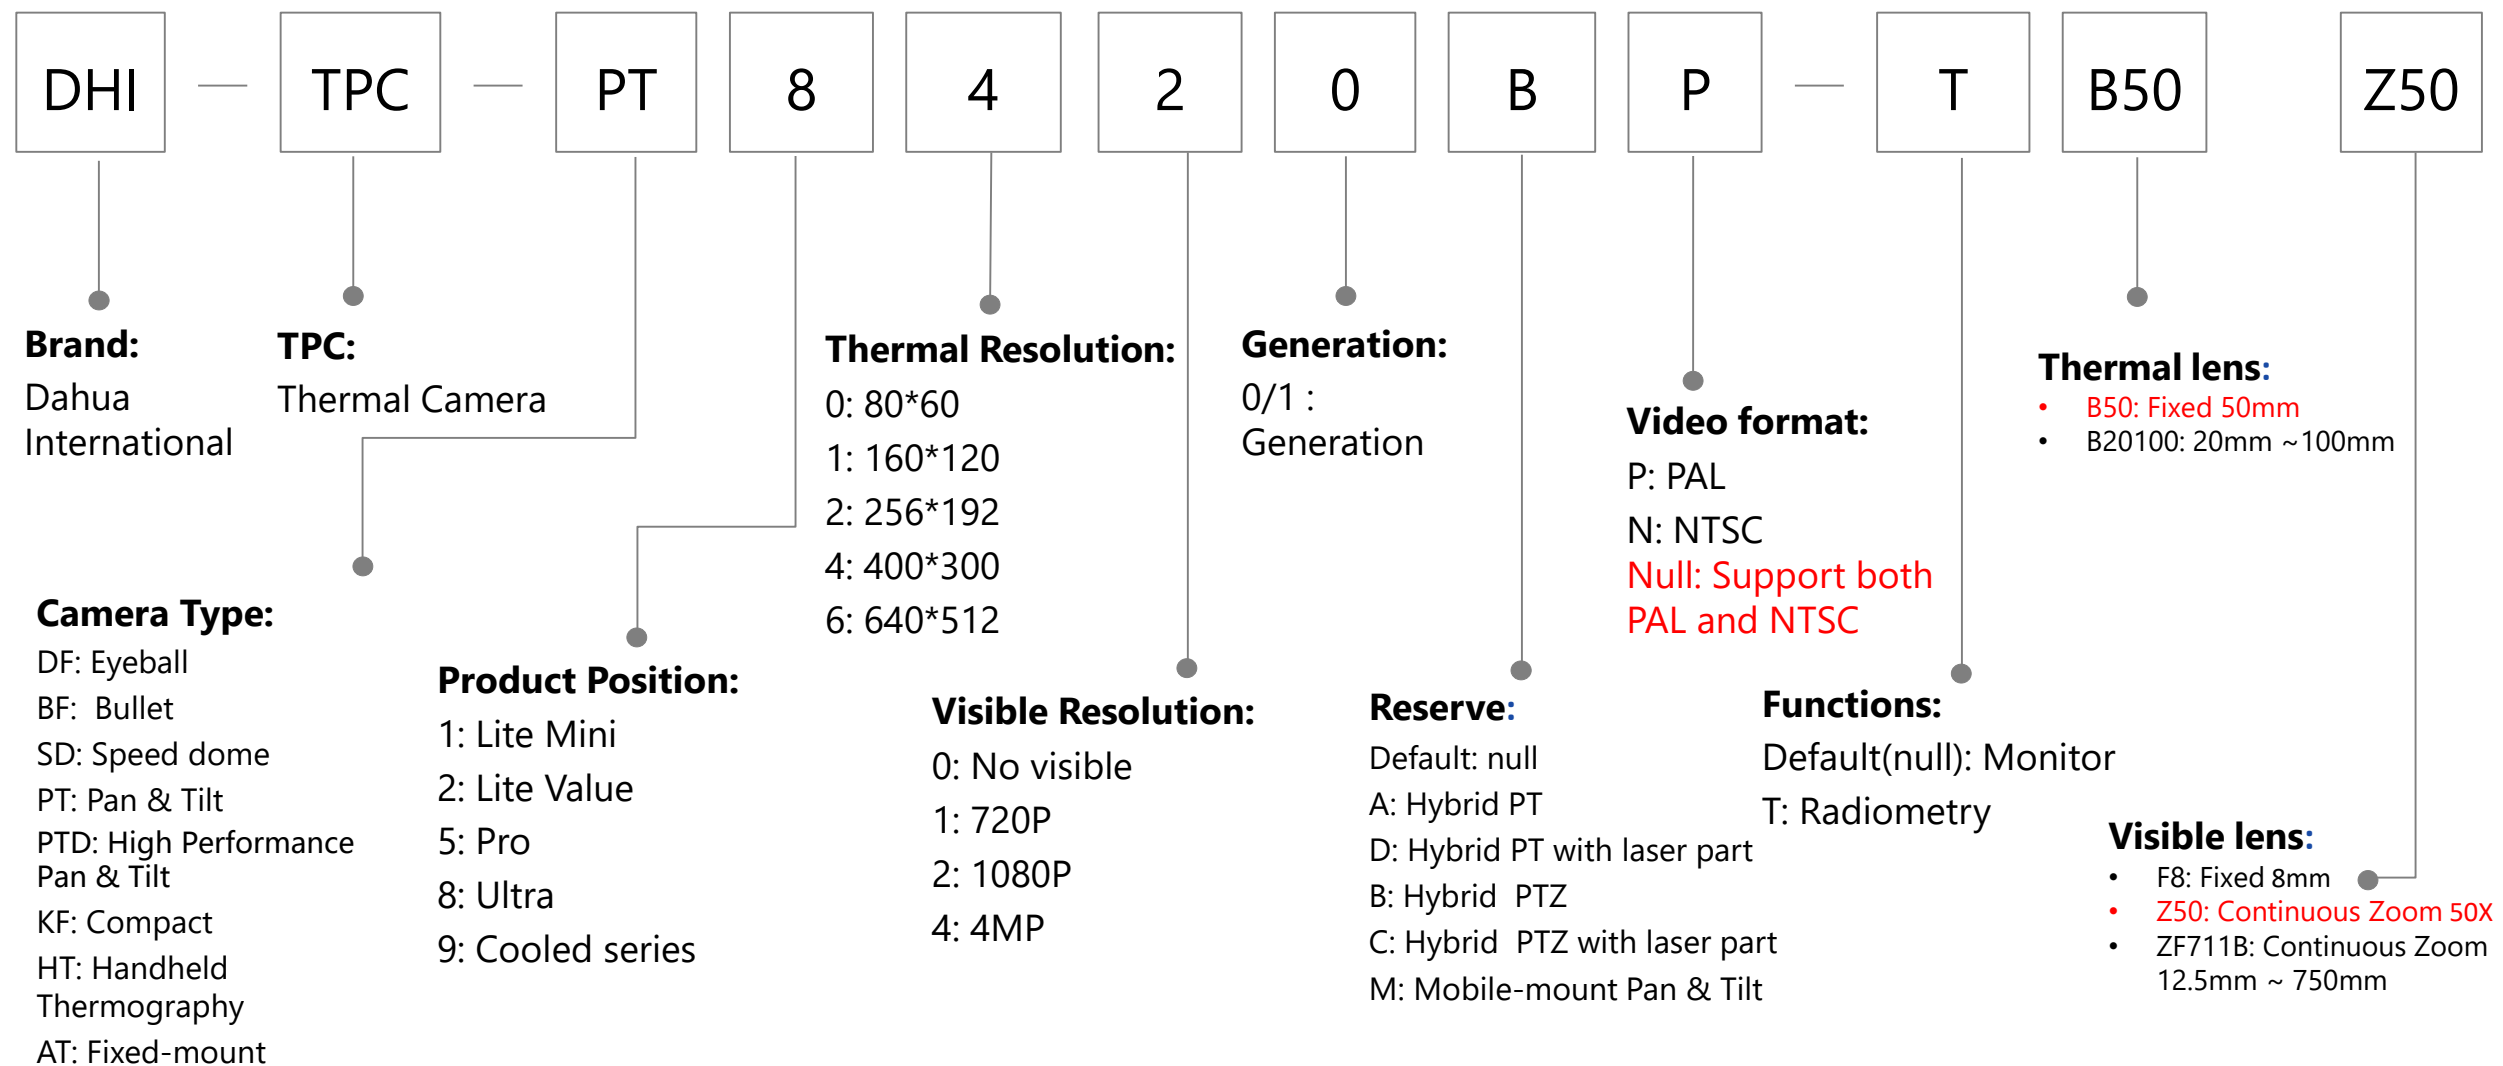

Thermal Camera