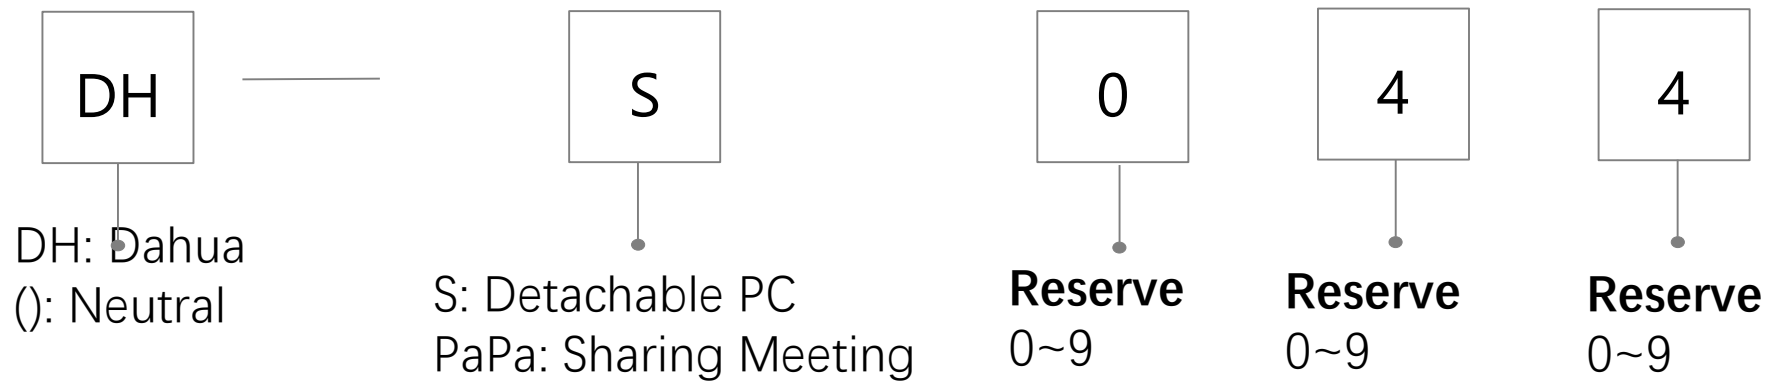

AI: Android Indoor
AO: Android Outdoor
WI: Windows Indoor
WO: Windows Outdoor
AS: Bus station
AB: Vehicle

100: <1080P
200: 1080P
400: 4K

T: Touchable
(): Untouchable
A: Air condition
D : Double Screen
K : RK3288
P : PX30

H: Horizontal
(): Untouchable

Interactive LCD Display

Accessory

Interactive LCD Display

HiBoard: E-Whiteboard Display

A: Ultimate
.....

Size:
65: 65"
75: 75"
86: 86"

H : overseas edition