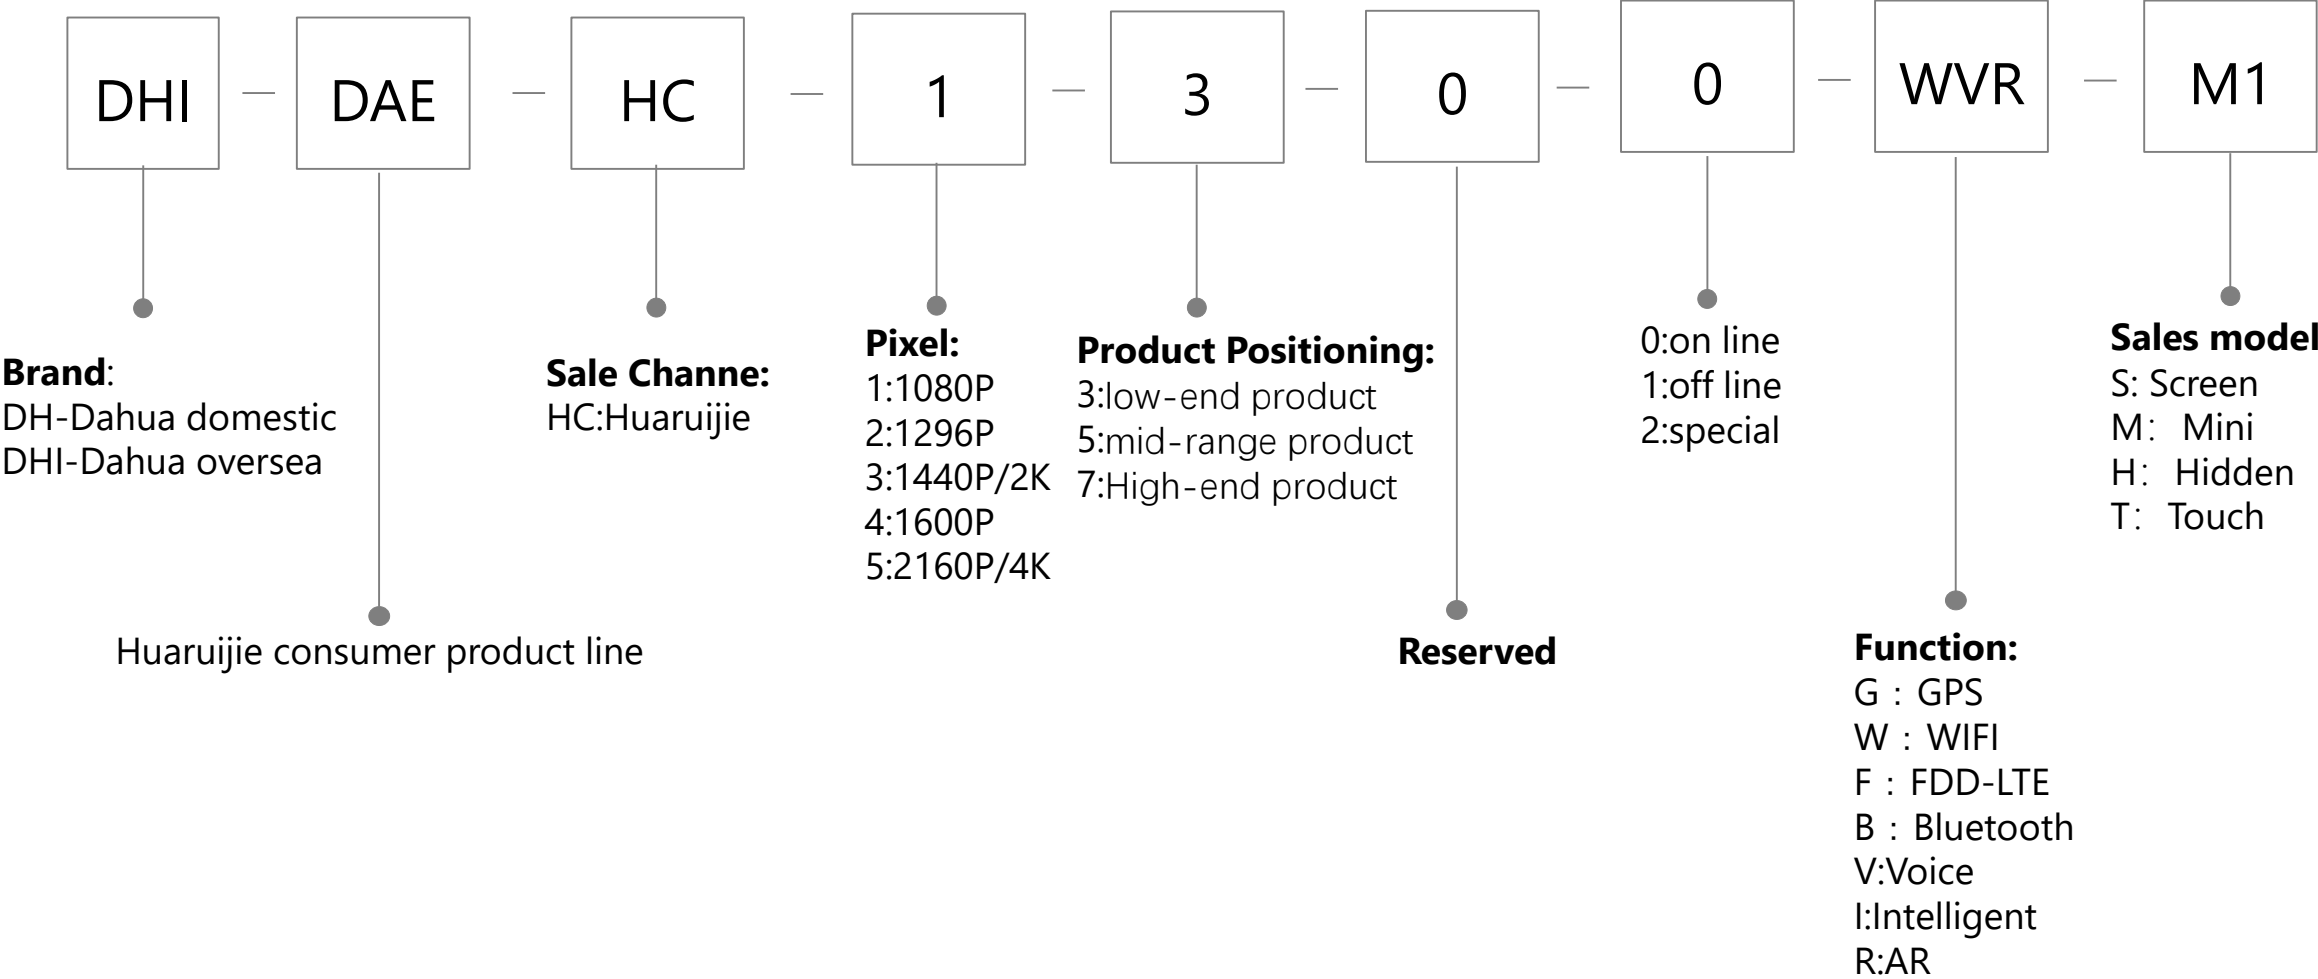

ITS-Traffic Accessory

ITS-Traffic Signal Controller

ITS-Traffic Controller-Board

ITS-Traffic light

ITS-Speed Measuring System

IVS

Dash Camera

Metal Detector

Baggage & Parcel Screening

EAS Labels & Tags

EAS antenna

DSS Baseline

White board

Naming rules for external models of smart blackboard/education IFPD/conference IFPD

	Required	Required	Required	Required	Required	Required	Required	Required	Required	Required	Required	Required
Field number	①	②	③	④	⑤	⑥	⑦	⑧	⑨	⑩	⑪	
Identification	Company Identification	Product Line Identification	Sales Type	Product form	Dimension identification	Market positioning	Camera	Series identification 2	Series identification 3	Touch mode	Series identification	
Example	DH	- L	C	H	86	- S	T	4	4	0	- U	
Description	DH=Dahua Brand DHI=Overseas Dahua Brand N=Domestic neutral Lack=overseas neutral	L=Interactive LCD Display	C: Channel Type P: Project type	H: Horizontal screen V: Vertical screen	55=55 inches 65=65 inches 75=75 inches 85=85 inches 86=86 inches 98=98 inches	S=education IFPD H=Smart blackboard M=conference IFPD	T: Lack of camera C: with camera	4=4K 8=8K		0: Infrared 1: Full capacitive touch screen 2: Frame capacitive touch screen	U: Ultimate P: Professional C: Classic B: Basic	
Example	DH-LCH86-ST400-U											