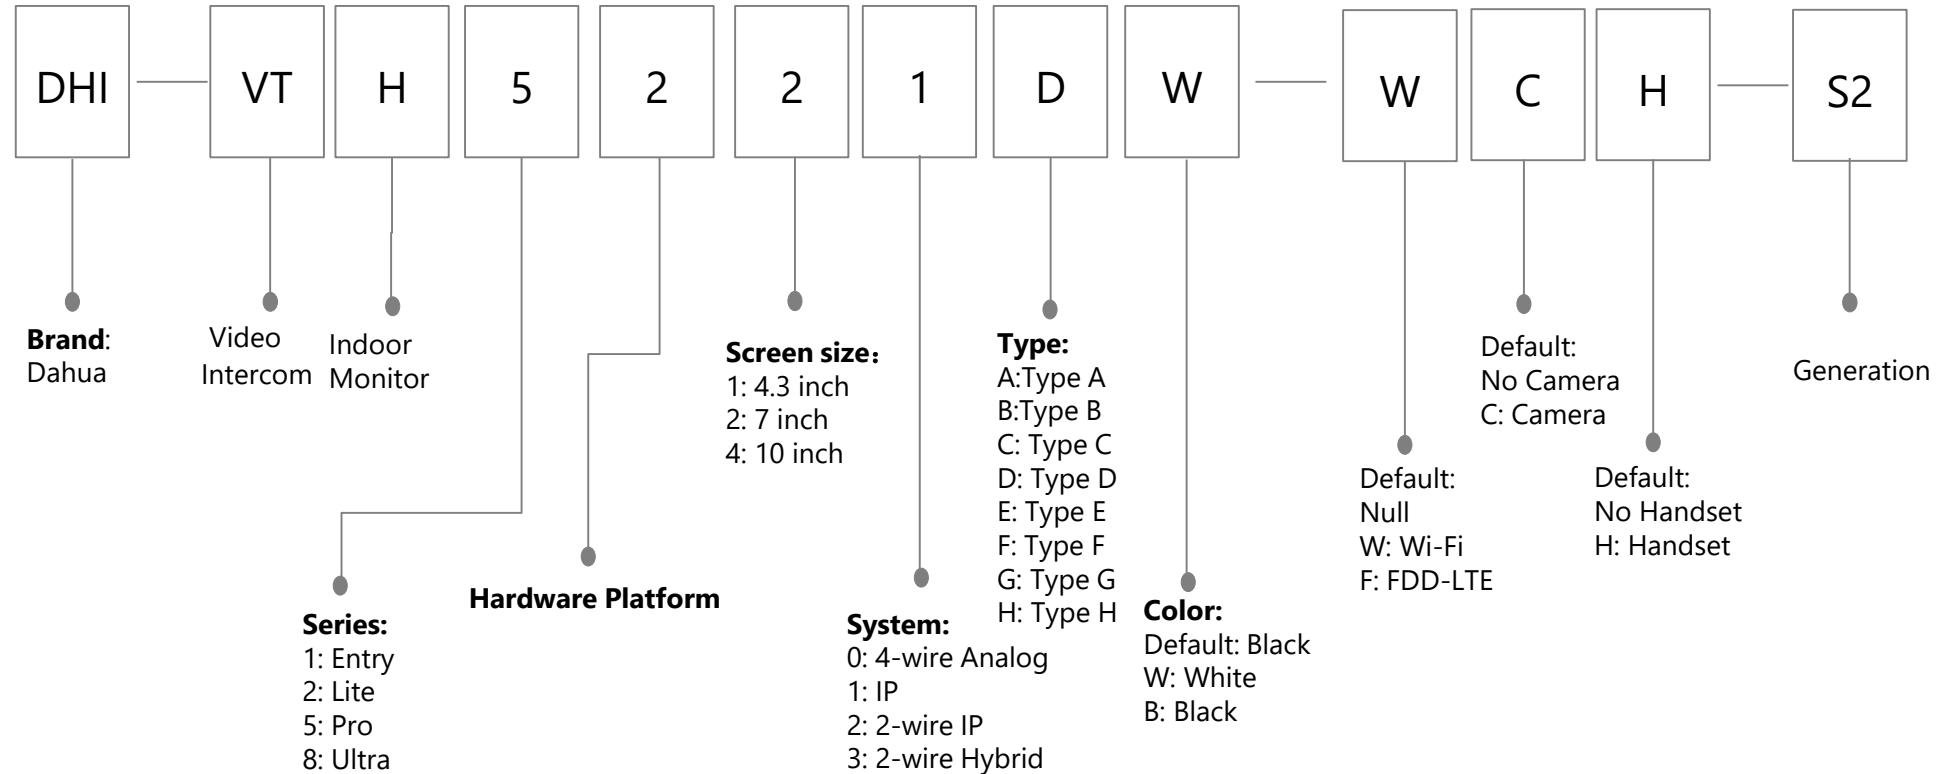

4: Wi-Fi 4, 802.11n
5: Wi-Fi 5, 802.11ac
6: Wi-Fi 6, 802.11ax

2

Stream:

2: 2x2
3: 3x3
4: 4x4

15

AWA:

Uplink Speed:

10: 100Mbps
20: 1000Mbps
30: 2.5Gbps

EAP&WAP:

Speed:

12: 1200Mbps
15: 1500Mbps
18: 1800Mbps
30: 3000Mbps
60: 6000Mbps

C

Method of Installation:

C: Ceiling
W: In-wall
D: Desktop
O: Outdoor

Video Intercom(Outdoor Station)

Notice: The naming rule is applicable to the products released after 2016

Video Intercom(Indoor Monitor)

Notice: The naming rule is applicable to the products released after 2016

Video Intercom(Accessory)

Notice: The naming rule is applicable to the products released after 2021

Video Intercom(KIT)

Notice: The naming rule is applicable to the products released after 2019

KIT

Storage Model:
NVR Series
HCVR Series

Camera Numbers:
2:two cameras
4:four cameras
8:eight cameras

Camera Model:
IPC Series
HDCVI Series