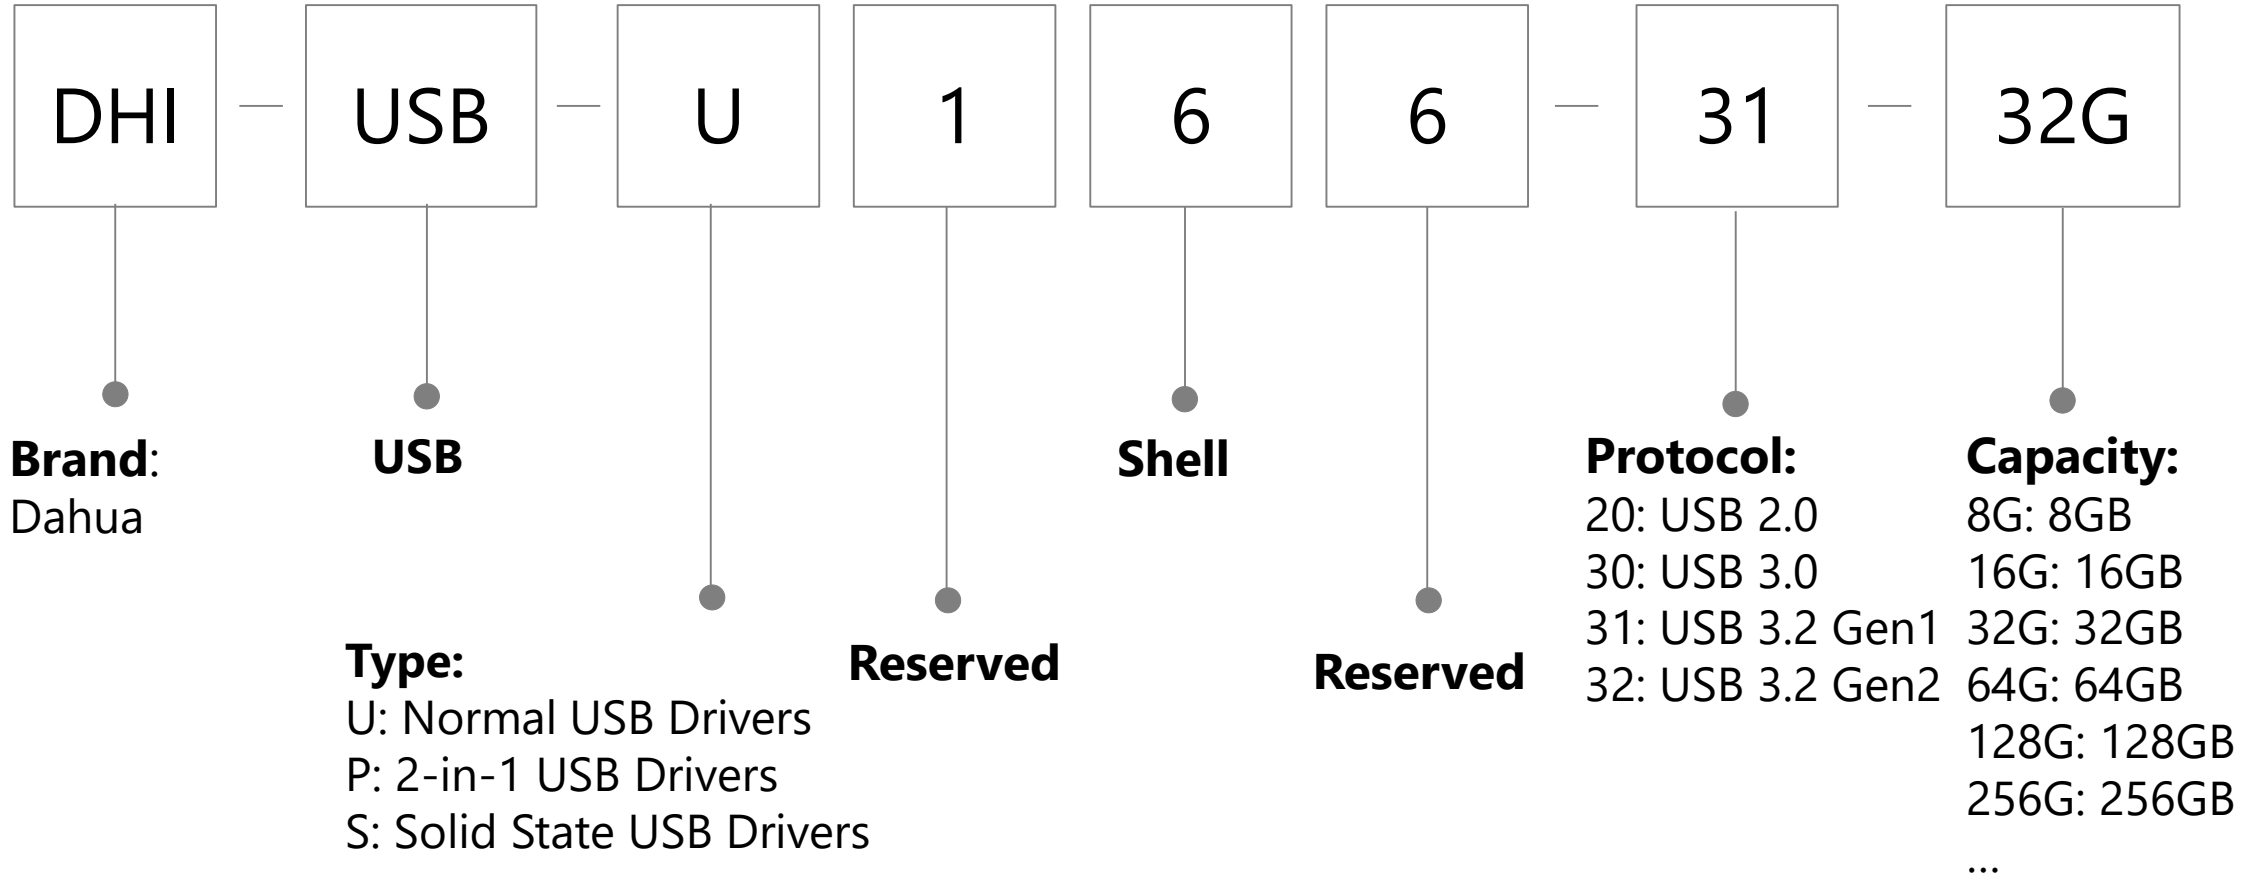

MPT

Brand:
Dahua

MPT Type:
1: Non-network
2: Body Camera
3: Portable Mobile
Terminal

Generation:
1: 1st
2: 2nd
...

Shell:
0:
1:
...

Extension:
S: Super version, larger internal storage
SA: Standalone, don't support 4G network

Brand:
Dahua

**Data
Collection
Station**

Generation: Reserved:

MPT

SSD

Memory Card

USB Flash Drivers

PSSD & eHDD