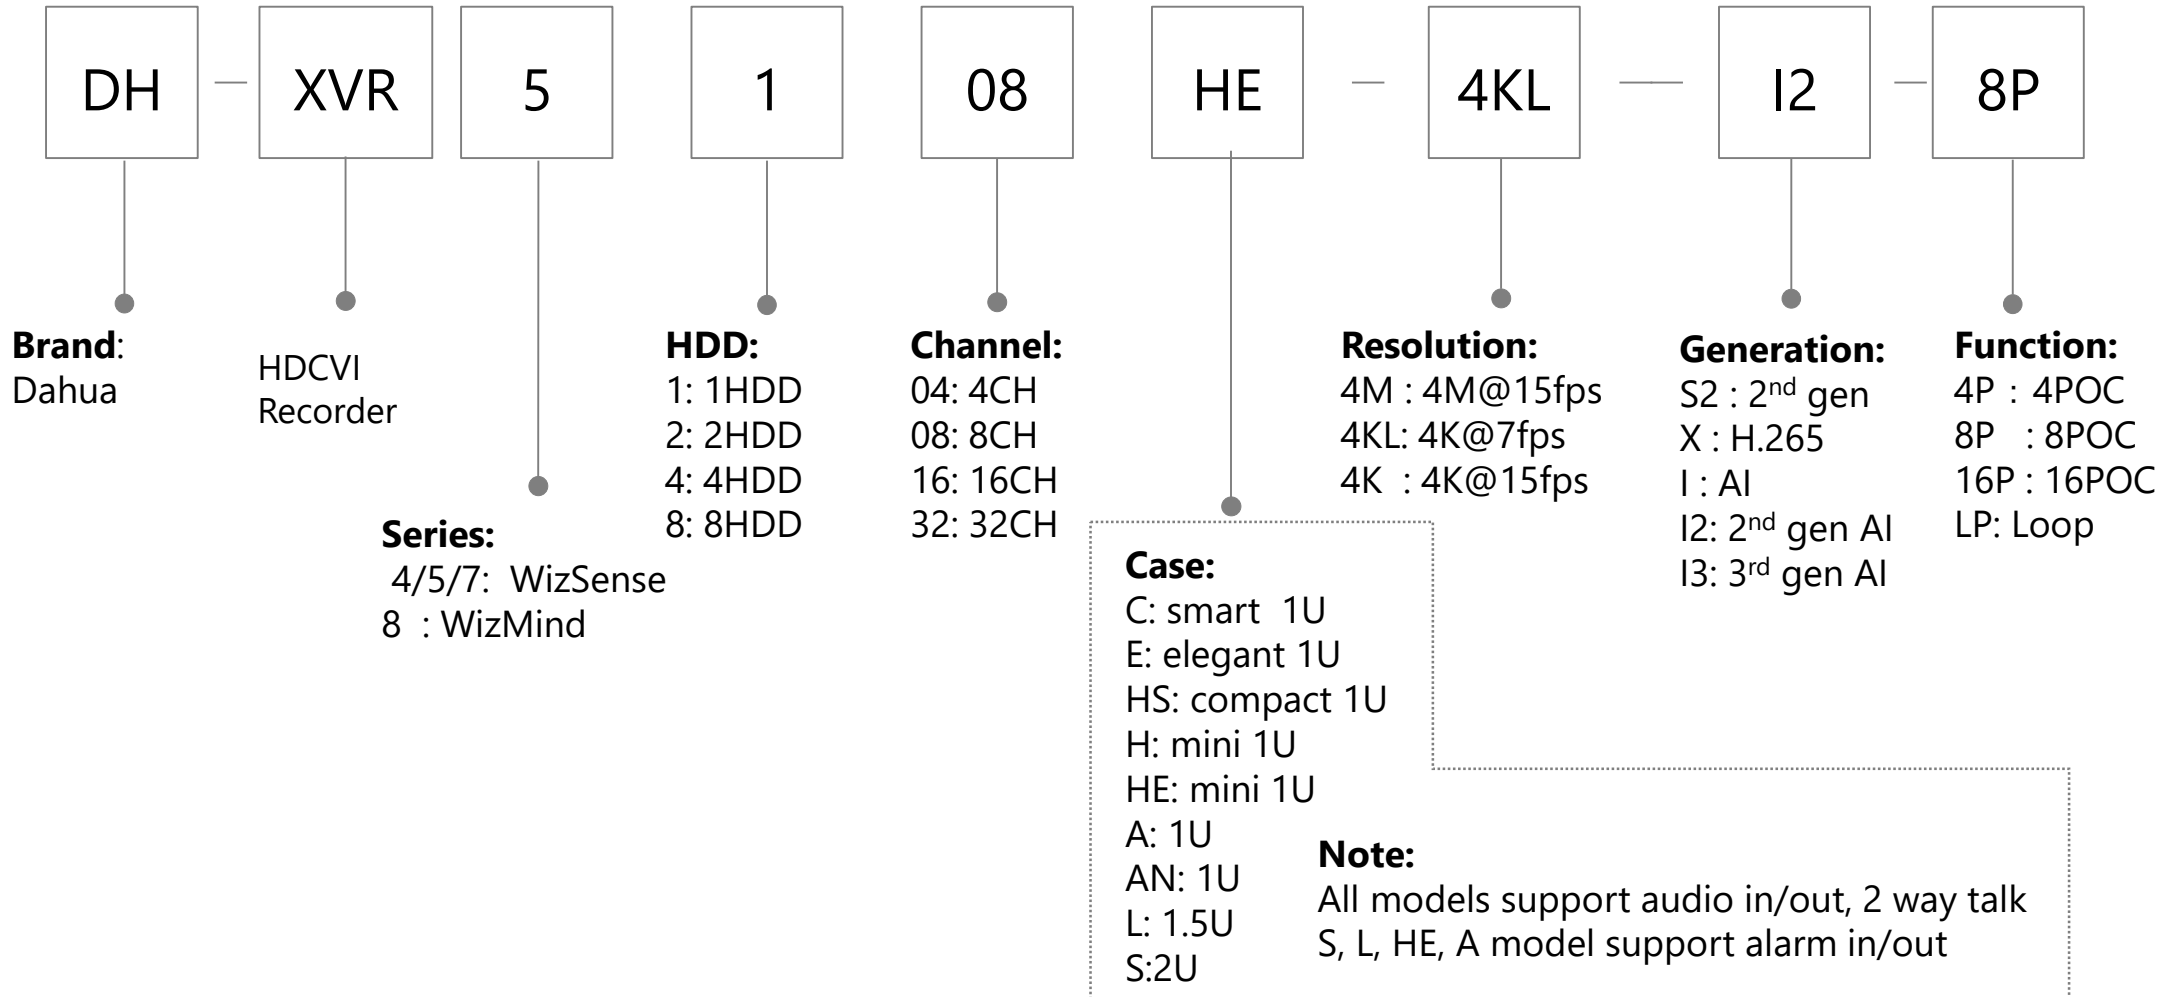

HDCVI Recorder (XVR)