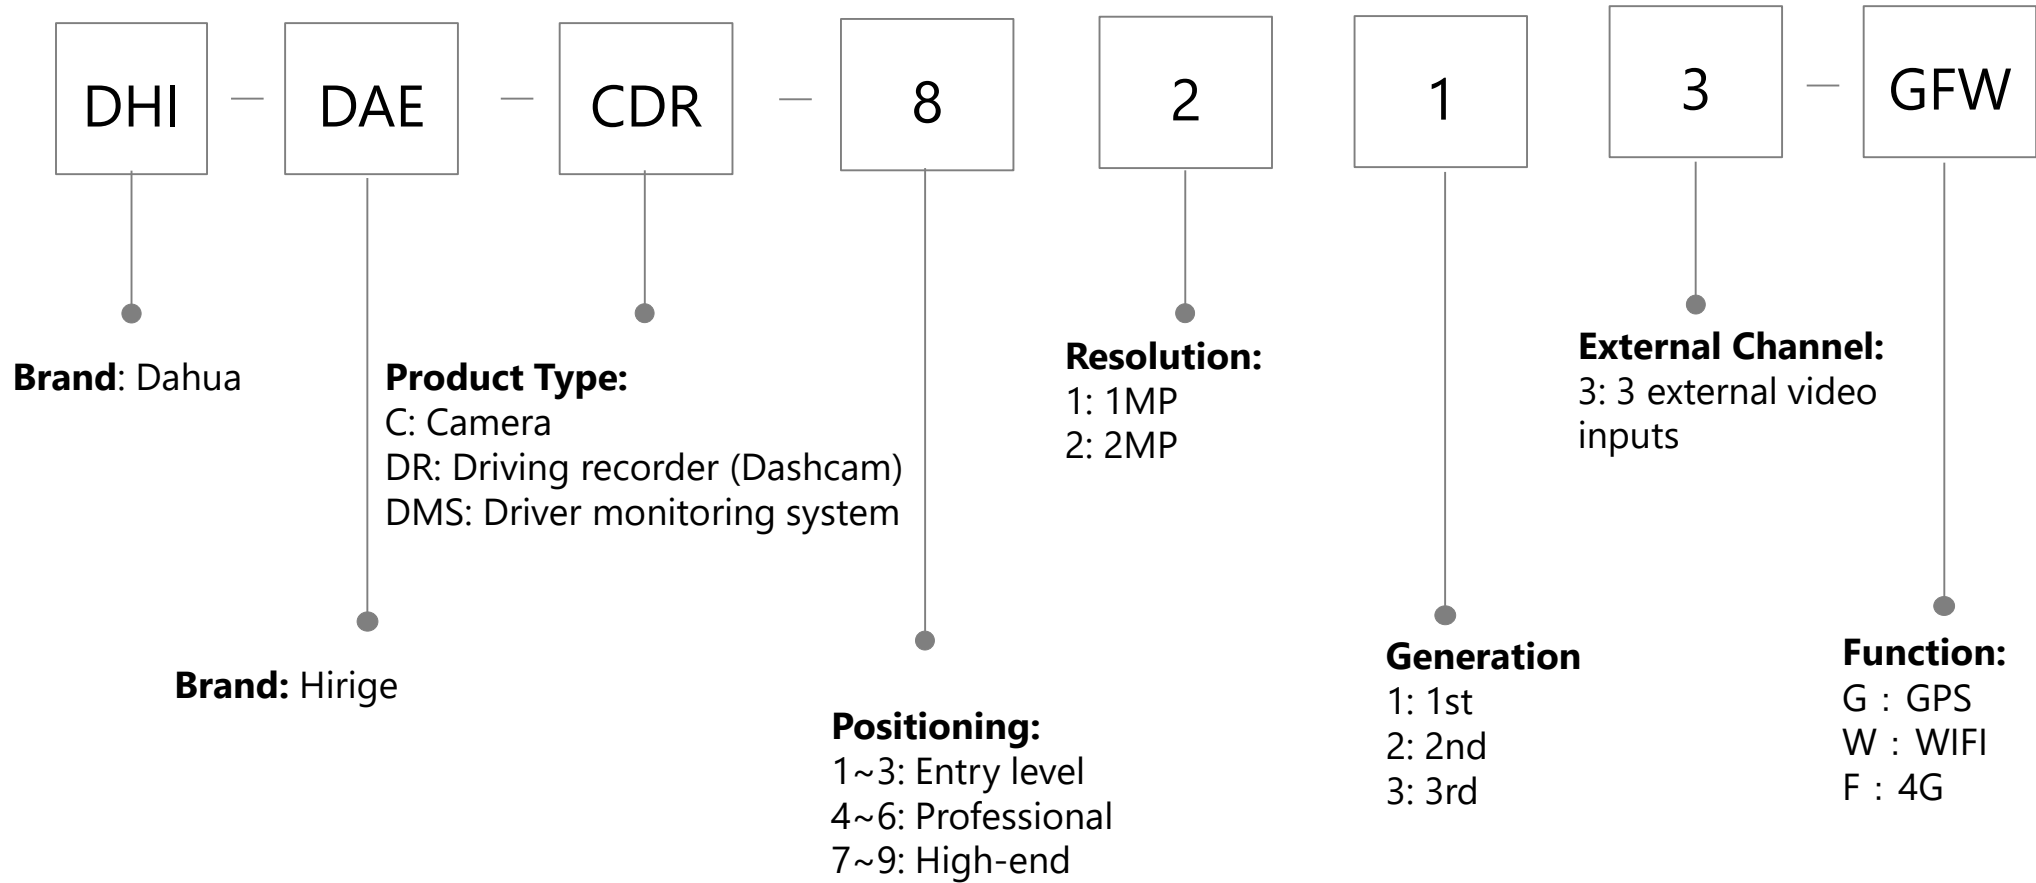

-W: Wireless
 -IRE6: IR 60m
 -PIR: PIR Camera
 -L: White Light
 -S: Siren
 -LS: White Light & Siren
 -PV: TiOC Camera

HDCVI Cooper Series (Camera & Recorder)

Mobile DVR/NVR

Mobile HDCVI Camera

Mobile IPC

Mobile Active Safety Camera (1/2)

Mobile Active Safety Camera (2/2)

Network Camera(1/2)

Network Camera(2/2)

Appearance

- B: Single IR LEDs IR Bullet
- C: IR Bullet/Mini Dome
- D: Double IR LEDs IR Bullet
- E: IR-Bullet / Dome / Single IR LEDs Plastic Eyeball
- EM: Single IR LEDs Metal Eyeball
- F: Dome / Box Camera / Four IR LEDs IR Bullet
- G: Indoor Dome
- H: VF Bullet(with junction box) / Dome(with junction box) / Eyeball
- K: IR Bullet
- M: S-model Metal Eyeball/ Long IR Bullet
- R: Metal Vandal-proof IR Dome / Metal Bullet/Metal Eyeball
- R1: R1 Dome
- S: Plastic IR Eyeball / Mini IR Bullet
- S1: S1 IR Eyeball
- T: IR Bullet / IR Eyeball
- T1: T1 IR Bullet
- TM: Metal IR Eyeball
- X: Dual-Lens Camera
- DS1 : Non-PoE S1 Bullet
- DV : Non-PoE Eyeball
- DG : Non-PoE G Bullet
- DF : Non-PoE F Bullet
- DK1: Non-PoE K1 Bullet**

Positioning:
LN: Analog TV

LD: Digital TV

SA: Smart TV
with Android

SN: Smart TV
with Linux

100: <1080P
200: 1080P
400: 4K

LCD Video Wall

DHI

Brand:
Overseas
Dahua