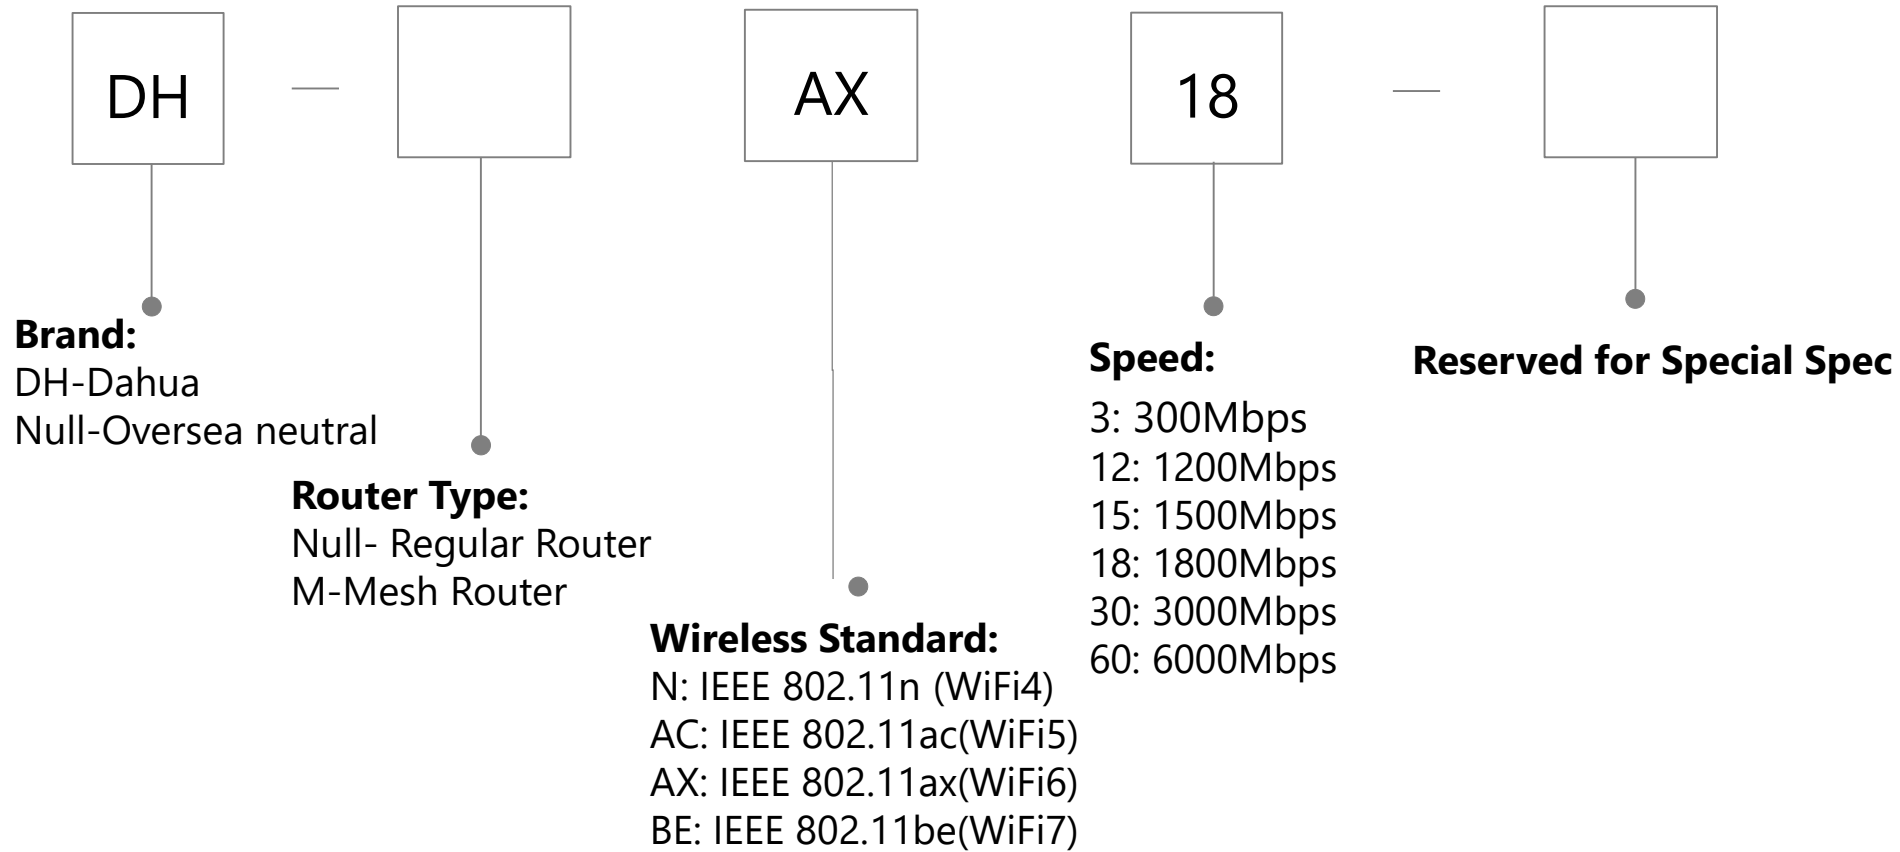

3: Layer 2 unmanaged
4: Layer 2 managed
5: Layer 2+ managed
6: Layer 3 managed
7: Core Switch
8: Core Switch

Uplink Fiber Port Number:

0: 0 fiber port
1: 1 fiber port
4: 4 fiber ports
8: 8 fiber ports
9: 16 fiber ports

Total Port Number :

01-99
Combo port is
calculated as one port

Number of access ports:

01-99

Access Port Property

ET=RJ45/100M
GT=RJ45/1000M
GF=Fiber/1000M
MGT=RJ45/2.5G, 5G
XF=Fiber/10G
QF=Fiber/40G
CF=Fiber/100G

For PoE Switch:

0-999 : For PoE
Output power

Switch(new, IT)

Wireless Router

Wireless Bridge

—Only for V-Radio series wireless bridge

Wireless Bridge(new)

AP