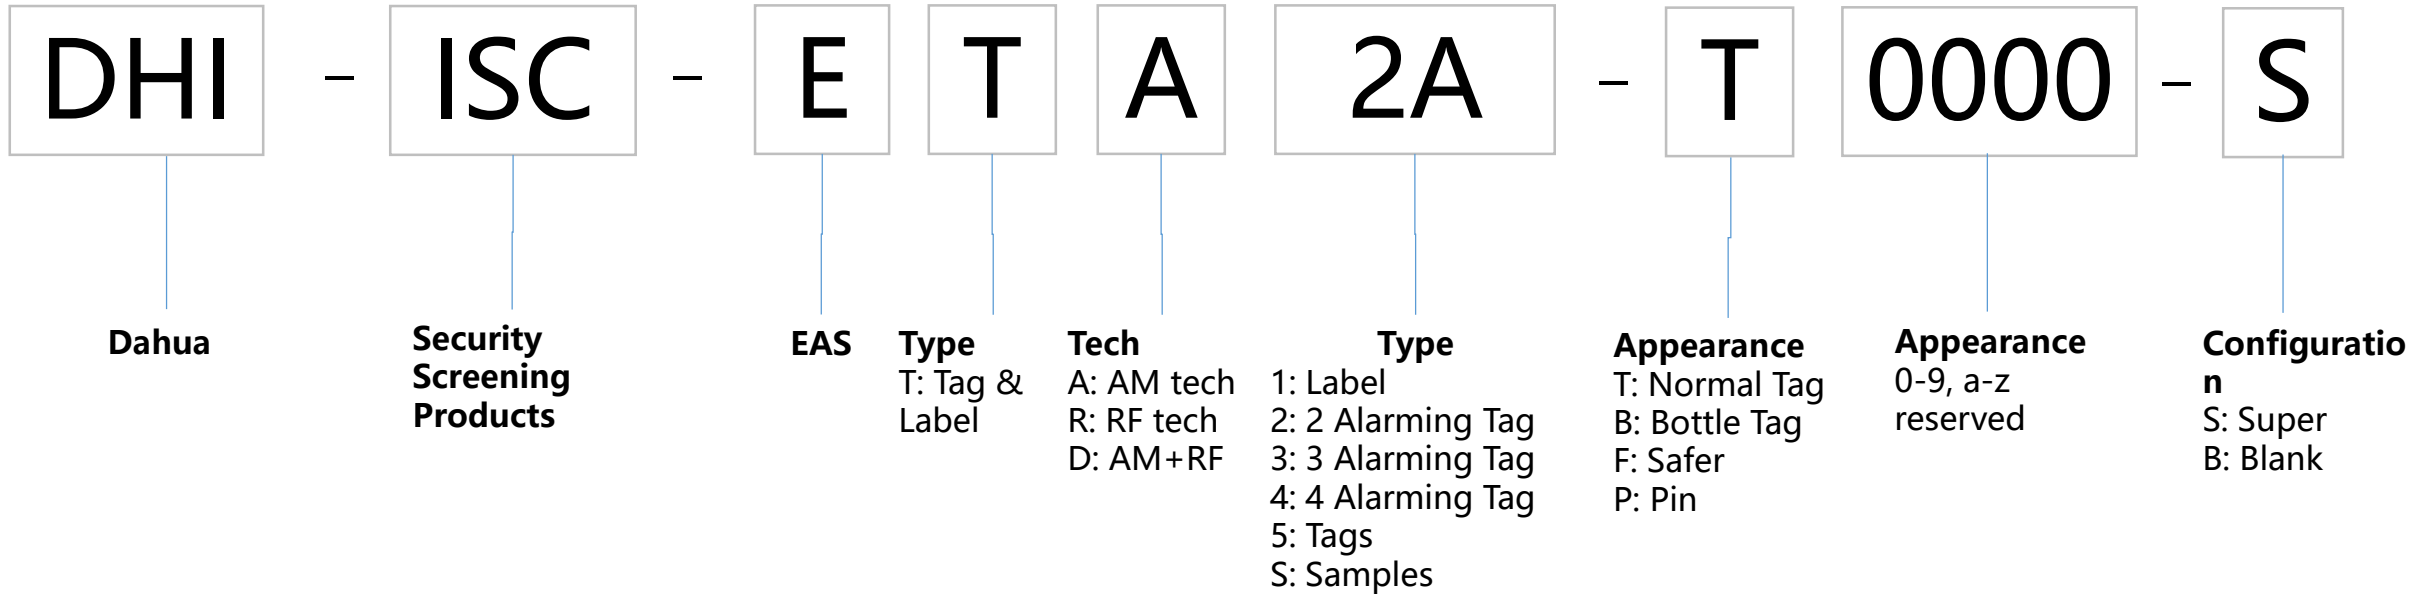

Baggage & Parcel Screening

EAS Labels & Tags

EAS antenna

DSS Baseline

White board

Naming rules for external models of smart blackboard/education IFPD/conference IFPD

	Required	Required	Required	Required	Required	Required	Required	Required	Required	Required	Required	Required
Field number	①	②	③	④	⑤	⑥	⑦	⑧	⑨	⑩	⑪	
Identification	Company Identification	Product Line Identification	Sales Type	Product form	Dimension identification	Market positioning	Camera	Series identification 2	Series identification 3	Touch mode	Series identification	
Example	DH	- L	C	H	86	- S	T	4	4	0	- U	
Description	DH=Dahua Brand DHI=Overseas Dahua Brand N=Domestic neutral Lack=overseas neutral	L=Interactive LCD Display	C: Channel Type P: Project type	H: Horizontal screen V: Vertical screen	55=55 inches 65=65 inches 75=75 inches 85=85 inches 86=86 inches 98=98 inches	S=education IFPD H=Smart blackboard M=conference IFPD	T: Lack of camera C: with camera	4=4K 8=8K		0: Infrared 1: Full capacitive touch screen 2: Frame capacitive touch screen	U: Ultimate P: Professional C: Classic B: Basic	
Example	DH-LCH86-ST400-U											