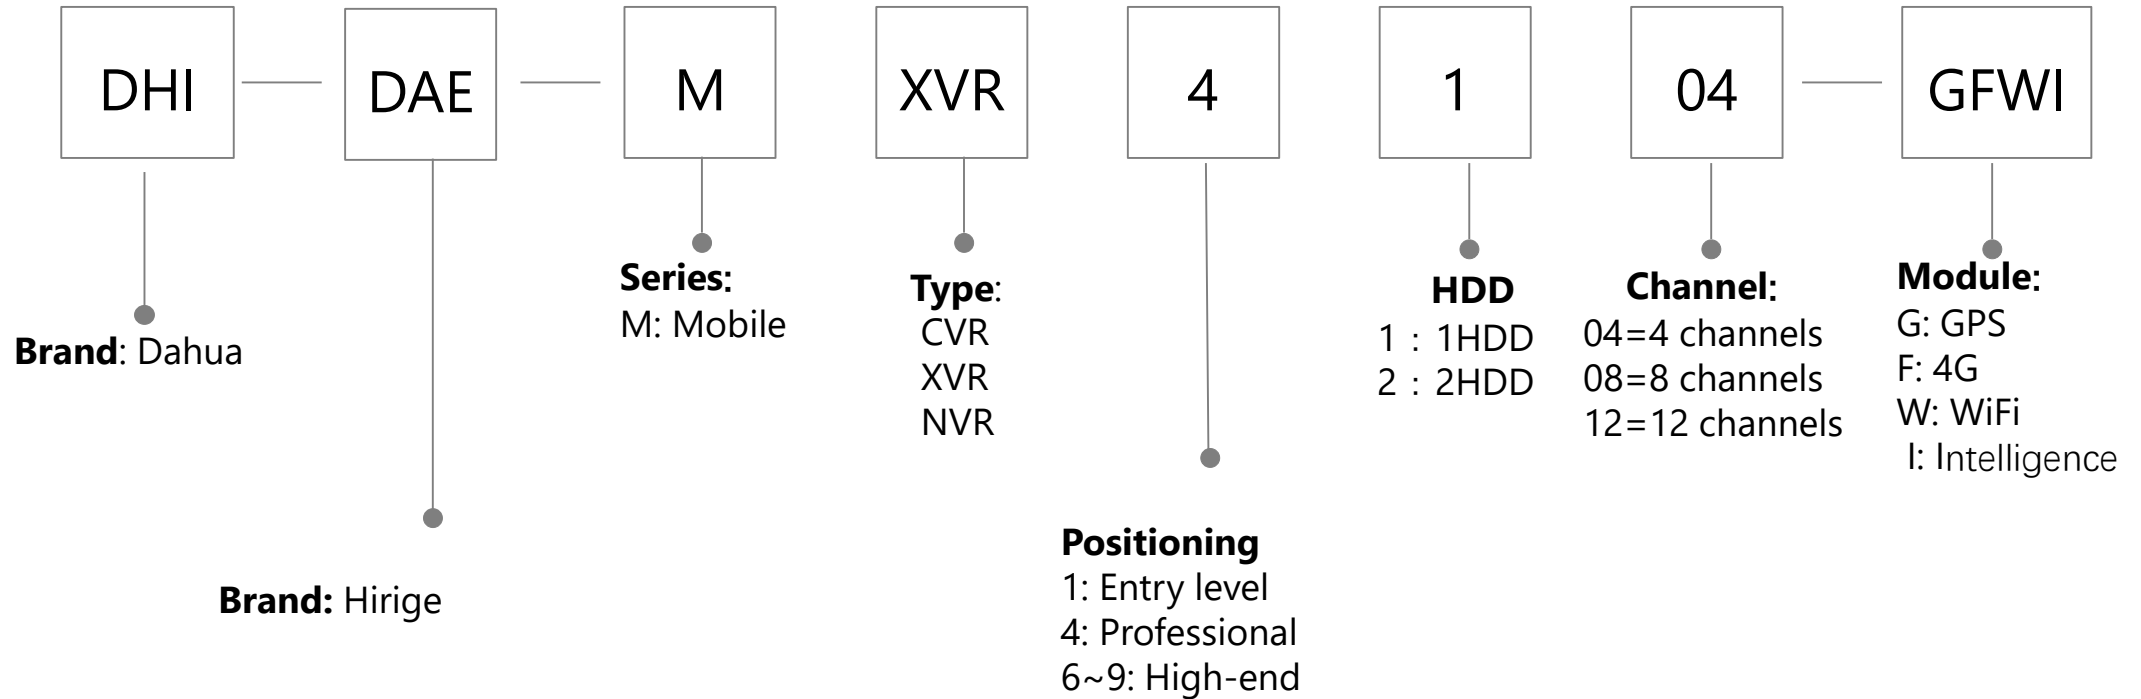

Mobile DVR/NVR