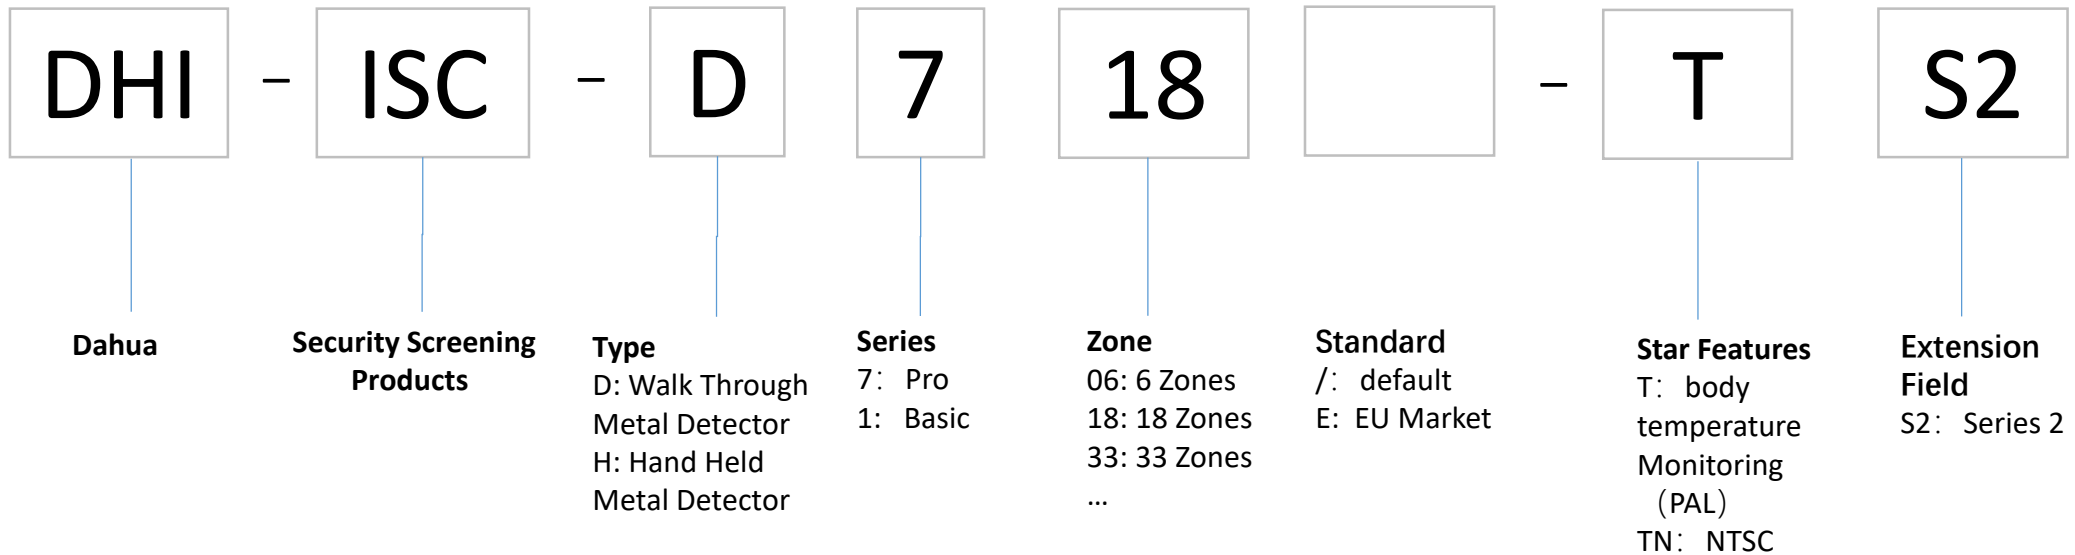

Baggage & Parcel Screening

EAS Labels & Tags

EAS antenna

DSS Baseline

White board

Naming rules for external models of smart blackboard/education IFPD/conference IFPD

	Required	Required	Required	Required	Required	Required	Required	Required	Required	Required	Required	Required
Field number	①	②	③	④	⑤	⑥	⑦	⑧	⑨	⑩	⑪	
Identification	Company Identification	Product Line Identification	Sales Type	Product form	Dimension identification	Market positioning	Camera	Series identification 2	Series identification 3	Touch mode	Series identification	
Example	DH	- L	C	H	86	- S	T	4	4	0	- U	
Description	DH=Dahua Brand DHI=Overseas Dahua Brand N=Domestic neutral Lack=overseas neutral	L=Interactive LCD Display	C: Channel Type P: Project type	H: Horizontal screen V: Vertical screen	55=55 inches 65=65 inches 75=75 inches 85=85 inches 86=86 inches 98=98 inches	S=education IFPD H=Smart blackboard M=conference IFPD	T: Lack of camera C: with camera	4=4K 8=8K		0: Infrared 1: Full capacitive touch screen 2: Frame capacitive touch screen	U: Ultimate P: Professional C: Classic B: Basic	
Example	DH-LCH86-ST400-U											