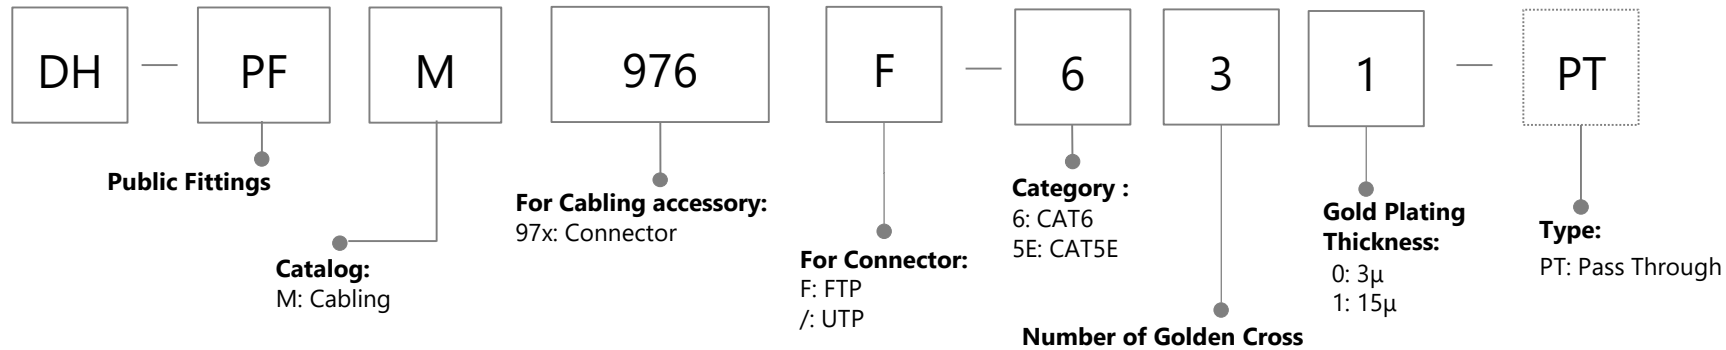

Accessory-Cabling