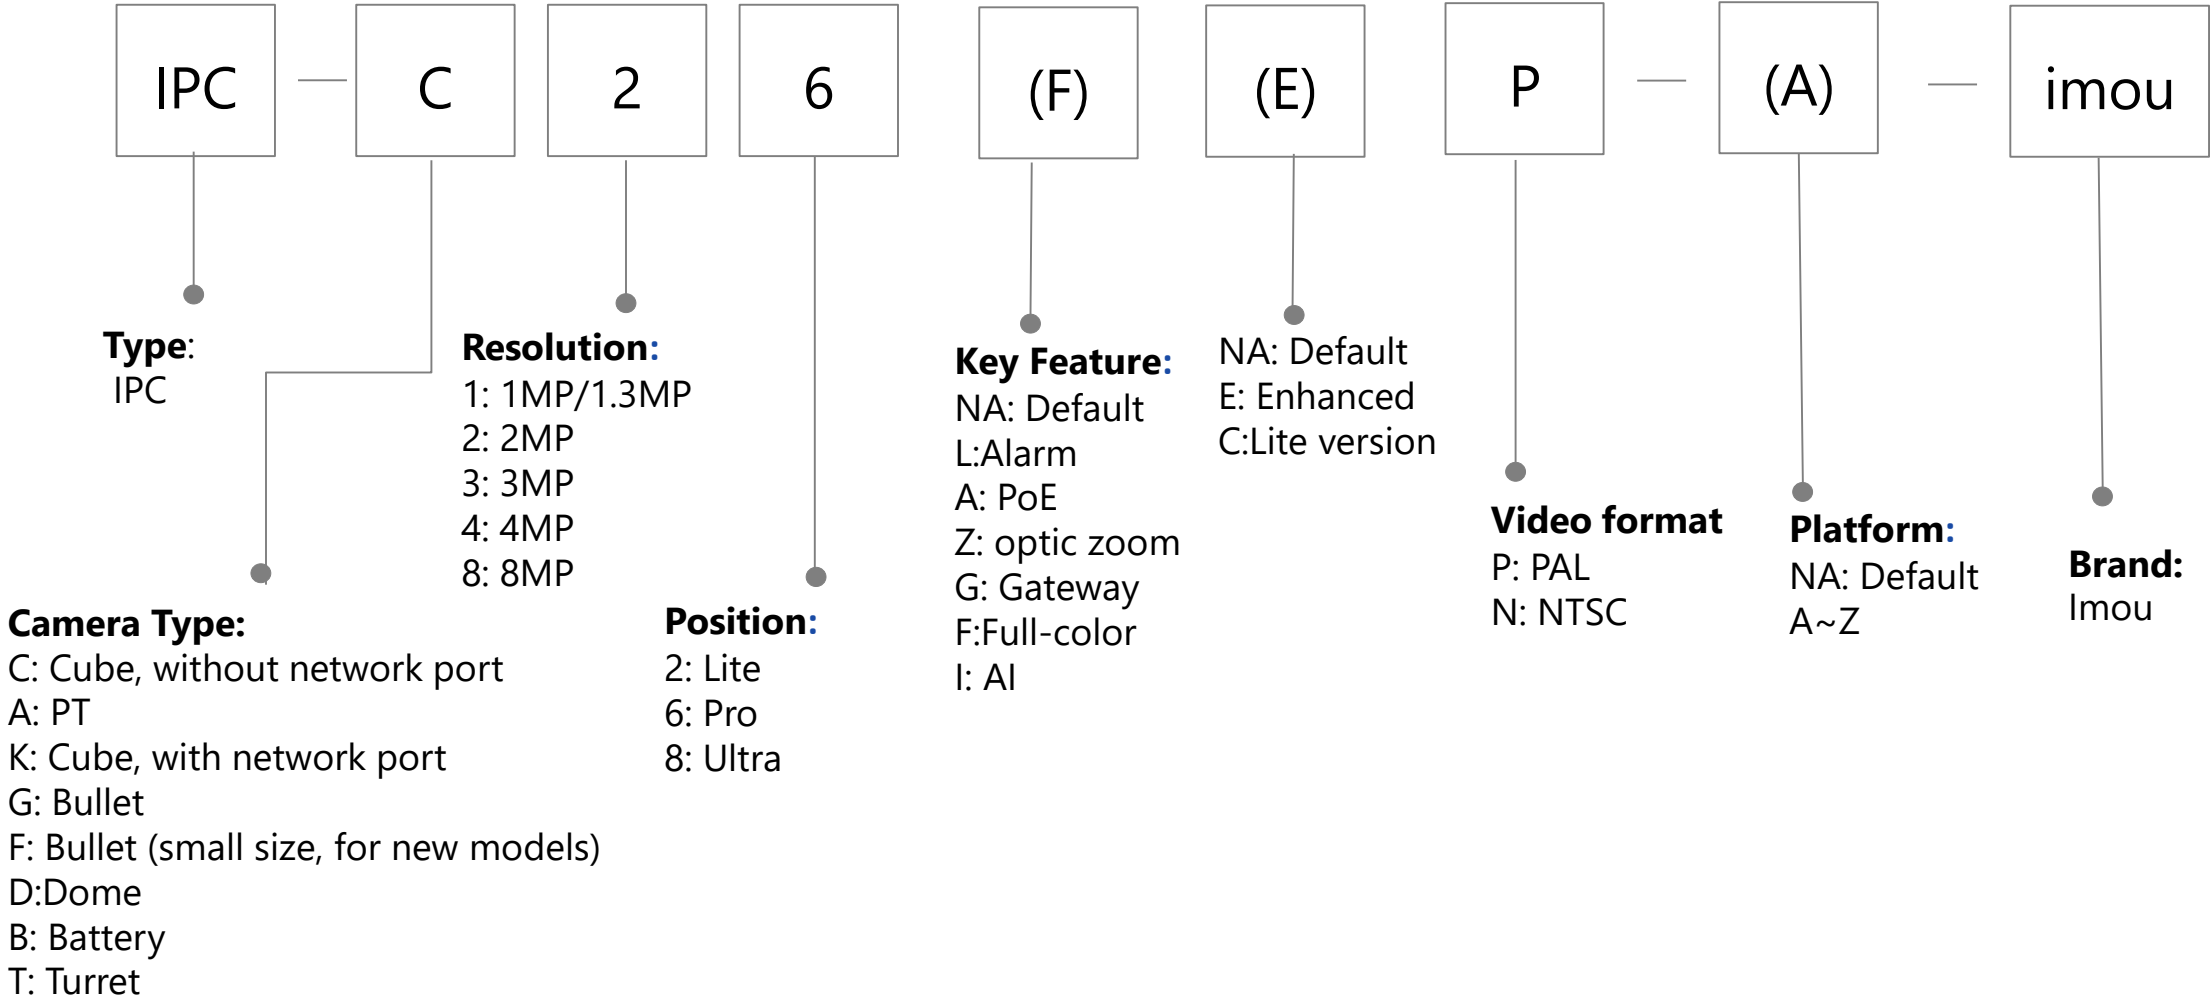

Consumer Camera