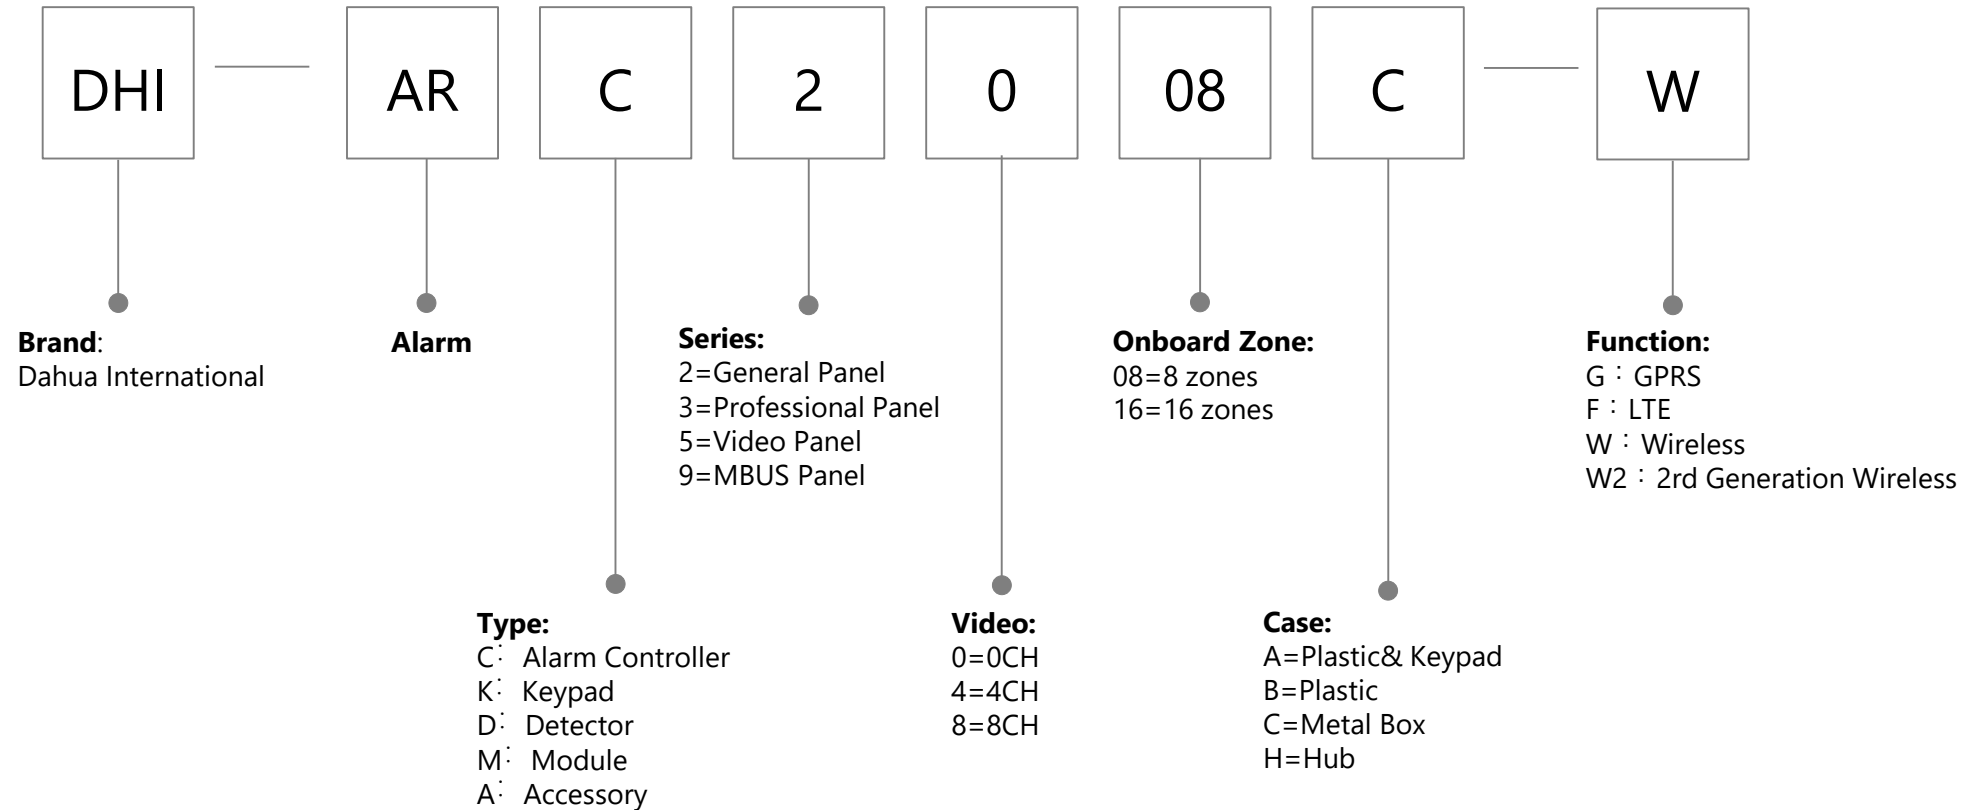

H: Horizontal
(): Untouchable

Interactive LCD Display

Accessory

Interactive LCD Display

HiBoard: E-Whiteboard Display

A: Ultimate
.....

Size:
65: 65"
75: 75"
86: 86"

H : overseas edition

Accessory

E-Whiteboard
Display

SMA: Sharing Cable
PC: Detachable PC
ST: Removable pedestal

null: 缺省
CPU: I3 / I5 / I7

Reserve
A~Z

Reserve
0~9

H: overseas

LED Display

Decoder

Video wall controller

Video wall controller

KVM

Public Lens (new)

Audio

Alarm (Controller)

Alarm (Keypad)

Alarm (Module)

Access Control (Integrated)

Access Control (Controller)

Access Control(Reader)

Access Control(Module)

Access Control (Attendance)

Access Control (Turnstile)

ITS-Traffic Camera