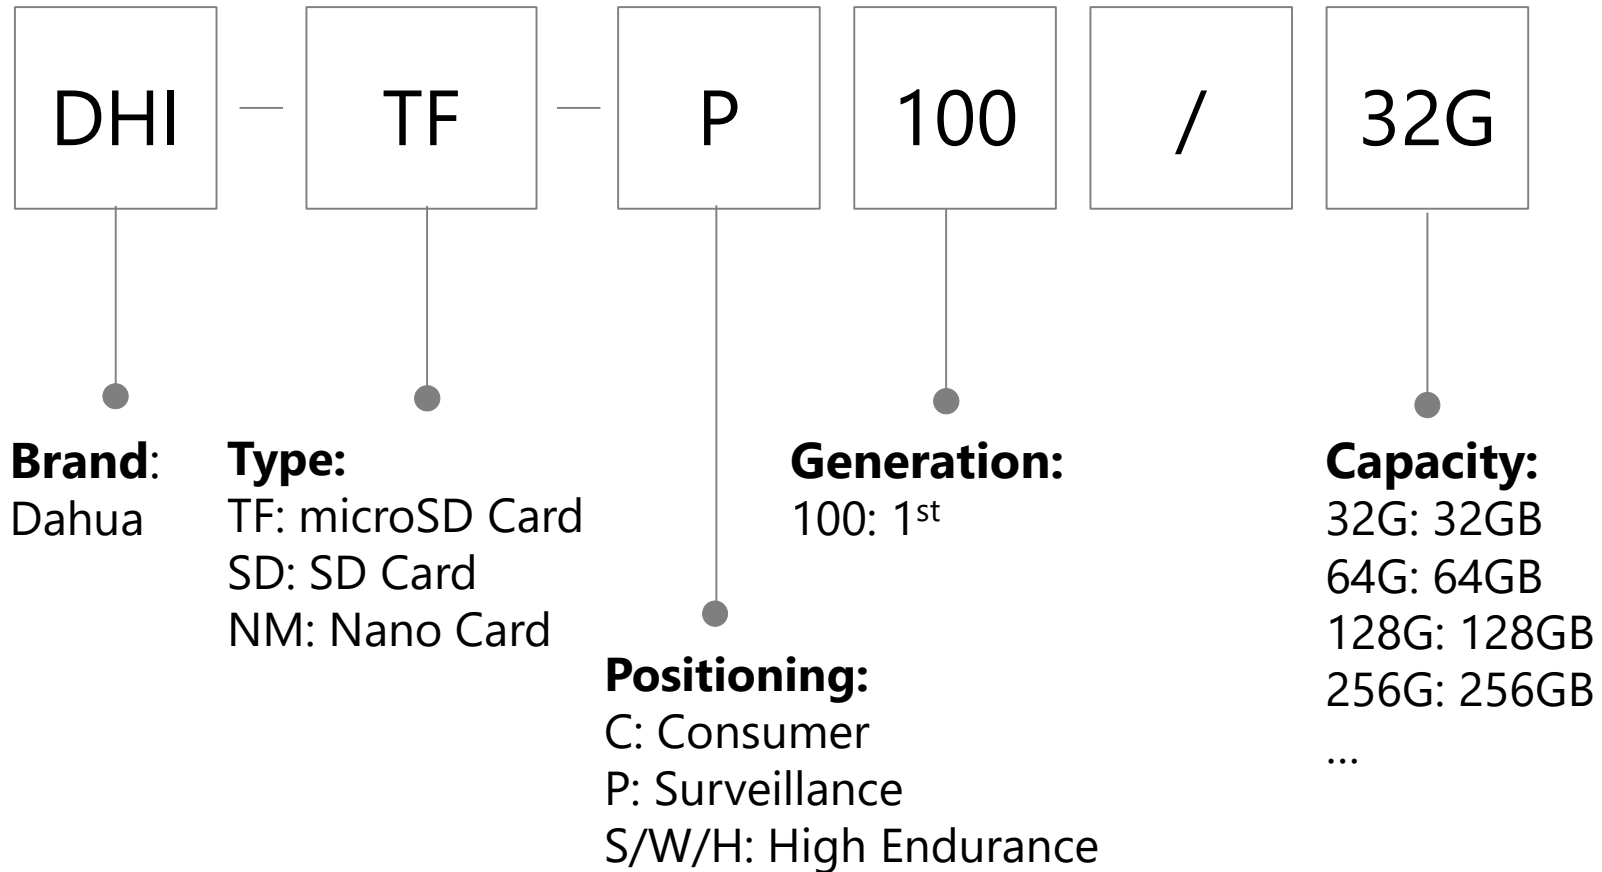

Brand:
Dahua

**Data
Collection
Station**

Generation: Reserved:

MPT

SSD

Memory Card

USB Flash Drivers

PSSD & eHDD