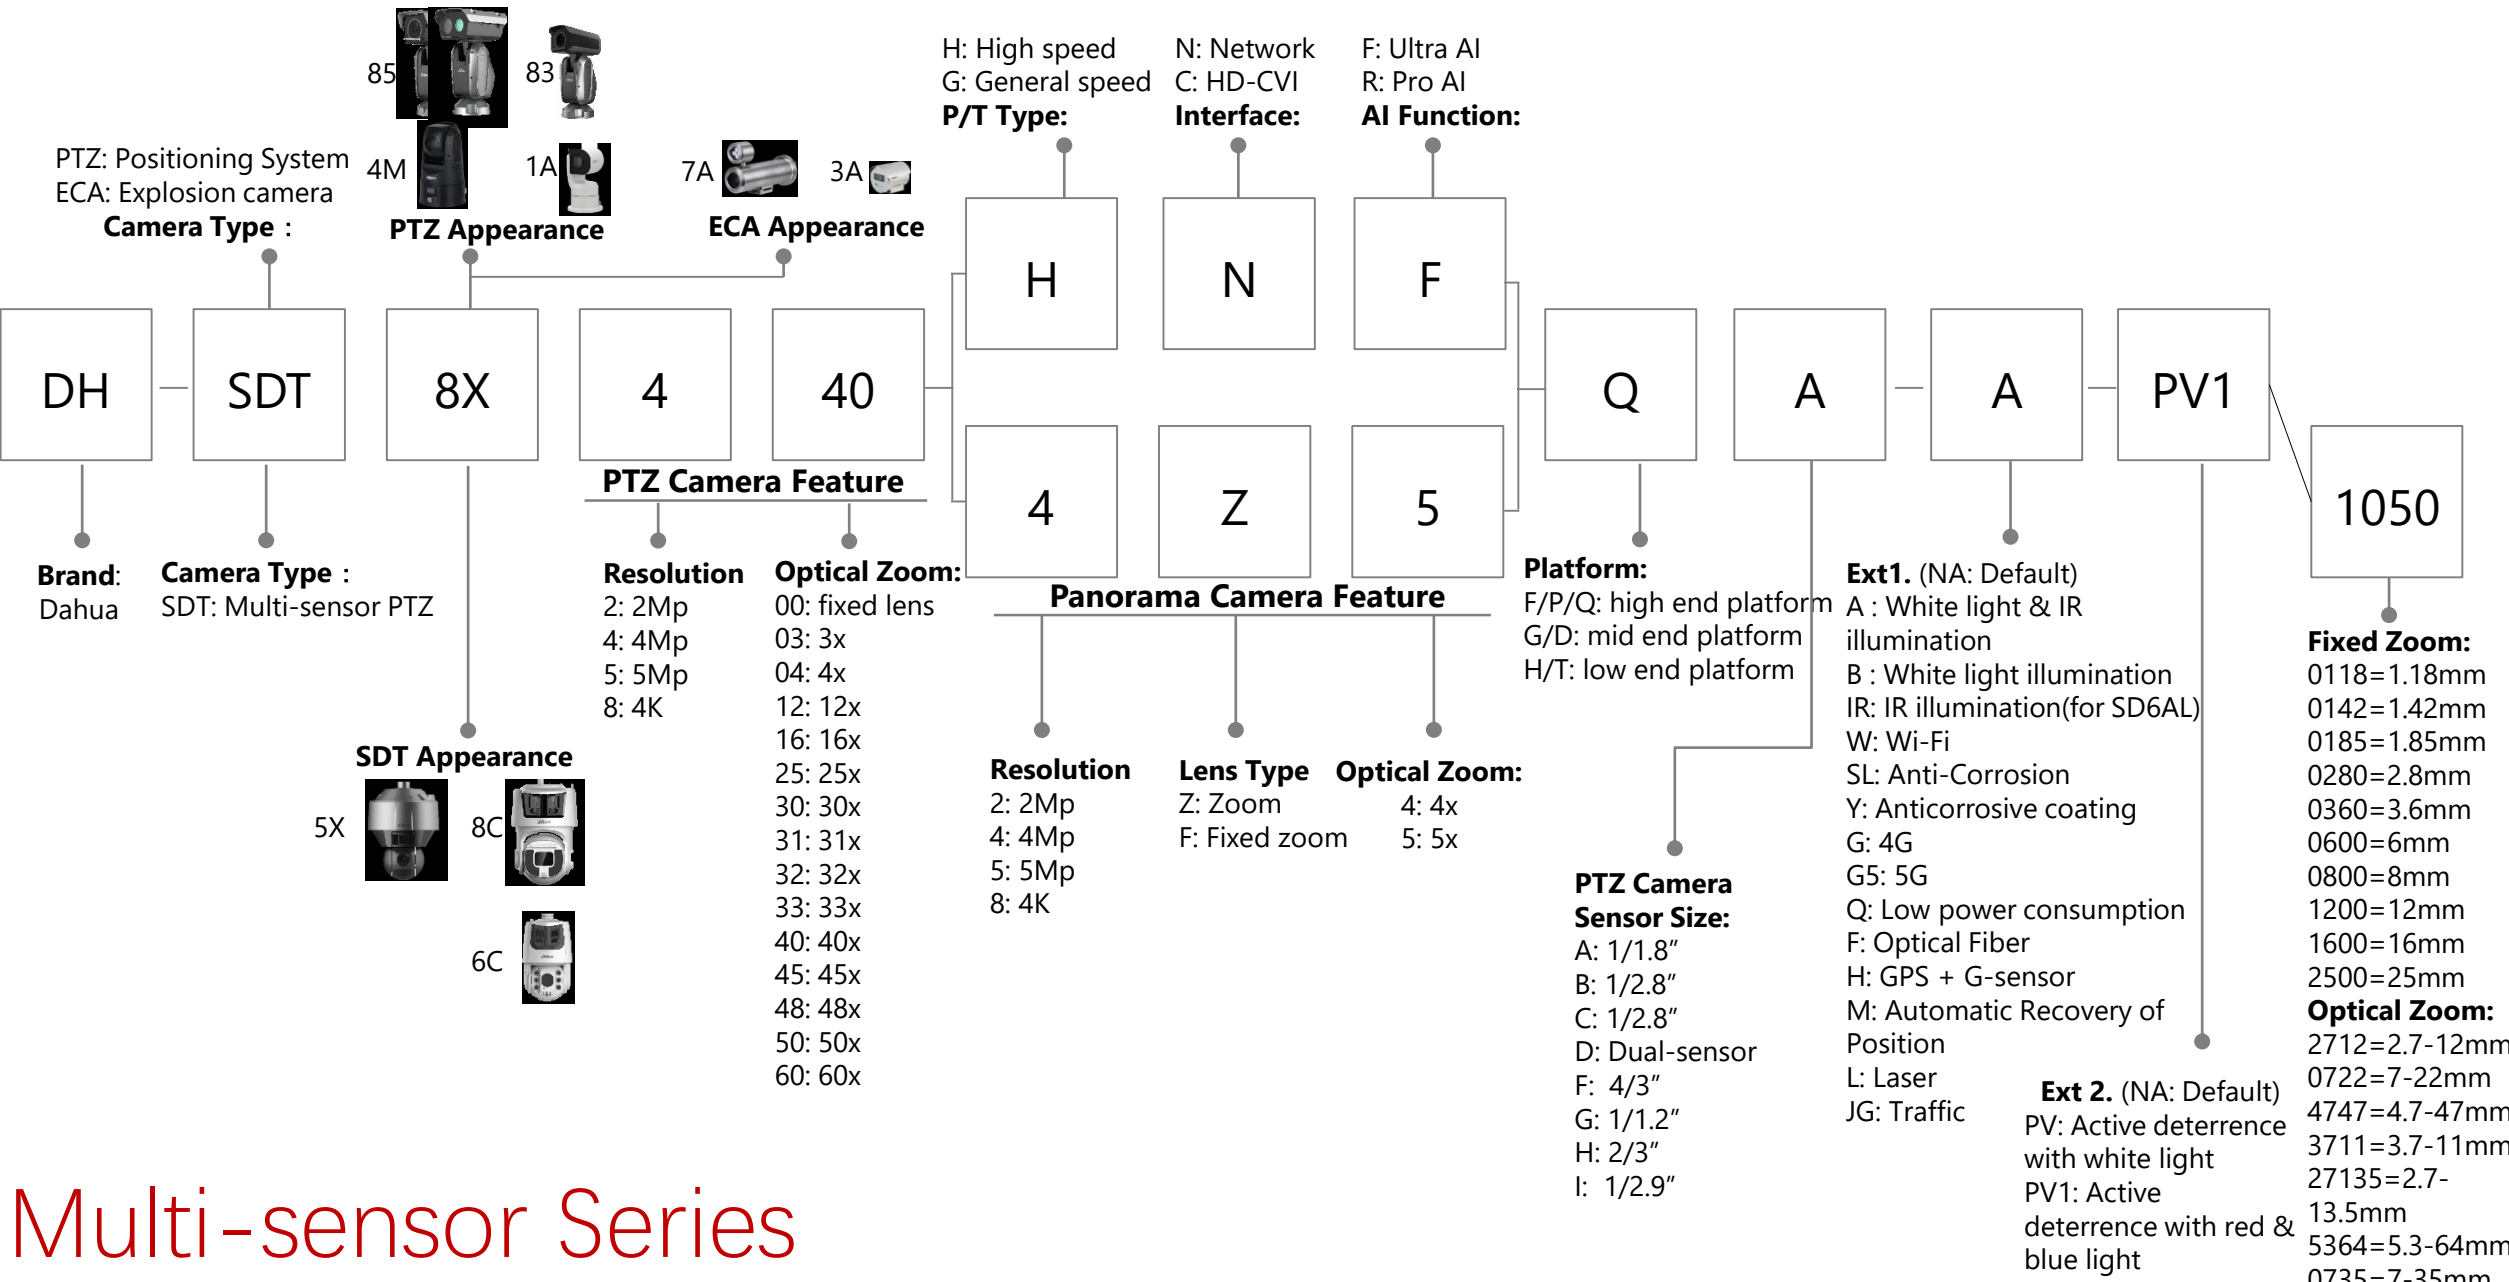

PTZ/Explosion Series

Multi-sensor Series