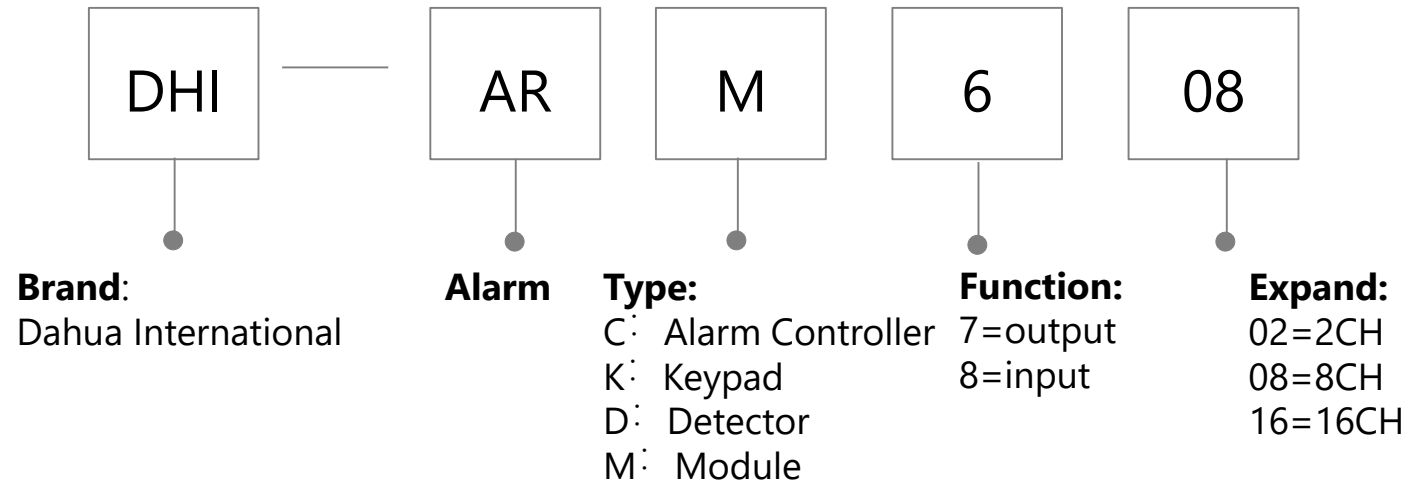

Alarm (Keypad)

Alarm (Module)