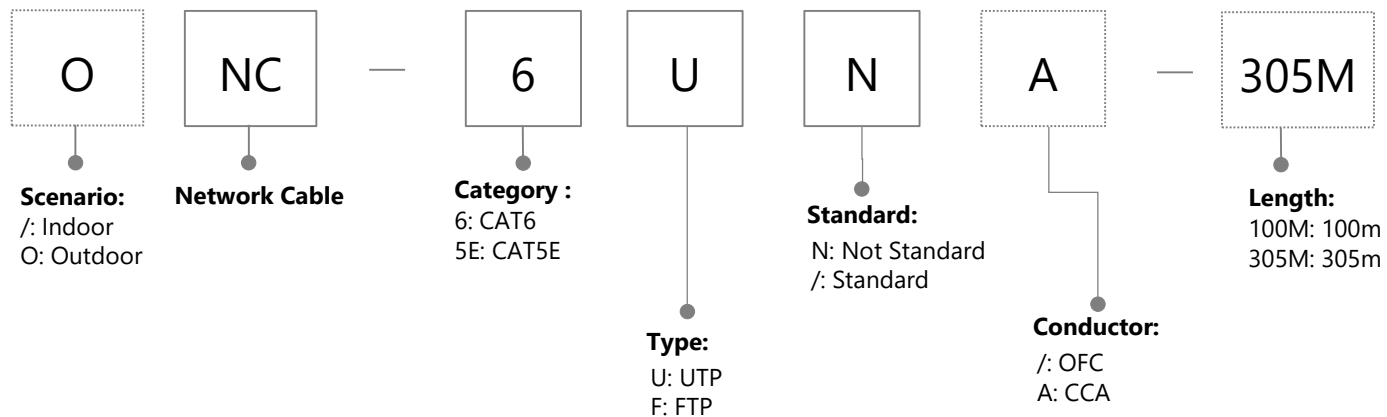

Video Conferencing

USB Camera

Category:

- 00-economical 1080P webcam
- 20-1080P USB webcam
- 25-1080P USB webcam (AF)
- 80H-4K webcam
- 90-4K webcam

Video conferencing system series

Microphone 3x: economical series
4x: elite series