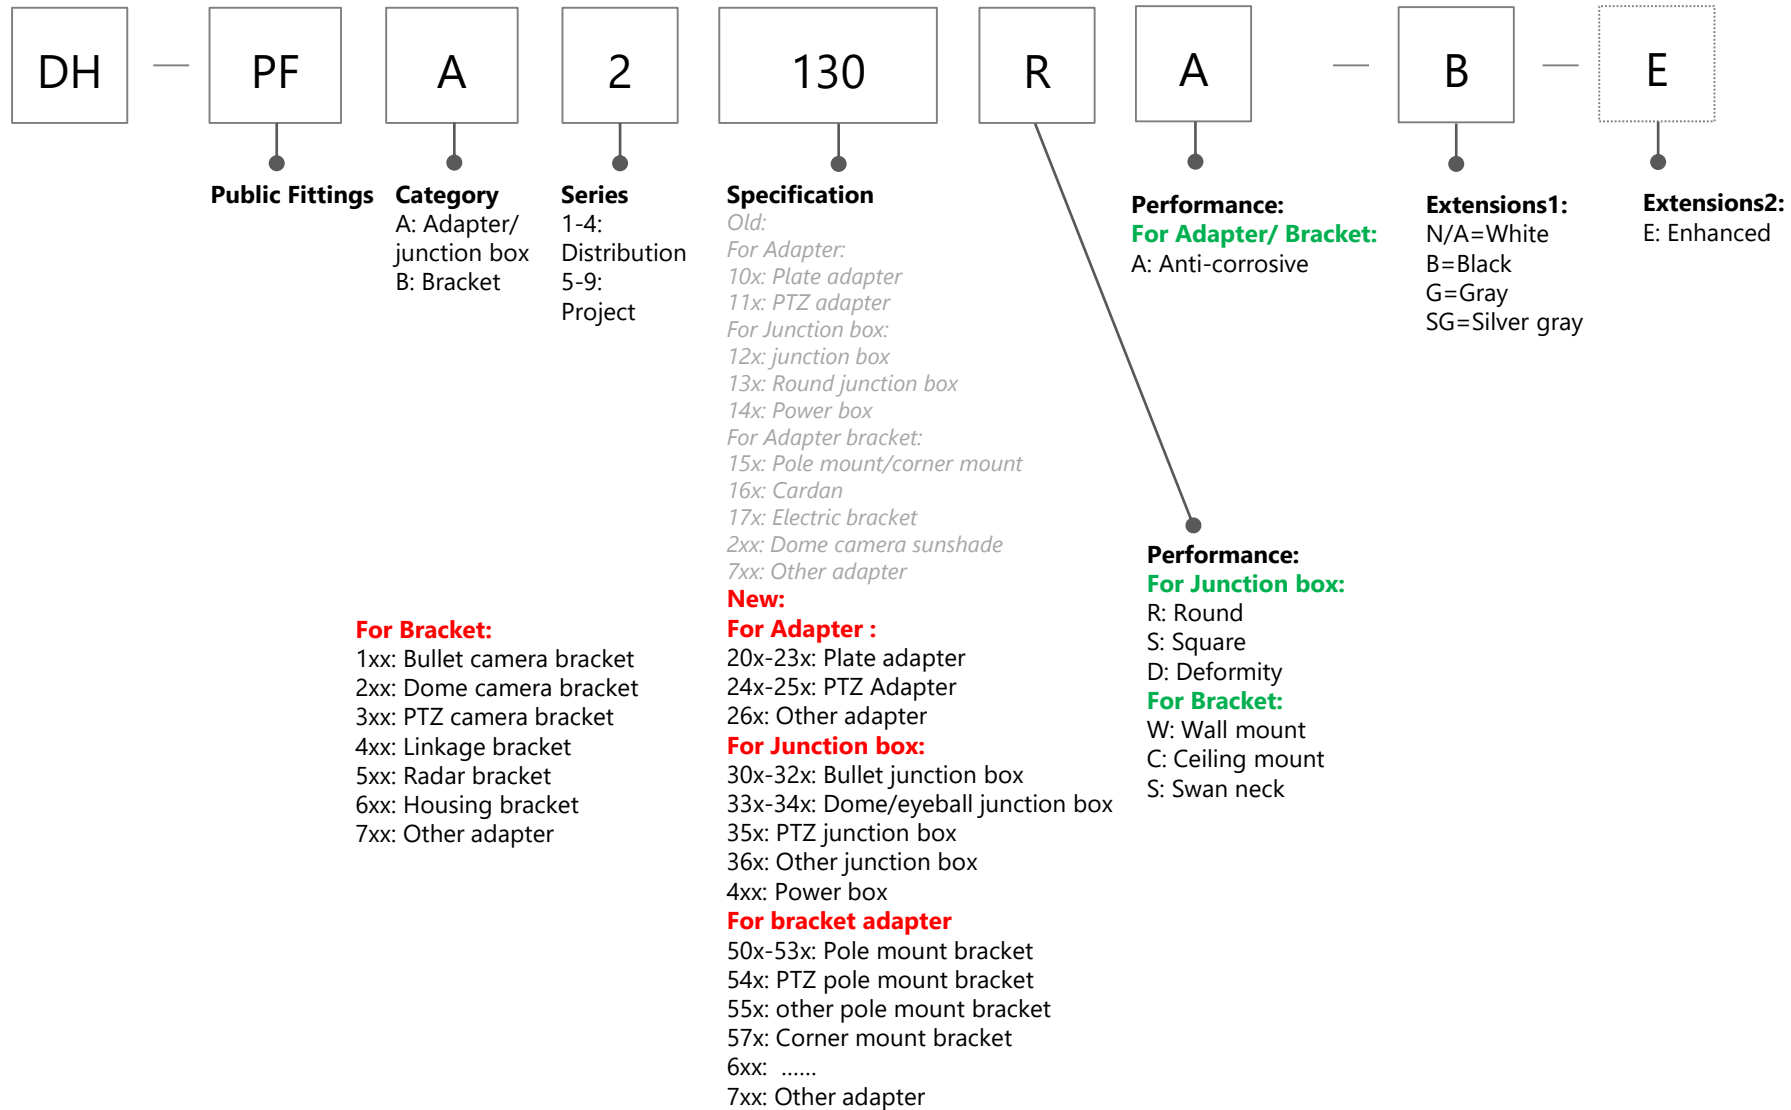

Accessory-Camera mount