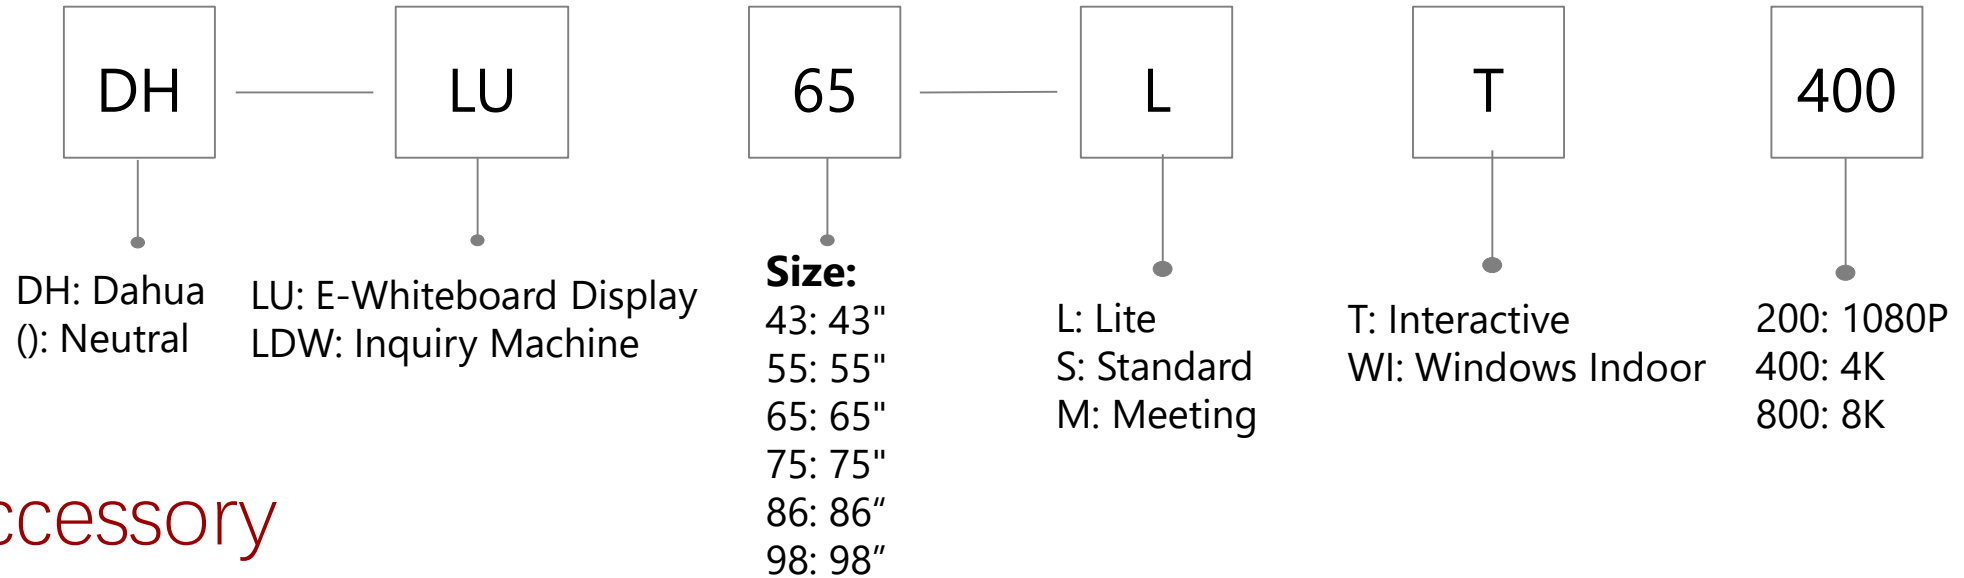

M

Brightness:
H: High brightness
M: Standard brightness

E

Product series:
B: Basic series
E: Essential series
U: Ultra series

F

Panel type:
S: PVA
G: IPS
F: ADS

LCD Digital Signage

Brand:
DH/DHI:
Dahua

LD:
LCD Digital Signage

H: Wall-mounted
V: Floor-standing

Size:
10: 10'
22: 22"
32: 32"
43: 43"
49: 49"
50: 50"
55: 55"
65: 65"

Positioning:
S: Standard
T: Treasure
P: Premium
M: Performance
D: Economic
H: Highlight
E : Egant
F : Plastic housing

AI: Android Indoor
AO: Android Outdoor
WI: Windows Indoor
WO: Windows Outdoor
AS: Bus station
AB: Vehicle

100: <1080P
200: 1080P
400: 4K

T: Touchable
(): Untouchable
A: Air condition
D : Double Screen
K : RK3288
P : PX30

H: Horizontal
(): Untouchable

Interactive LCD Display

Accessory

Interactive LCD Display

HiBoard: E-Whiteboard Display

A: Ultimate
.....

Size:
65: 65"
75: 75"
86: 86"

H : overseas edition